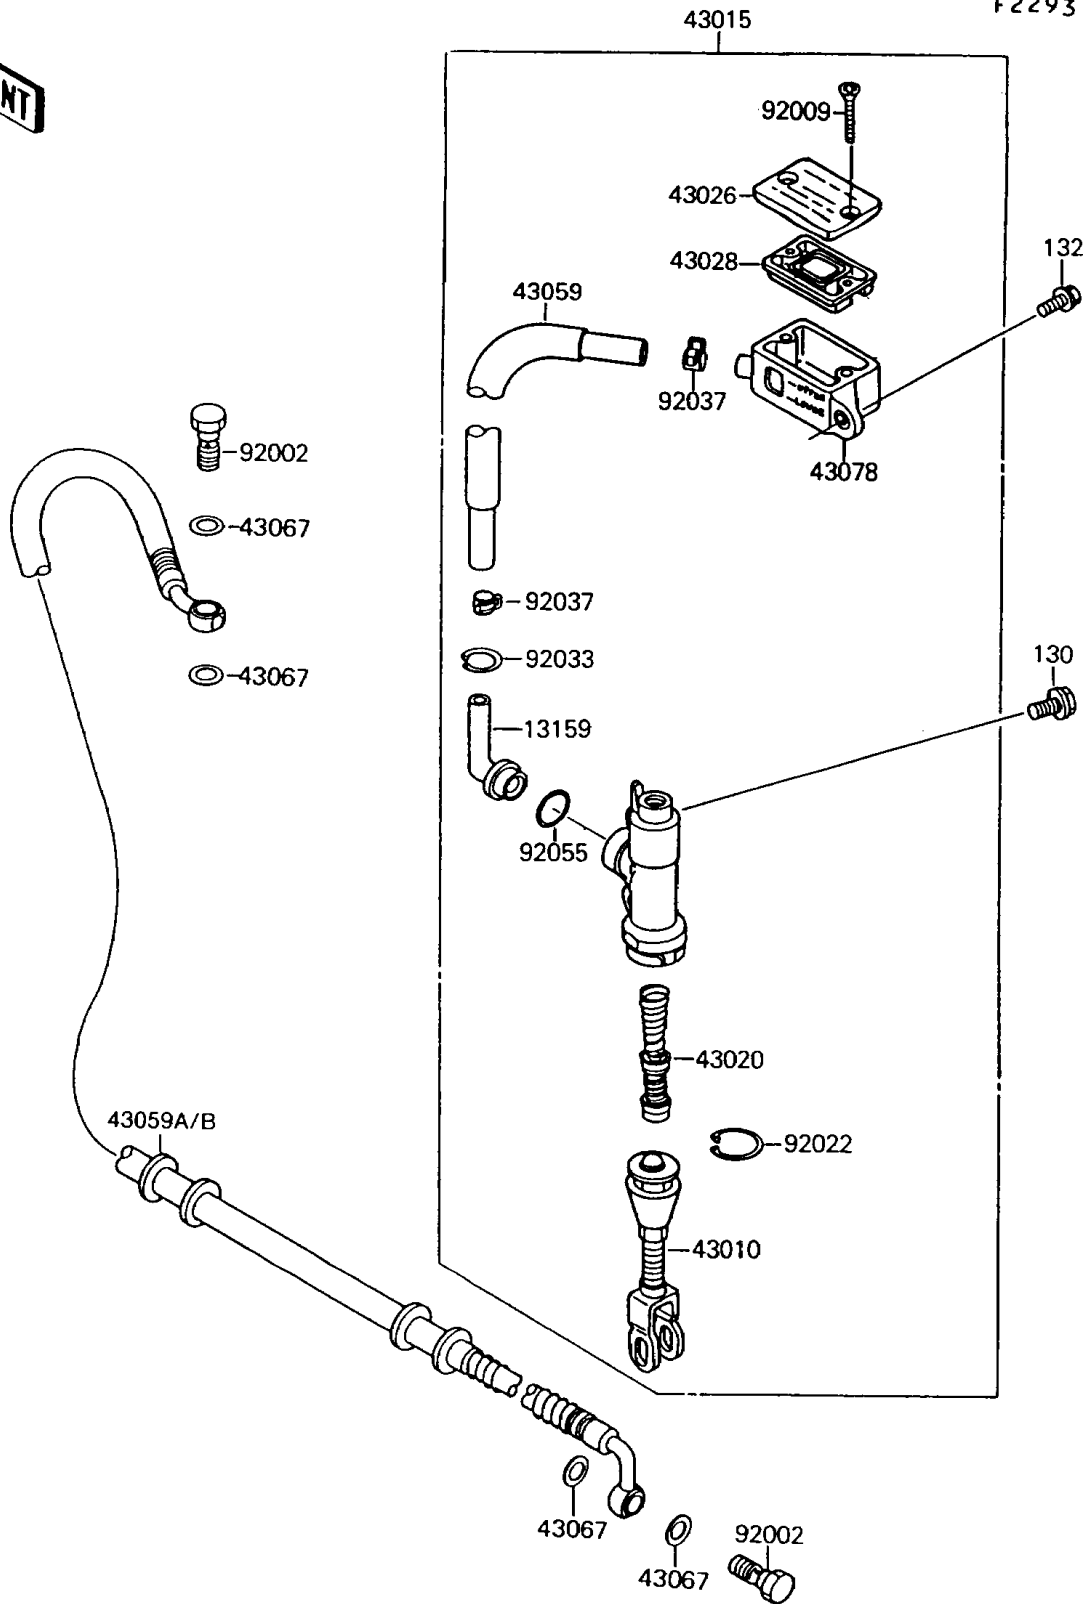

1995 Mojave 250 PARTS DIAGRAM

Rear Master Cylinder

1995 Mojave 250 PARTS LIST

Rear Master Cylinder

ITEM NAME	PART NUMBER	QUANTITY
CONNECTOR,RR MASTER CYLINDER (Ref # 13159)	13159-1052	1
ROD-ASSY-BRAKE,RR (Ref # 43010)	43010-1060	1
CYLINDER-ASSY-MASTER,RR (Ref # 43015)	43015-1326	1
PISTON-COMP-BRAKE (Ref # 43020)	43020-1063	1
CAP-BRAKE (Ref # 43026)	43026-1022	1
DIAPHRAGM (Ref # 43028)	43028-1061	1
HOSE-BRAKE,RR MASTER CYLINDER (Ref # 43059)	43059-1369	1
HOSE-BRAKE,RR (Ref # 43059B)	43059-1877	1
WASHER,10.5X15X1.5 (Ref # 43067)	43067-001	4
RESERVOIR (Ref # 43078)	43078-1078	1
BOLT,OIL,L=23 (Ref # 92002)	92002-1888	2
SCREW,5MM (Ref # 92009)	92009-1409	2
WASHER,CIRCRIP (Ref # 92022)	92022-1601	1
RING-SNAP,20.5MM (Ref # 92033)	92033-1186	1
CLAMP,BRAKE HOSE (Ref # 92037)	92037-1547	2
RING-O,MASTER CYLINDER (Ref # 92055)	92055-1251	1
BOLT-FLANGED (Ref # 130)	130S0814	2
BOLT-FLANGED-SMALL (Ref # 132)	132G0614	1