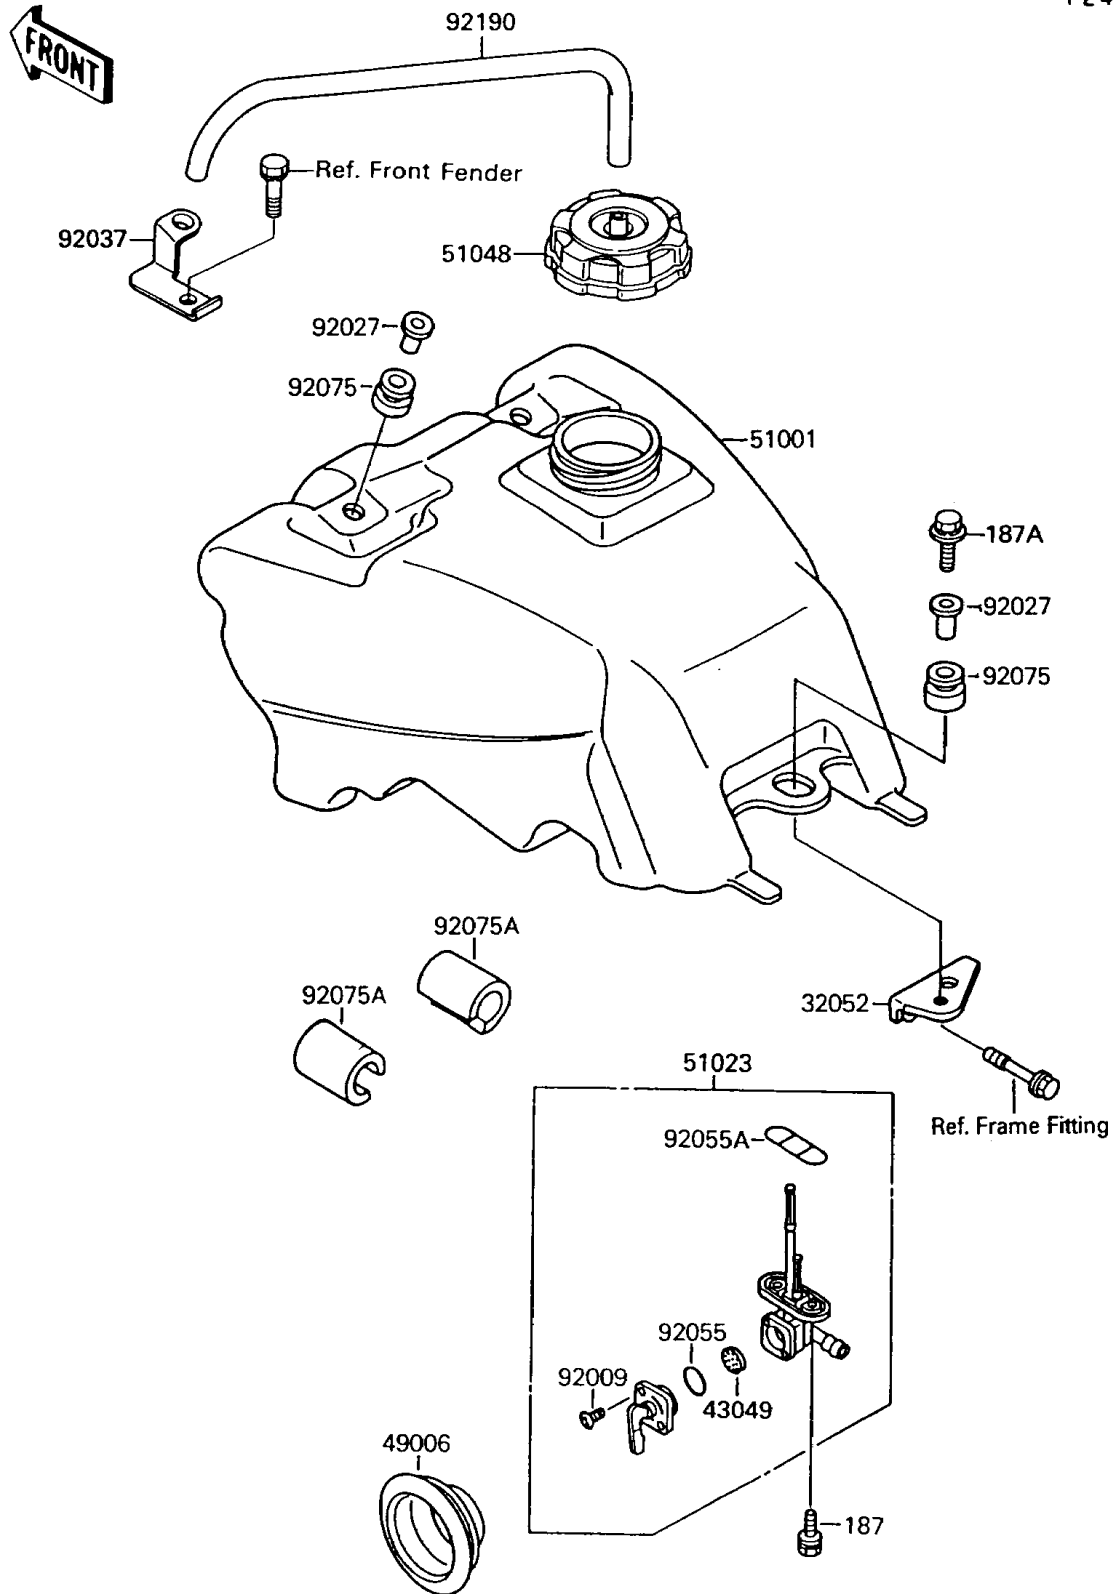

1994 Mojave 250 PARTS DIAGRAM

Fuel Tank

F2410

1994 Mojave 250 PARTS LIST

Fuel Tank

ITEM NAME	PART NUMBER	QUANTITY
BRACKET-TANK (Ref # 32052)	32052-1232	1
PACKING,FUEL TAP LEVER (Ref # 43049)	43049-1017	1
BOOT (Ref # 49006)	49006-1192	1
TANK-COMP-FUEL (Ref # 51001)	51001-1244	1
TAP-ASSY,FUEL (Ref # 51023)	51023-1146	1
CAP-ASSY-TANK,FUEL (Ref # 51048)	51048-1090	1
SCREW,3X5 (Ref # 92009)	92009-1123	2
COLLAR,L=16.1 (Ref # 92027)	92027-1847	3
CLAMP,TUBE (Ref # 92037)	92037-1961	1
RING-O,FUEL TAP LEVER (Ref # 92055)	92055-1111	1
RING-O,FUEL TAP PACKING (Ref # 92055A)	92055-1348	1
DAMPER (Ref # 92075)	92075-1787	3
DAMPER,FUEL TANK (Ref # 92075A)	92075-1835	2
TUBE,4.7X9.5X350 (Ref # 92190)	92190-1022	1
BOLT-UPSET-WSP (Ref # 187)	187B0614	2
BOLT-UPSET-WSP (Ref # 187A)	187D0630	1