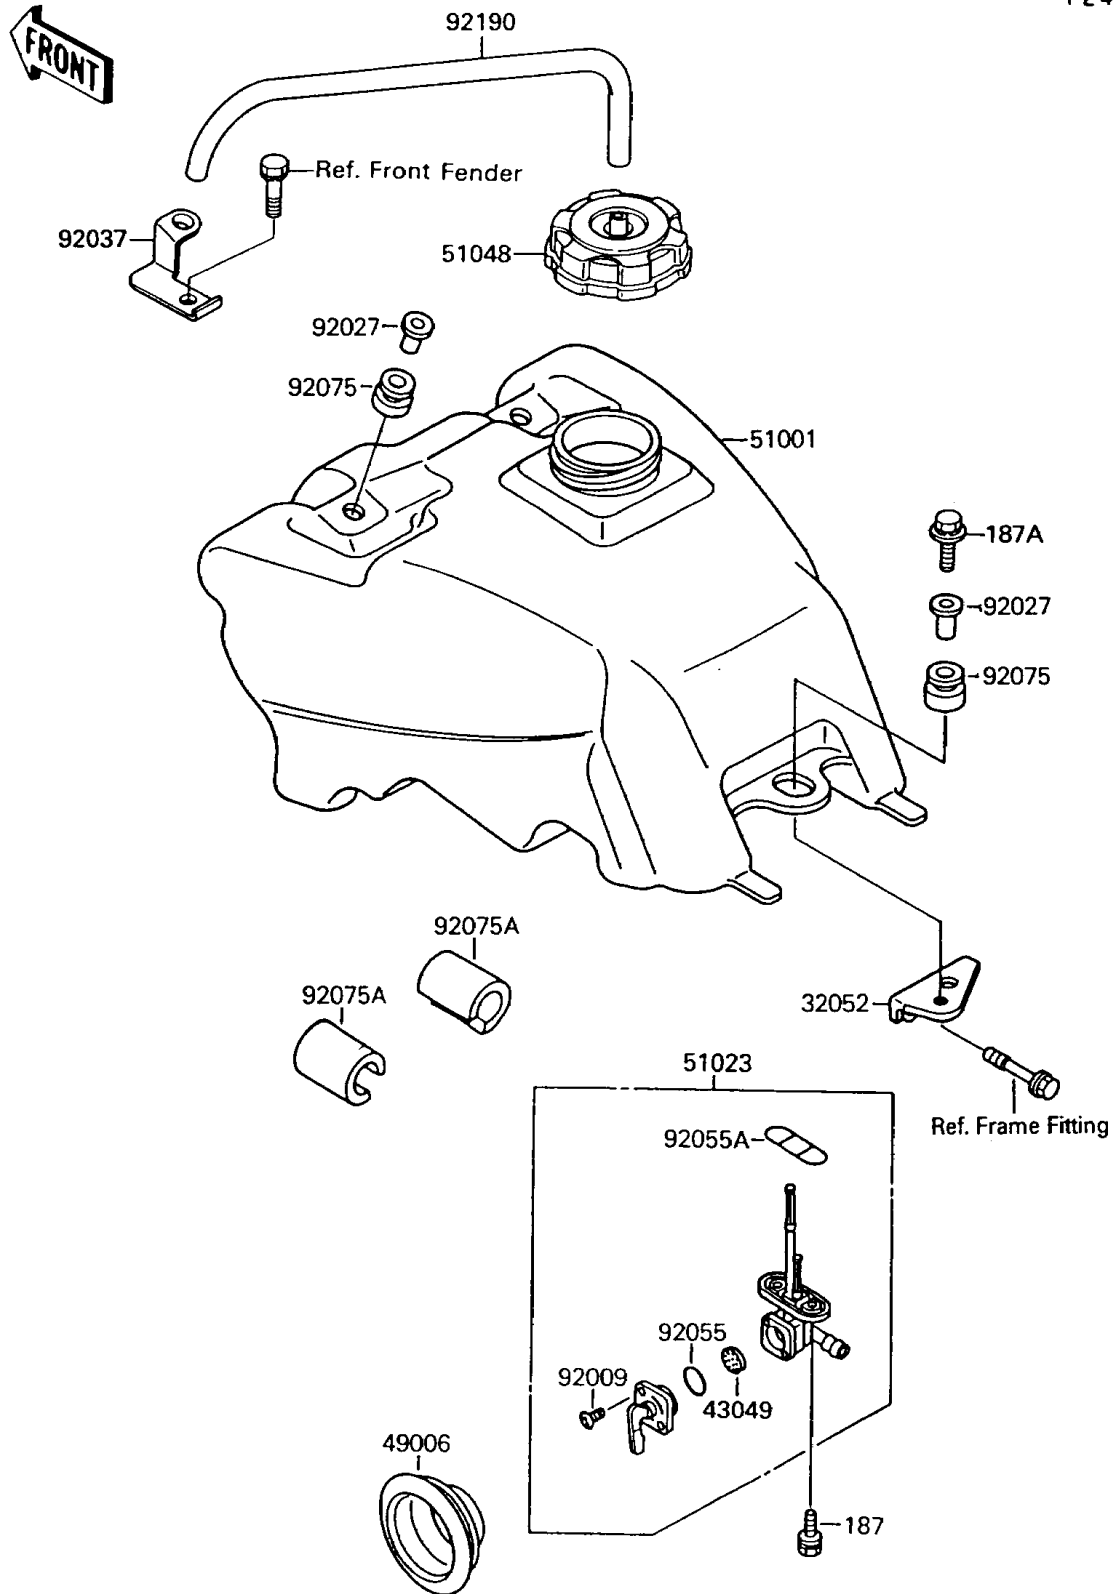

1995 Mojave 250 PARTS DIAGRAM

Fuel Tank

F2410

1995 Mojave 250 PARTS LIST

Fuel Tank

| ITEM NAME | PART NUMBER | QUANTITY |
|--|-------------|----------|
| BRACKET-TANK (Ref # 32052) | 32052-1232 | 1 |
| PACKING,FUEL TAP LEVER (Ref # 43049) | 43049-1017 | 1 |
| BOOT (Ref # 49006) | 49006-1192 | 1 |
| TANK-COMP-FUEL (Ref # 51001) | 51001-1244 | 1 |
| TAP-ASSY,FUEL (Ref # 51023) | 51023-1146 | 1 |
| CAP-ASSY-TANK,FUEL (Ref # 51048) | 51048-1090 | 1 |
| SCREW,3X5 (Ref # 92009) | 92009-1123 | 2 |
| COLLAR,L=16.1 (Ref # 92027) | 92027-1847 | 3 |
| CLAMP,TUBE (Ref # 92037) | 92037-1961 | 1 |
| RING-O,FUEL TAP LEVER (Ref # 92055) | 92055-1111 | 1 |
| RING-O,FUEL TAP PACKING (Ref # 92055A) | 92055-1348 | 1 |
| DAMPER (Ref # 92075) | 92075-1787 | 3 |
| DAMPER,FUEL TANK (Ref # 92075A) | 92075-1835 | 2 |
| TUBE,4.7X9.5X350 (Ref # 92190) | 92190-1022 | 1 |
| BOLT-UPSET-WSP (Ref # 187) | 187B0614 | 2 |
| BOLT-UPSET-WSP (Ref # 187A) | 187D0630 | 1 |