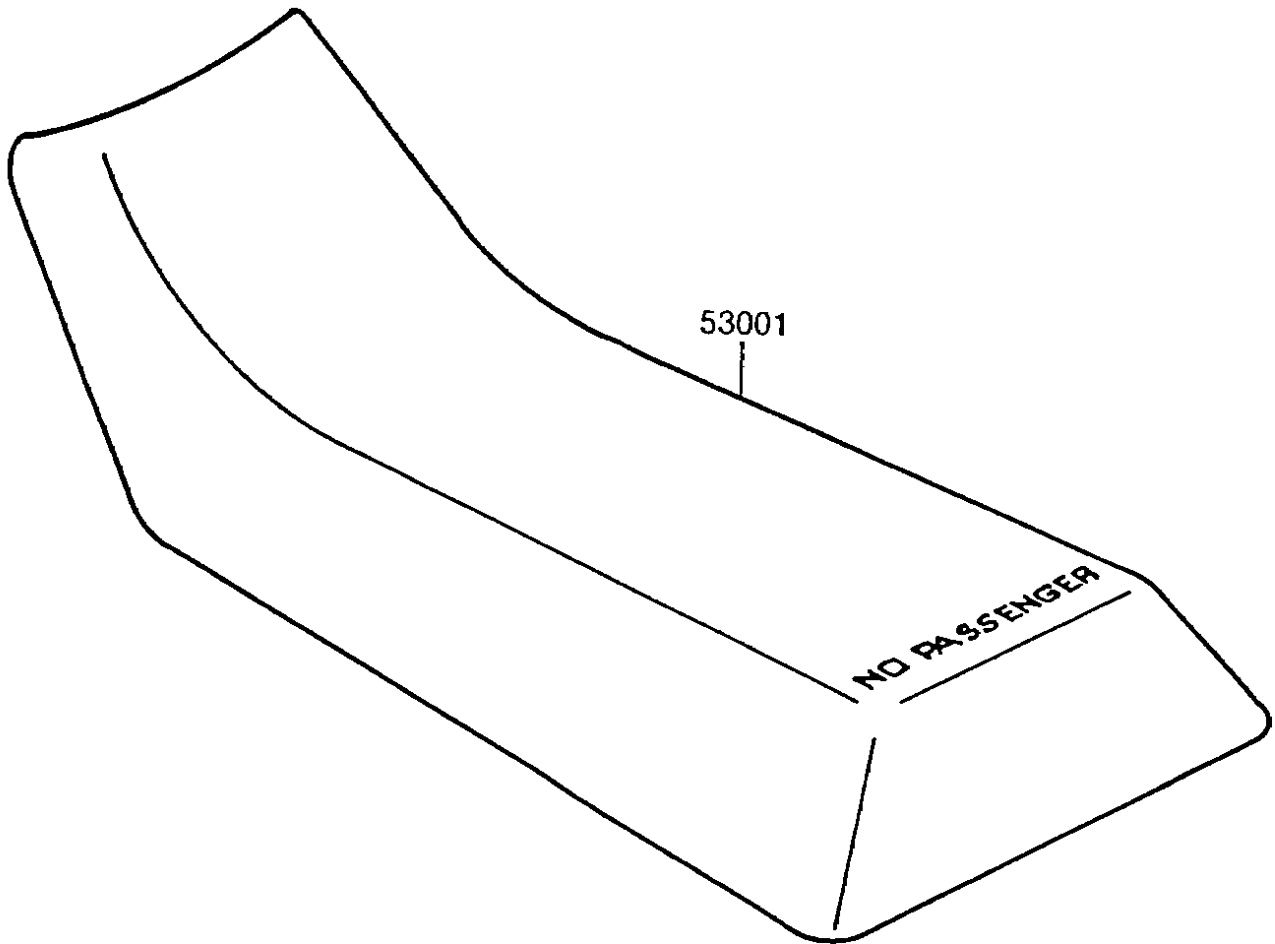

1995 Mojave 250 PARTS DIAGRAM

Seat

F2510

1995 Mojave 250 PARTS LIST

Seat

ITEM NAME	PART NUMBER	QUANTITY
SEAT-ASSY,J.S.VIOLET (Ref # 53001)	53001-1537-PJ	1