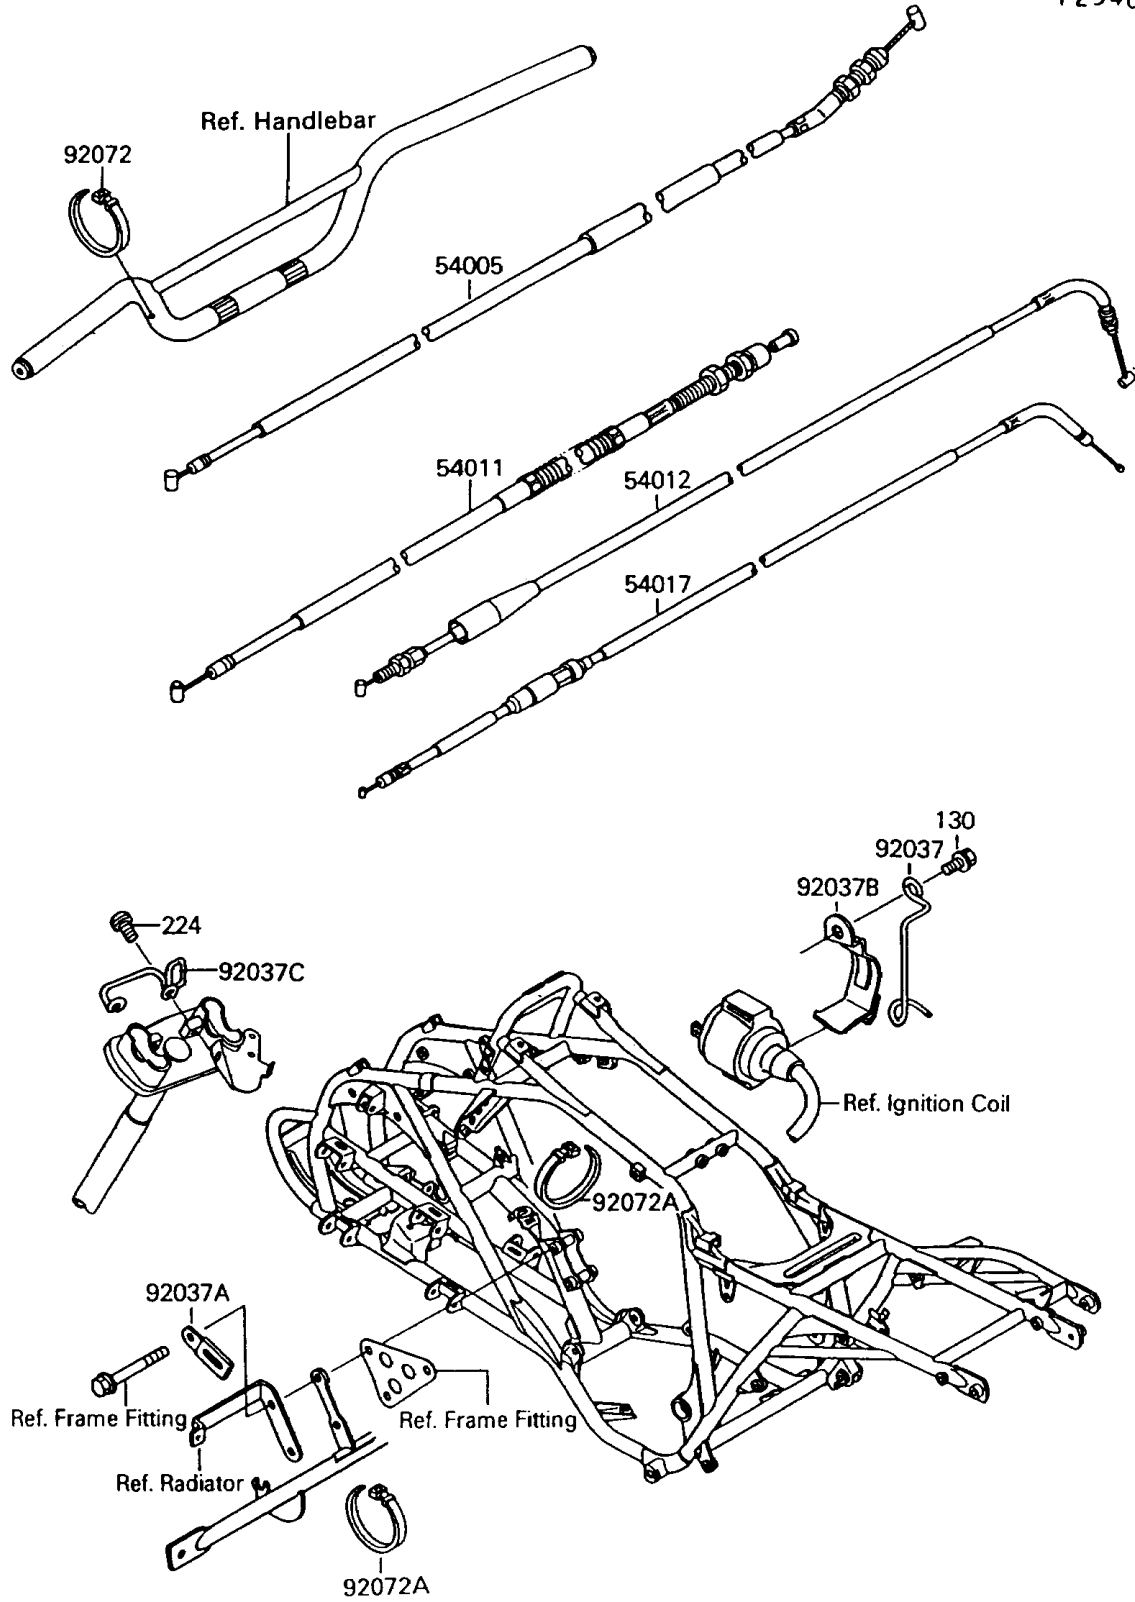

1994 Mojave 250 PARTS DIAGRAM

Cables

F2540

1994 Mojave 250 PARTS LIST

Cables

ITEM NAME	PART NUMBER	QUANTITY
CABLE-BRAKE,PARKING (Ref # 54005)	54005-1131	1
CABLE-CLUTCH (Ref # 54011)	54011-1266	1
CABLE-THROTTLE (Ref # 54012)	54012-1301	1
CABLE-STARTER (Ref # 54017)	54017-1080	1
CLAMP,CABLE (Ref # 92037)	92037-1779	1
CLAMP (Ref # 92037A)	92037-1780	1
CLAMP,CABLE (Ref # 92037B)	92037-1806	1
CLAMP,CABLE (Ref # 92037C)	92037-1819	1
BAND,L=123 (Ref # 92072)	92072-030	1
BAND,L=149 (Ref # 92072A)	92072-031	3
BOLT-FLANGED,6X12 (Ref # 130)	130B0612	1
SCREW-PAN-WP-CROS (Ref # 224)	224C0614	2