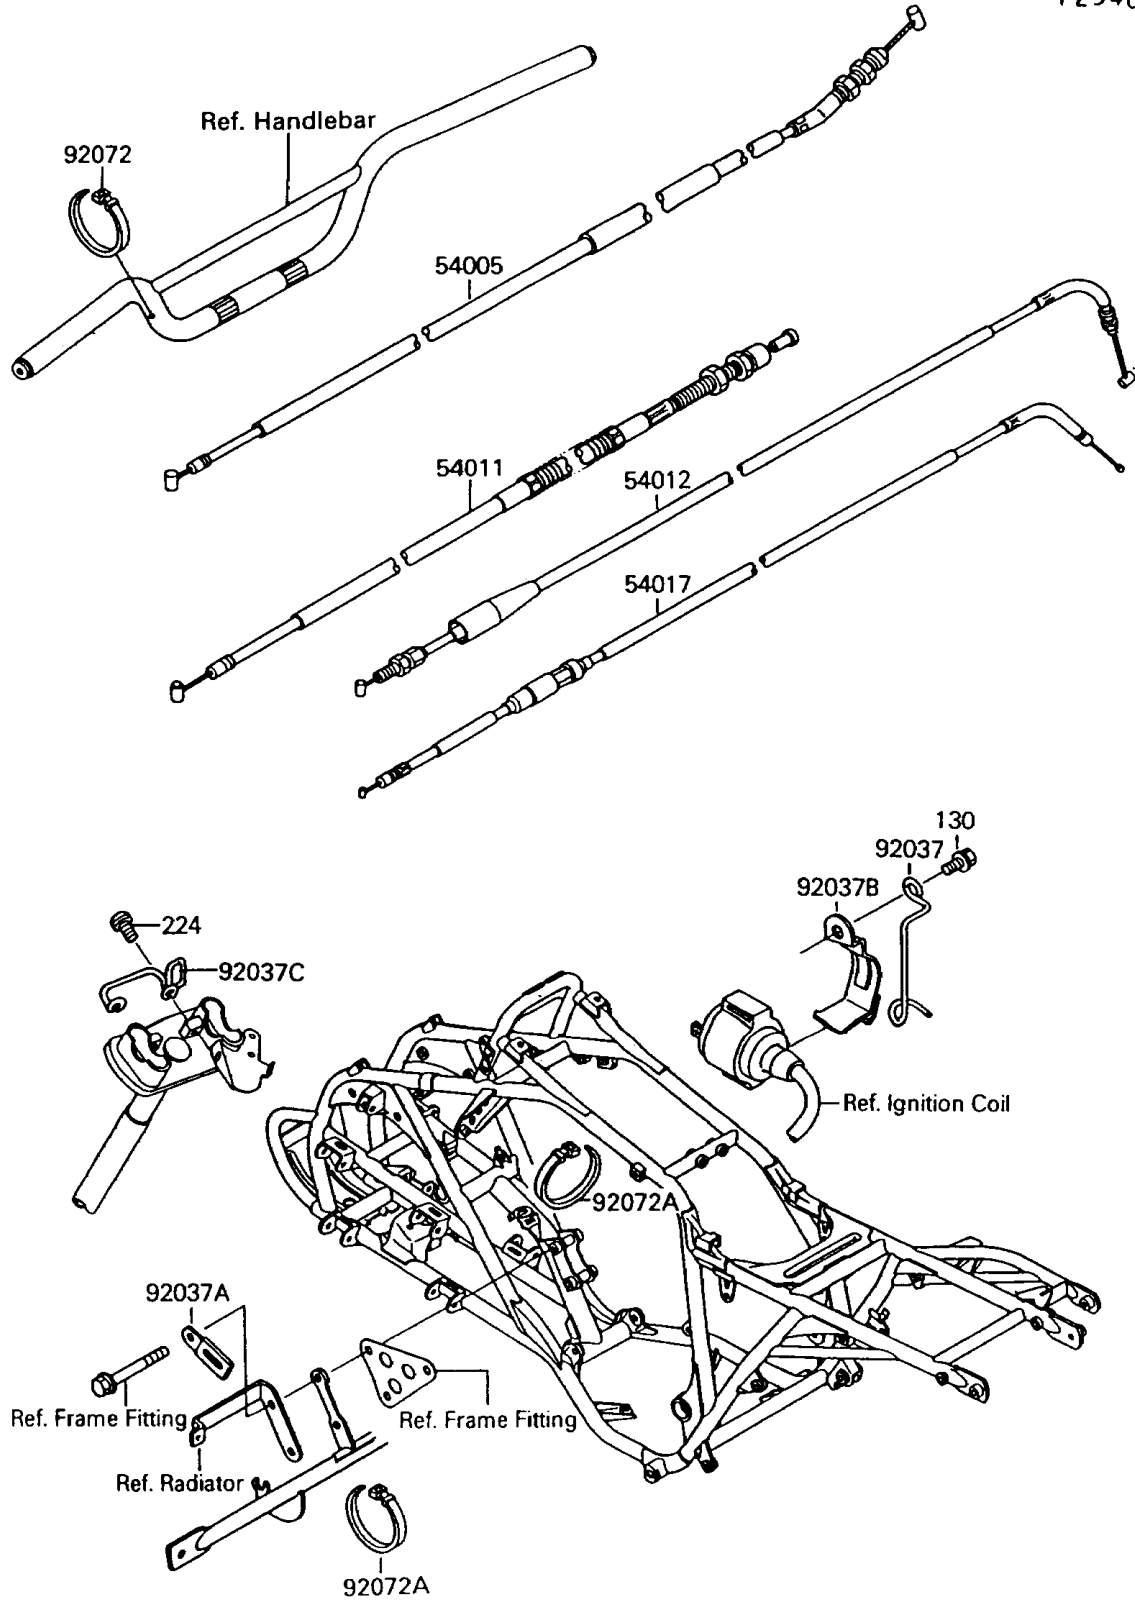

1995 Mojave 250 PARTS DIAGRAM

Cables

F2540

1995 Mojave 250 PARTS LIST

Cables

ITEM NAME	PART NUMBER	QUANTITY
CABLE-BRAKE,PARKING (Ref # 54005)	54005-1131	1
CABLE-CLUTCH (Ref # 54011)	54011-1266	1
CABLE-THROTTLE (Ref # 54012)	54012-1301	1
CABLE-STARTER (Ref # 54017)	54017-1080	1
CLAMP,CABLE (Ref # 92037)	92037-1779	1
CLAMP (Ref # 92037A)	92037-1780	1
CLAMP,CABLE (Ref # 92037B)	92037-1806	1
CLAMP,CABLE (Ref # 92037C)	92037-1819	1
BAND,L=123 (Ref # 92072)	92072-030	1
BAND,L=149 (Ref # 92072A)	92072-031	3
BOLT-FLANGED,6X12 (Ref # 130)	130B0612	1
SCREW-PAN-WP-CROS (Ref # 224)	224C0614	2