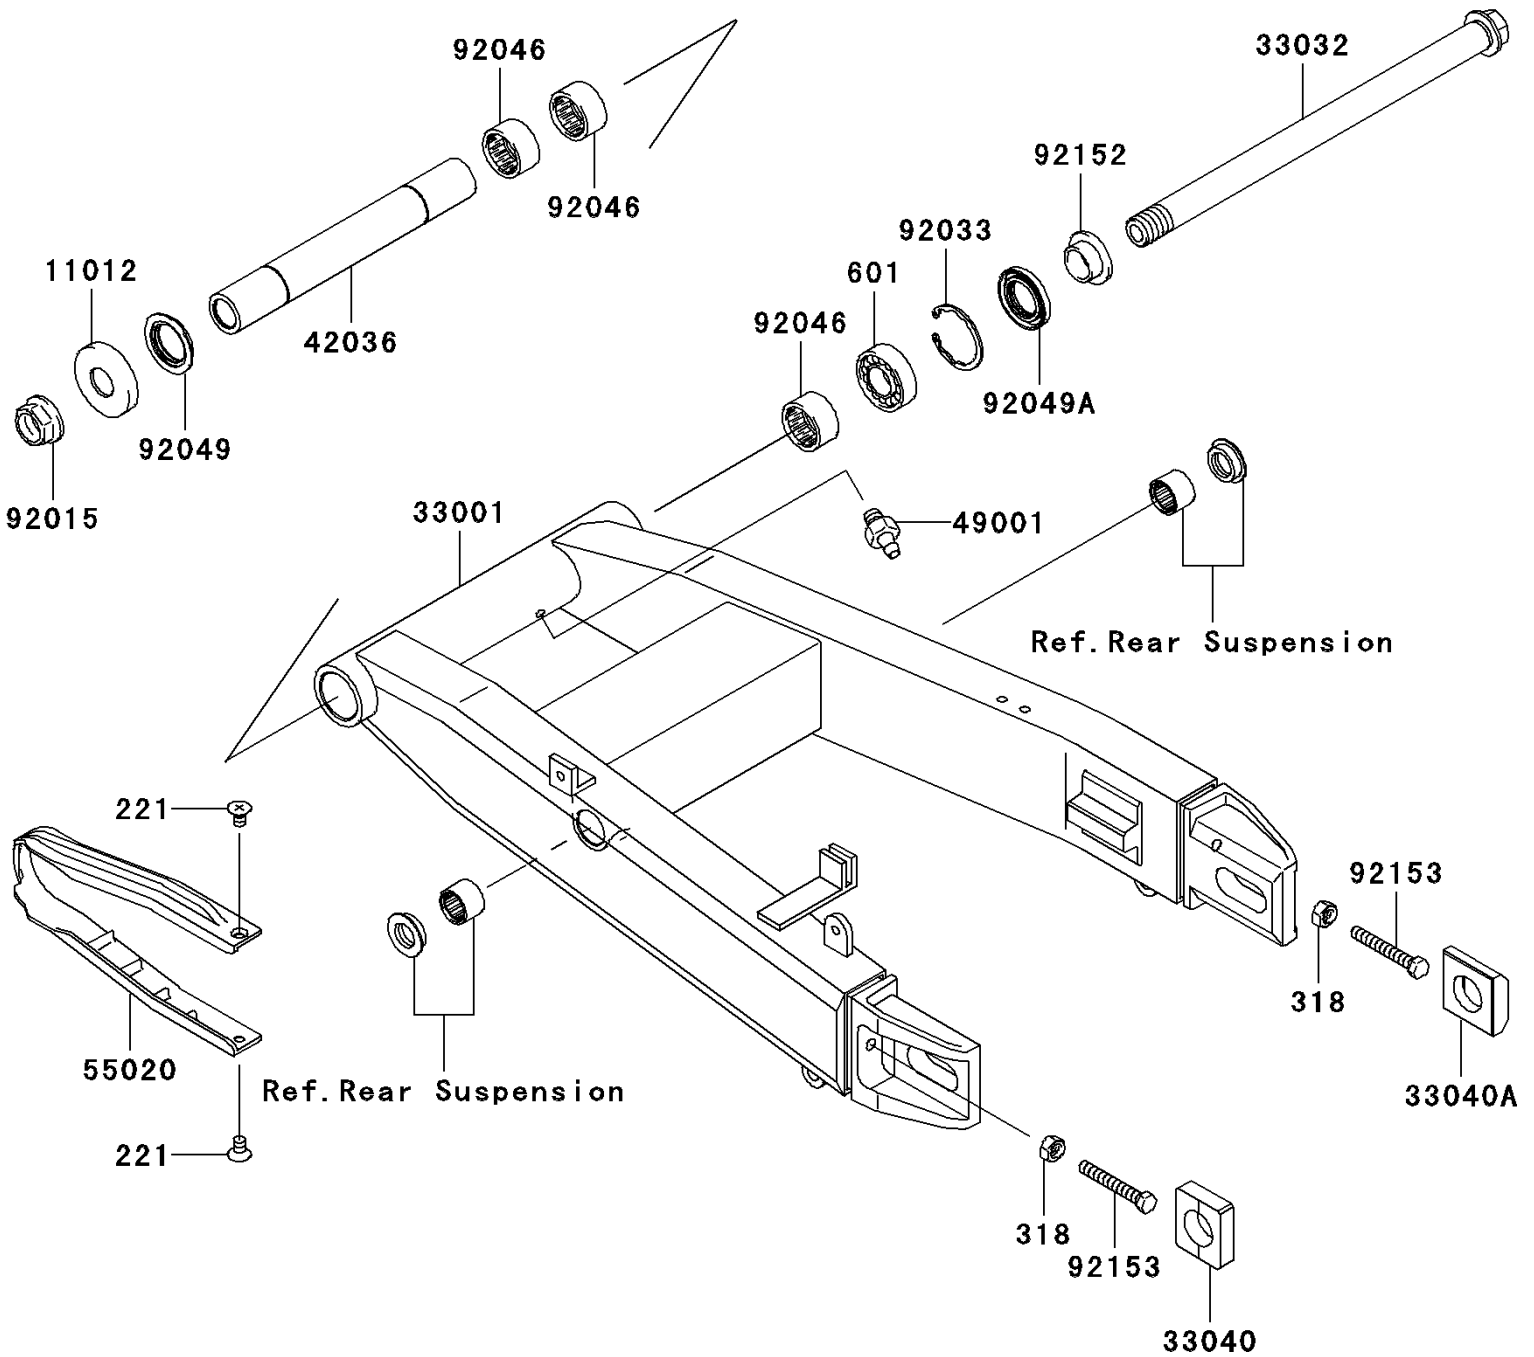

2006 ZZR600 PARTS DIAGRAM

Swingarm

F2141

2006 ZZR600 PARTS LIST

Swingarm

ITEM NAME	PART NUMBER	QUANTITY
SCREW-CSK-CROS,5X8 (Ref # 221)	221C0508	2
NUT-HEX-SMALL,8MM (Ref # 318)	318G0800	2
BEARING-BALL,#6004 (Ref # 601)	601A6004	1
CAP (Ref # 11012)	11012-1658	1
ARM-COMP-SWING,P.SILVER (Ref # 33001)	33001-0055-458	1
SHAFT-SWING ARM (Ref # 33032)	33032-1191	1
ADJUSTER-CHAIN (Ref # 33040)	33040-1114	1
ADJUSTER-CHAIN,RH (Ref # 33040A)	33040-1180	1
SLEEVE,SWING ARM,L=213 (Ref # 42036)	42036-1283	1
NIPPLE-GREASE (Ref # 49001)	49001-0001	1
GUARD,CHAIN (Ref # 55020)	55020-1702	1
NUT,FLANGED,20MM (Ref # 92015)	92015-1724	1
RING-SNAP,42MM (Ref # 92033)	92033-1041	1
BEARING-NEEDLE,BM2817 (Ref # 92046)	92046-1111	3
SEAL-OIL (Ref # 92049)	92049-1181	1
SEAL-OIL,MHSA25 42 6 (Ref # 92049A)	92049-1314	1
COLLAR,SWING ARM,L=12.5 (Ref # 92152)	92152-1234	1
BOLT,8X55 (Ref # 92153)	92153-1407	2