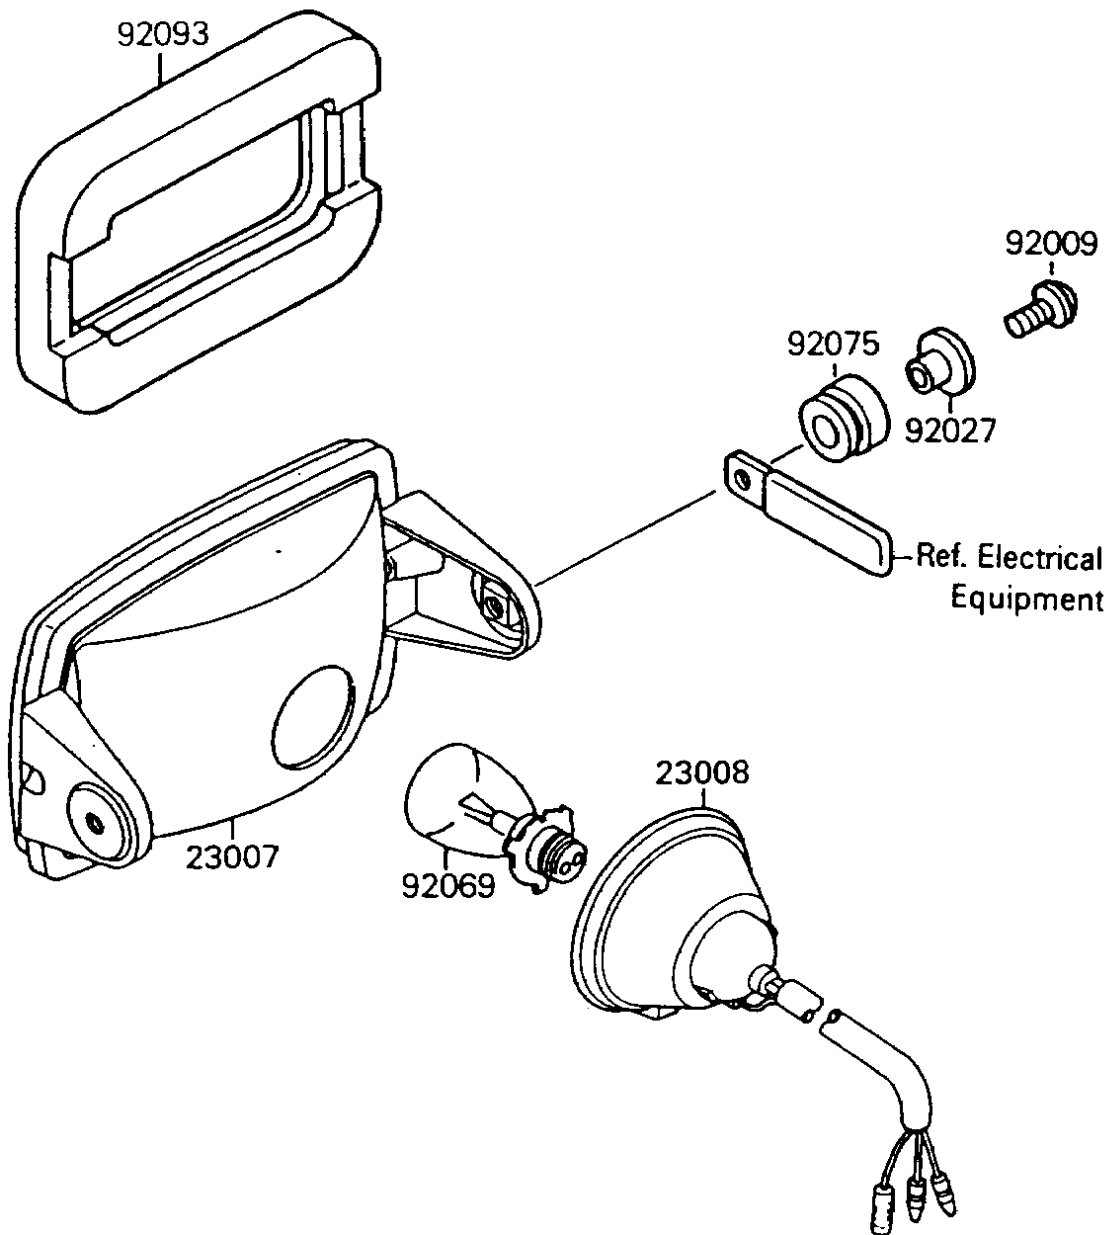

# 1994 Mojave 250 PARTS DIAGRAM

Headlight(s)

F2710

## 1994 Mojave 250 PARTS LIST

### Headlight(s)

ITEM NAME	PART NUMBER	QUANTITY
LENS-COMP,HEAD LAMP (Ref # 23007)	23007-1183	1
SOCKET-ASSY,HEAD LAMP (Ref # 23008)	23008-1358	1
SCREW,6X22,BLACK (Ref # 92009)	92009-1256	2
COLLAR,L=13.1,BLACK (Ref # 92027)	92027-1450	2
BULB,12V 45/45W (Ref # 92069)	92069-1061	1
DAMPER (Ref # 92075)	92075-1690	2
SEAL,HEAD LAMP (Ref # 92093)	92093-1222	1