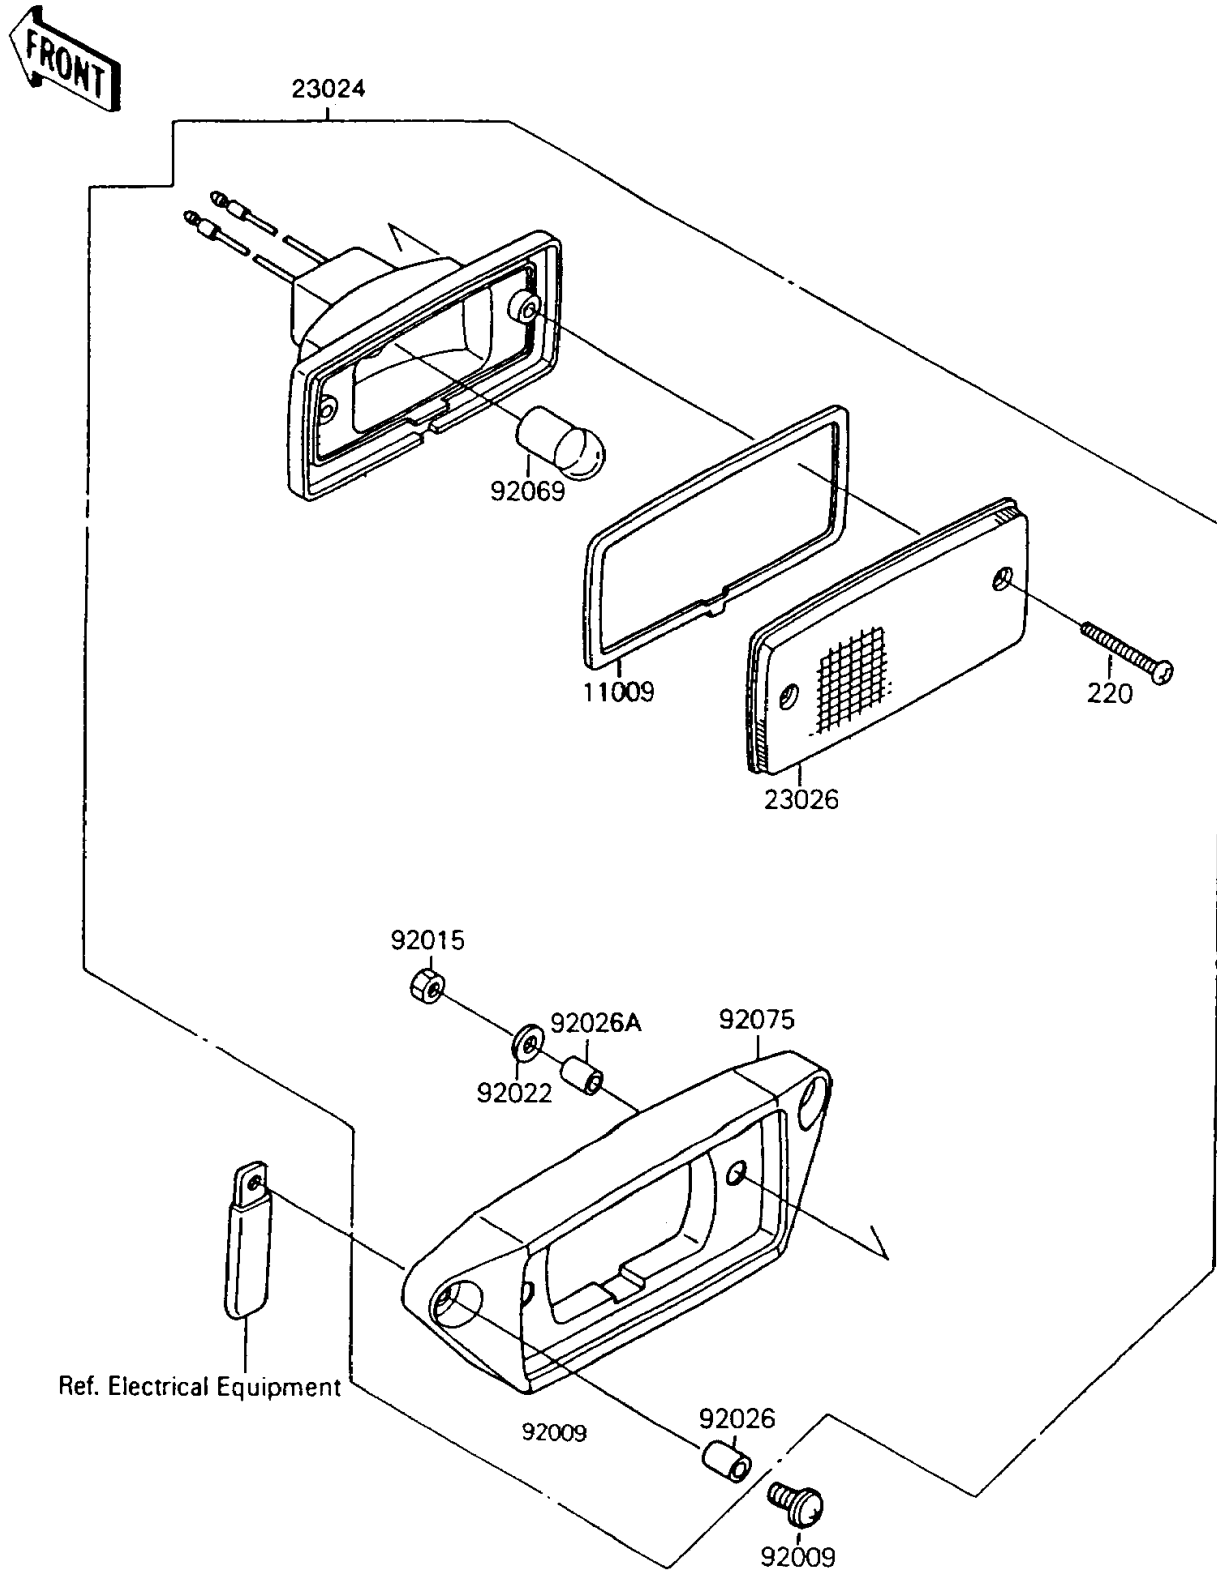

# 1995 Mojave 250 PARTS DIAGRAM

Taillight(s)

F2720

### Taillight(s)

| ITEM NAME                         | PART NUMBER | QUANTITY |
|-----------------------------------|-------------|----------|
| GASKET, TAIL LAMP (Ref # 11009)   | 11009-4004  | 1        |
| LAMP-ASSY-TAIL (Ref # 23024)      | 23024-1123  | 1        |
| LENS, TAIL LAMP (Ref # 23026)     | 23026-4003  | 1        |
| SCREW, 6X22, BLACK (Ref # 92009)  | 92009-1256  | 2        |
| NUT, 4MM (Ref # 92015)            | 92015-1550  | 2        |
| WASHER, PLAIN, 4MM (Ref # 92022)  | 92022-1762  | 2        |
| SPACER, 6.3X8.3X10 (Ref # 92026)  | 92026-1260  | 2        |
| SPACER, 4.5X6.5X10 (Ref # 92026A) | 92026-1261  | 2        |
| BULB, 12V 8W (Ref # 92069)        | 92069-1012  | 1        |
| DAMPER, TAIL LAMP (Ref # 92075)   | 92075-1782  | 1        |
| SCREW-PAN-CROS (Ref # 220)        | 220B0430    | 2        |