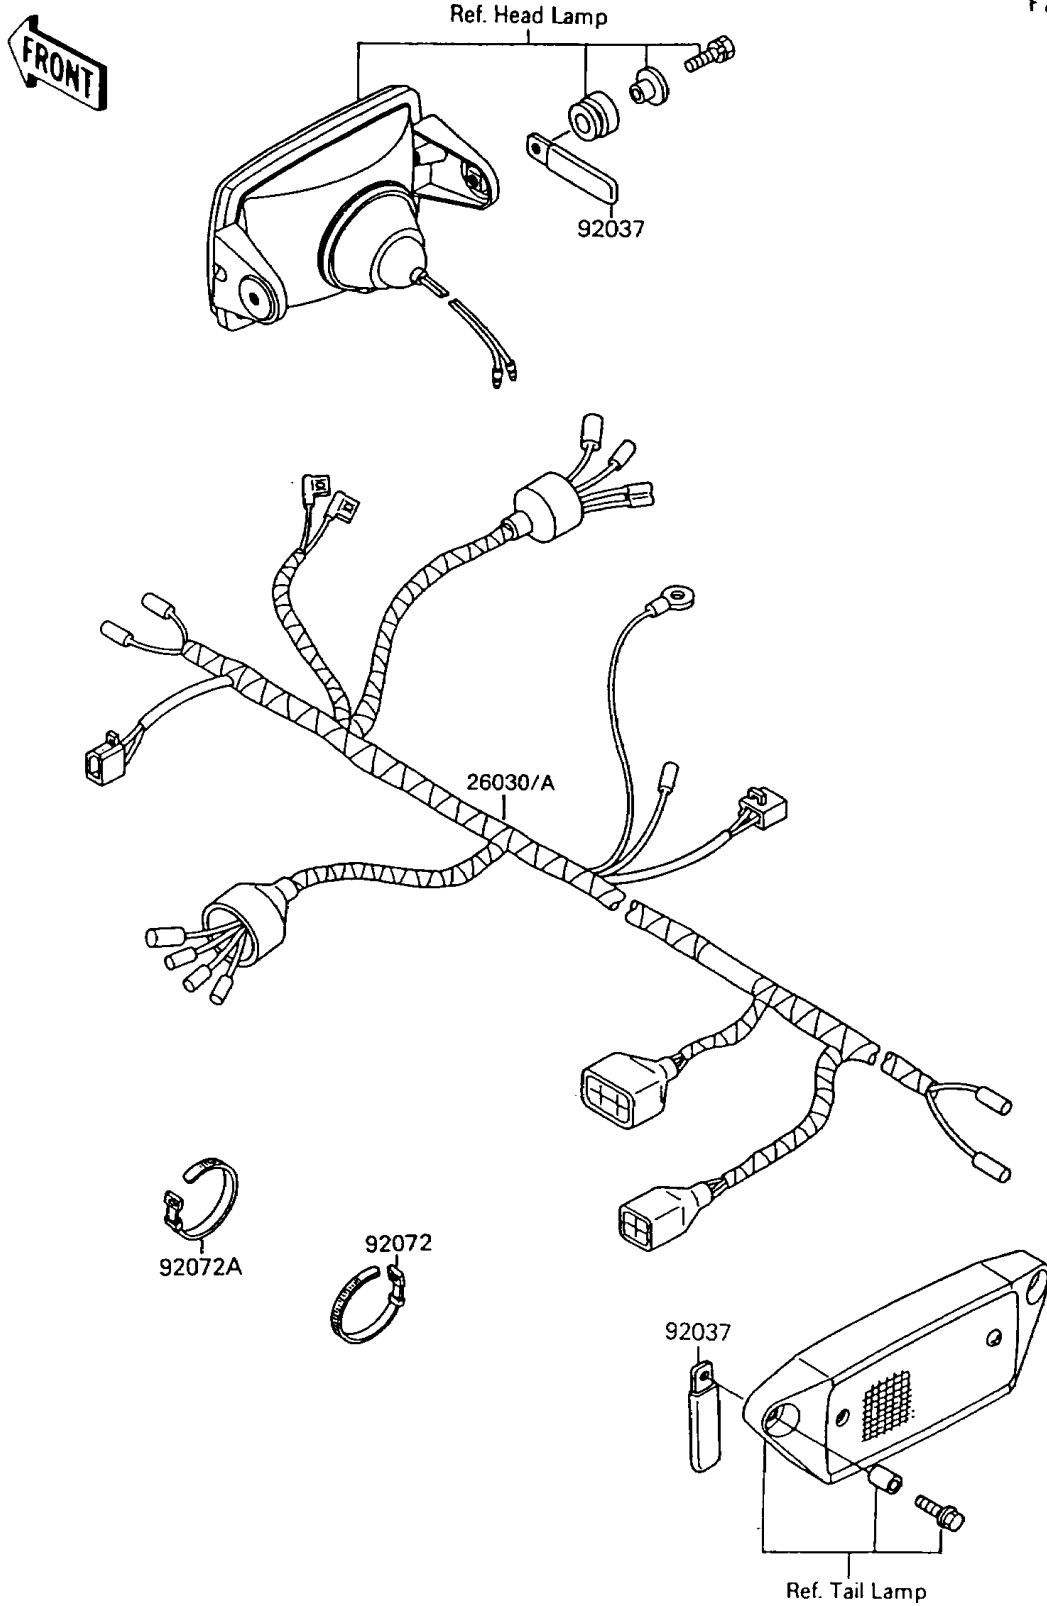

1995 Mojave 250 PARTS DIAGRAM

Chassis Electrical Equipment

F2760

1995 Mojave 250 PARTS LIST

Chassis Electrical Equipment

ITEM NAME	PART NUMBER	QUANTITY
HARNESS,MAIN (Ref # 26030)	26030-1003	1
HARNESS,MAIN (Ref # 26030A)	26030-1065	1
CLAMP,WIRING HARNESS (Ref # 92037)	92037-1069	2
BAND,L=149 (Ref # 92072)	92072-031	10
BAND,L=188 (Ref # 92072A)	92072-1239	2