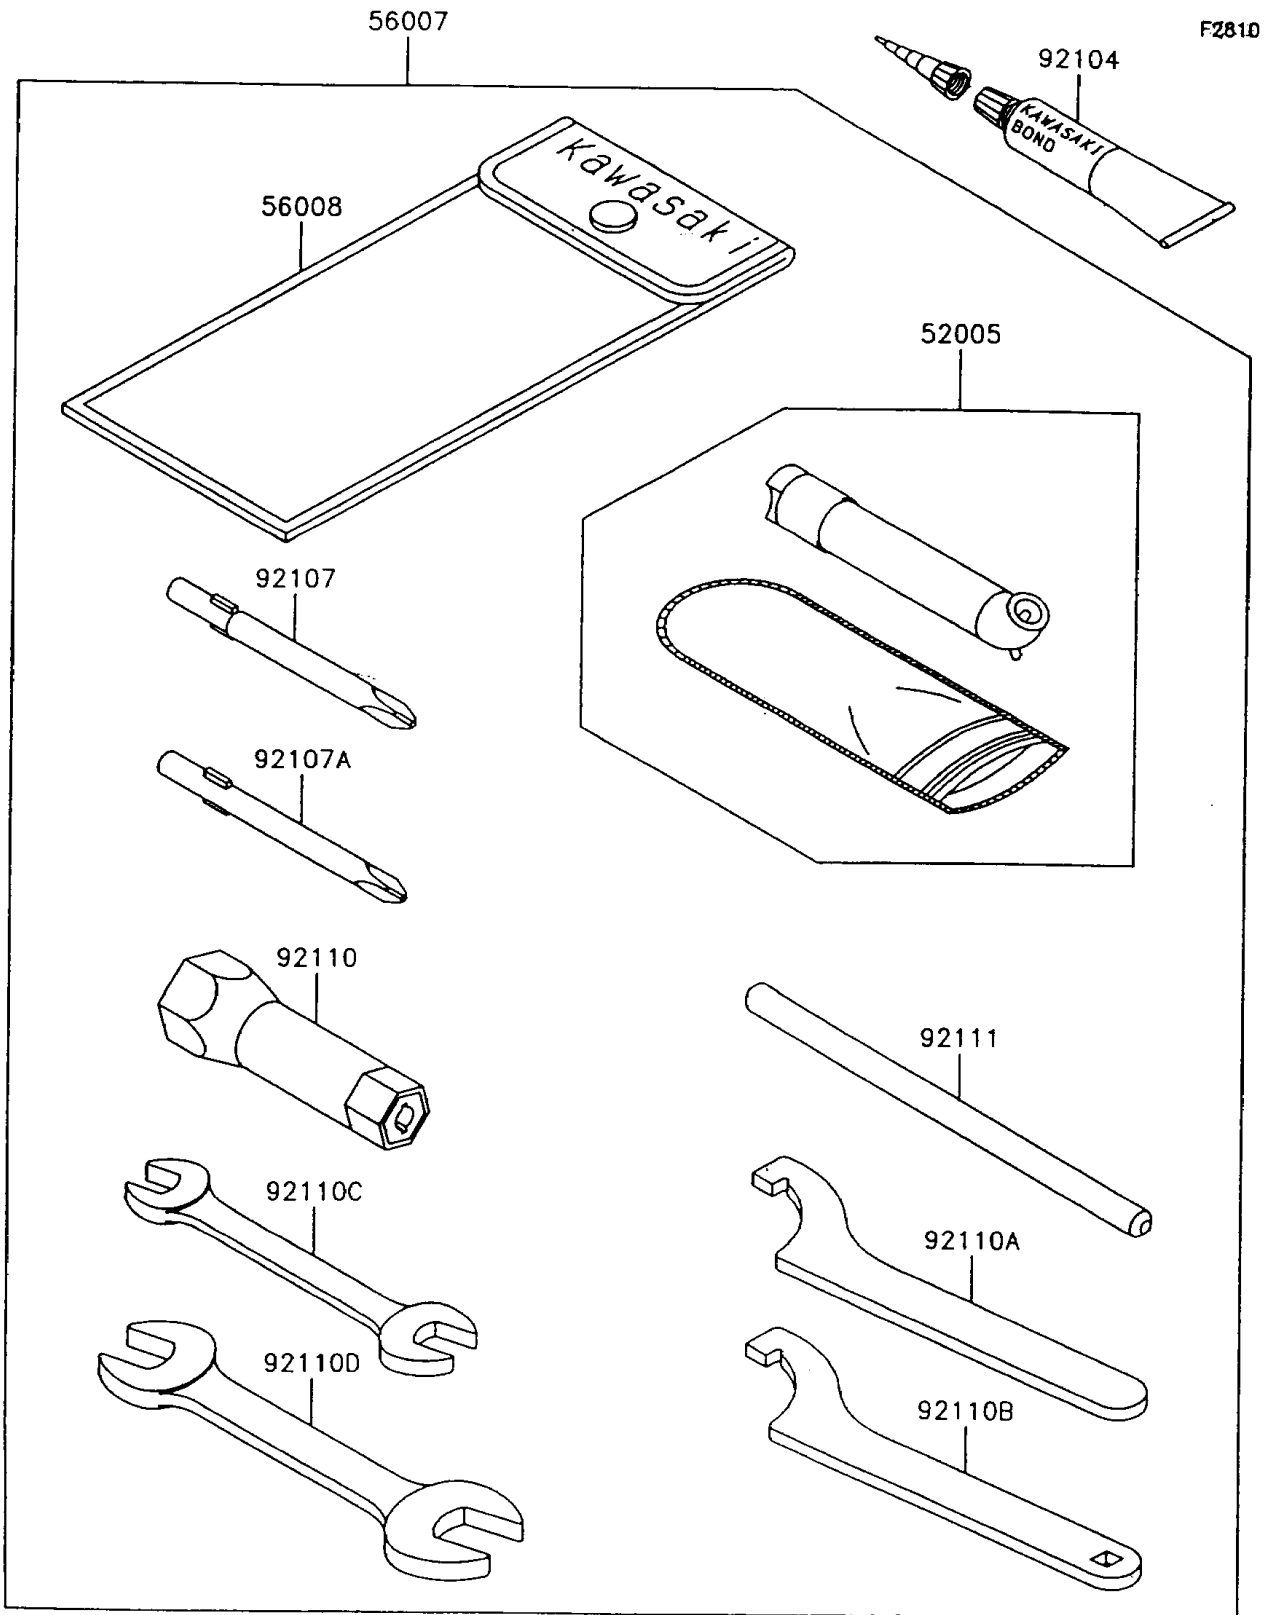

1994 Mojave 250 PARTS DIAGRAM

Owner's Tools

1994 Mojave 250 PARTS LIST

Owner's Tools

ITEM NAME	PART NUMBER	QUANTITY
GAUGE,AIR (Ref # 52005)	52005-1082	1
TOOLKIT (Ref # 56007)	56007-1326	1
BAG,TOOL (Ref # 56008)	56008-1007	1
GASKET-LIQUID,TUBE,100G,SILVER (Ref # 92104)	92104-002	1
TOOL-DRIVER,#3PHILLIPS (Ref # 92107)	92107-005	1
TOOL-DRIVER,#2PHILLIPS (Ref # 92107A)	92107-1053	1
TOOL-WRENCH,BOX,18MM (Ref # 92110)	92110-1111	1
TOOL-WRENCH,HOOK (Ref # 92110A)	92110-1143	1
TOOL-WRENCH,HOOK (Ref # 92110B)	92110-1144	1
TOOL-WRENCH,OPEN END,10X12 (Ref # 92110C)	92110-1152	1
TOOL-WRENCH,OPEN END,14X17 (Ref # 92110D)	92110-1153	1
TOOL-BAR,8X150 (Ref # 92111)	92111-1053	1