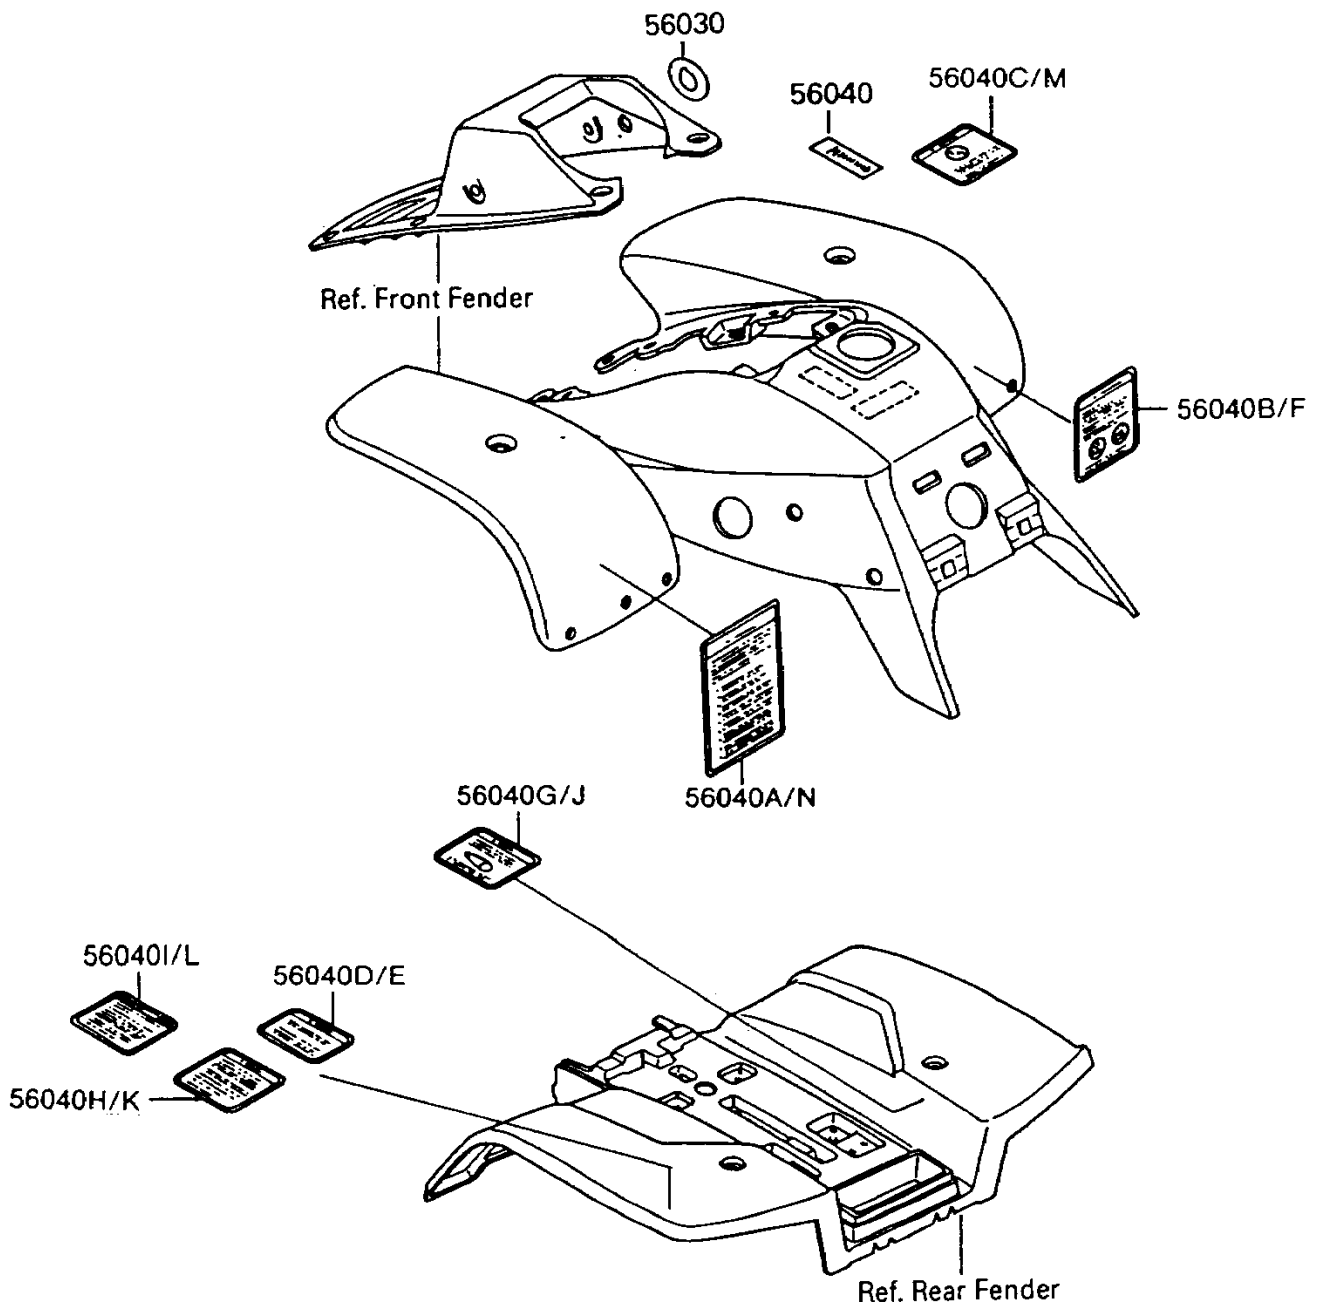

1995 Mojave 250 PARTS DIAGRAM

Labels

F2860

1995 Mojave 250 PARTS LIST

Labels

ITEM NAME	PART NUMBER	QUANTITY
LABEL,IGNITION SWITCH (Ref # 56030)	56030-1086	1
LABEL-WARNING,SHIFT PATTERN (Ref # 56040)	56040-1201	1
LABEL-WARNING,SERIOUS INJURY (Ref # 56040A)	56040-1256	1
LABEL-WARNING,TRANSPORT (Ref # 56040B)	56040-1261	1
LABEL-WARNING,UNDER 16 (Ref # 56040C)	56040-1276	1
LABEL-WARNING,NO PASSENGER (Ref # 56040D)	56040-1277	1
LABEL-WARNING,NO PASSENGER (Ref # 56040E)	56040-1280	1
LABEL-WARNING,TRANSPORT (Ref # 56040F)	56040-1283	1
LABEL-WARNING,CHAIN SLACK (Ref # 56040G)	56040-1289	1
LABEL-WARNING,TIRE PRESSURE (Ref # 56040H)	56040-1290	1
LABEL-WARNING,MAX VEHICLE LOAD (Ref # 56040I)	56040-1291	1
LABEL-WARNING,CHAIN SLACK (Ref # 56040J)	56040-1297	1
LABEL-WARNING,TIRE PRESSURE (Ref # 56040K)	56040-1298	1
LABEL-WARNING,MAX VEHICLE LOAD (Ref # 56040L)	56040-1299	1
LABEL-WARNING,AGE (Ref # 56040M)	56040-1325	1
LABEL-WARNING,GENERAL (Ref # 56040N)	56040-1326	1