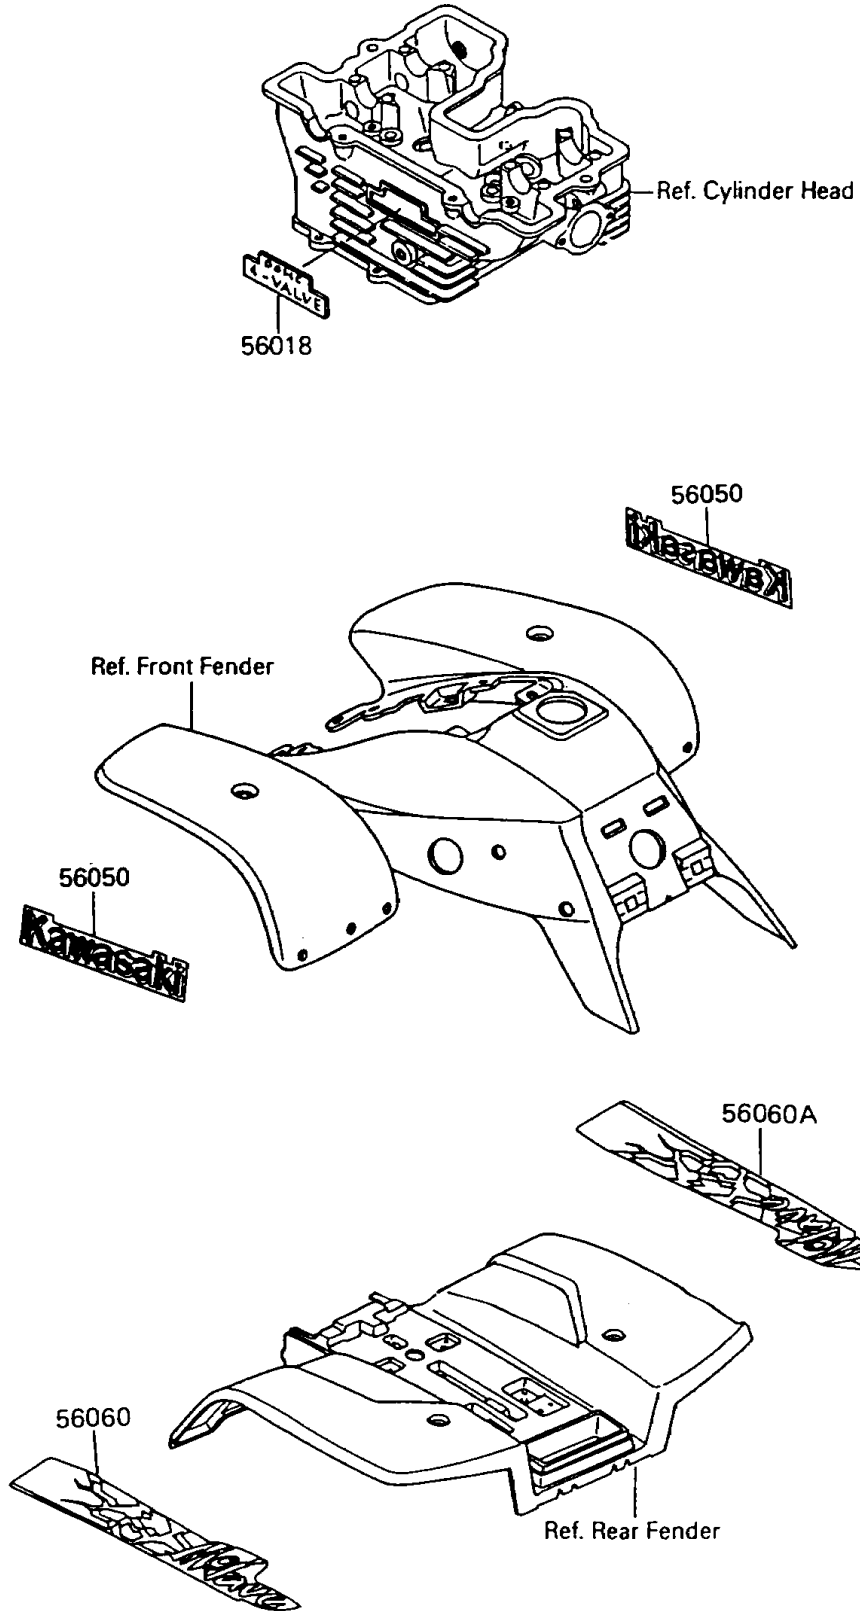

1994 Mojave 250 PARTS DIAGRAM

Decals

F2861

1994 Mojave 250 PARTS LIST

Decals

ITEM NAME	PART NUMBER	QUANTITY
MARK,CYLINDER HEAD (Ref # 56018)	56018-1483	1
MARK,FR FENDER,KAWASAKI (Ref # 56050)	56050-1862	2
PATTERN,RR FENDER,LH (Ref # 56060)	56060-1297	1
PATTERN,RR FENDER,RH (Ref # 56060A)	56060-1298	1