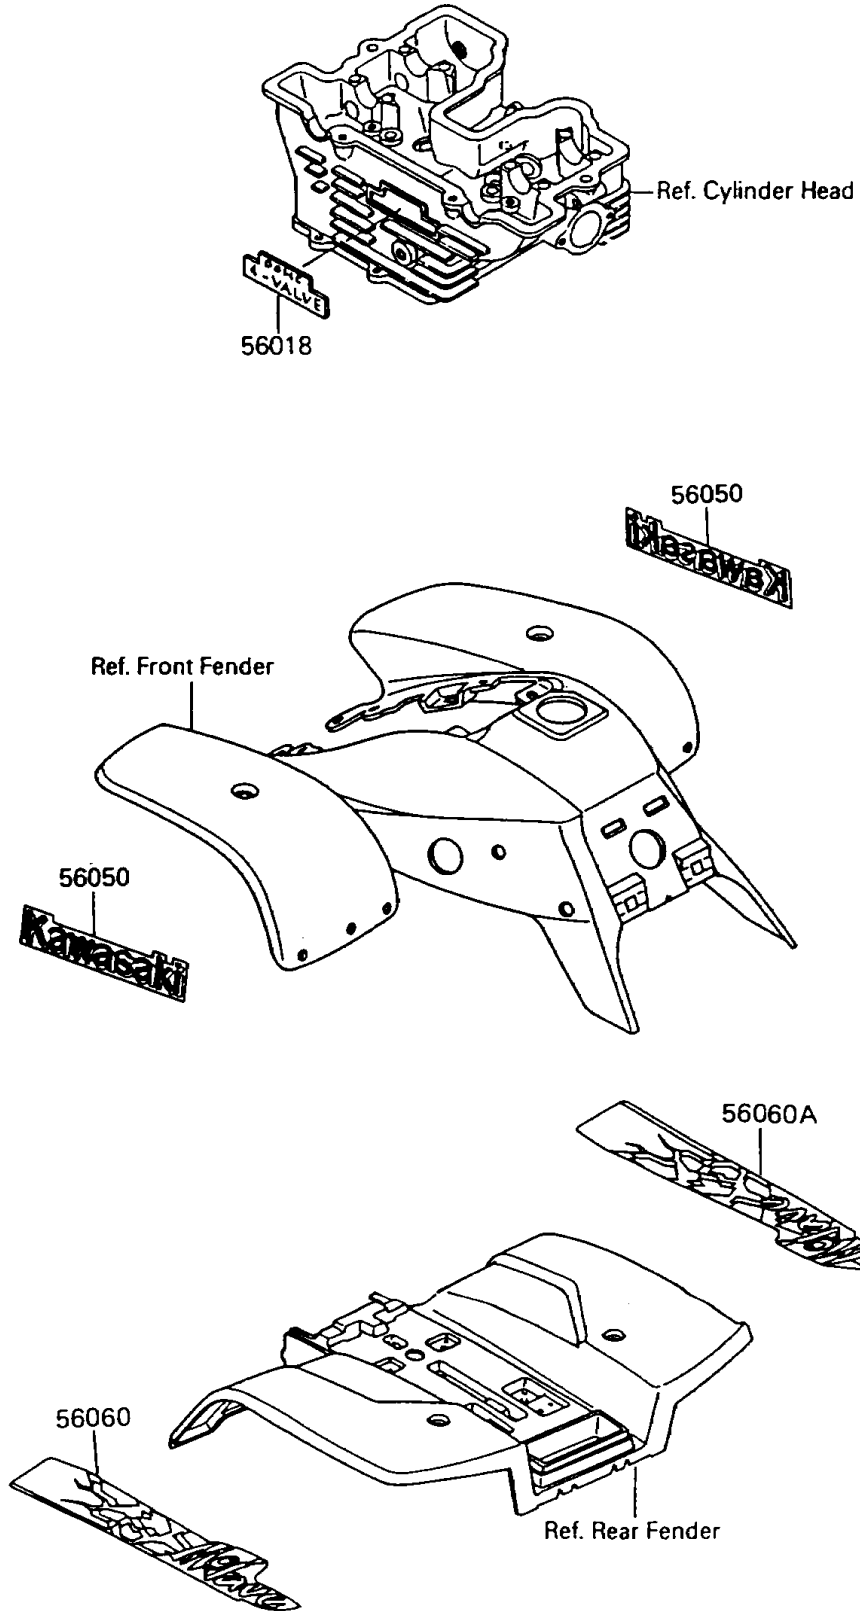

1995 Mojave 250 PARTS DIAGRAM

Decals

F2861

1995 Mojave 250 PARTS LIST

Decals

ITEM NAME	PART NUMBER	QUANTITY
MARK,CYLINDER HEAD (Ref # 56018)	56018-1483	1
MARK,FR FENDER,KAWASAKI (Ref # 56050)	56050-1862	2
PATTERN,RR FENDER,LH (Ref # 56060)	56060-1297	1
PATTERN,RR FENDER,RH (Ref # 56060A)	56060-1298	1