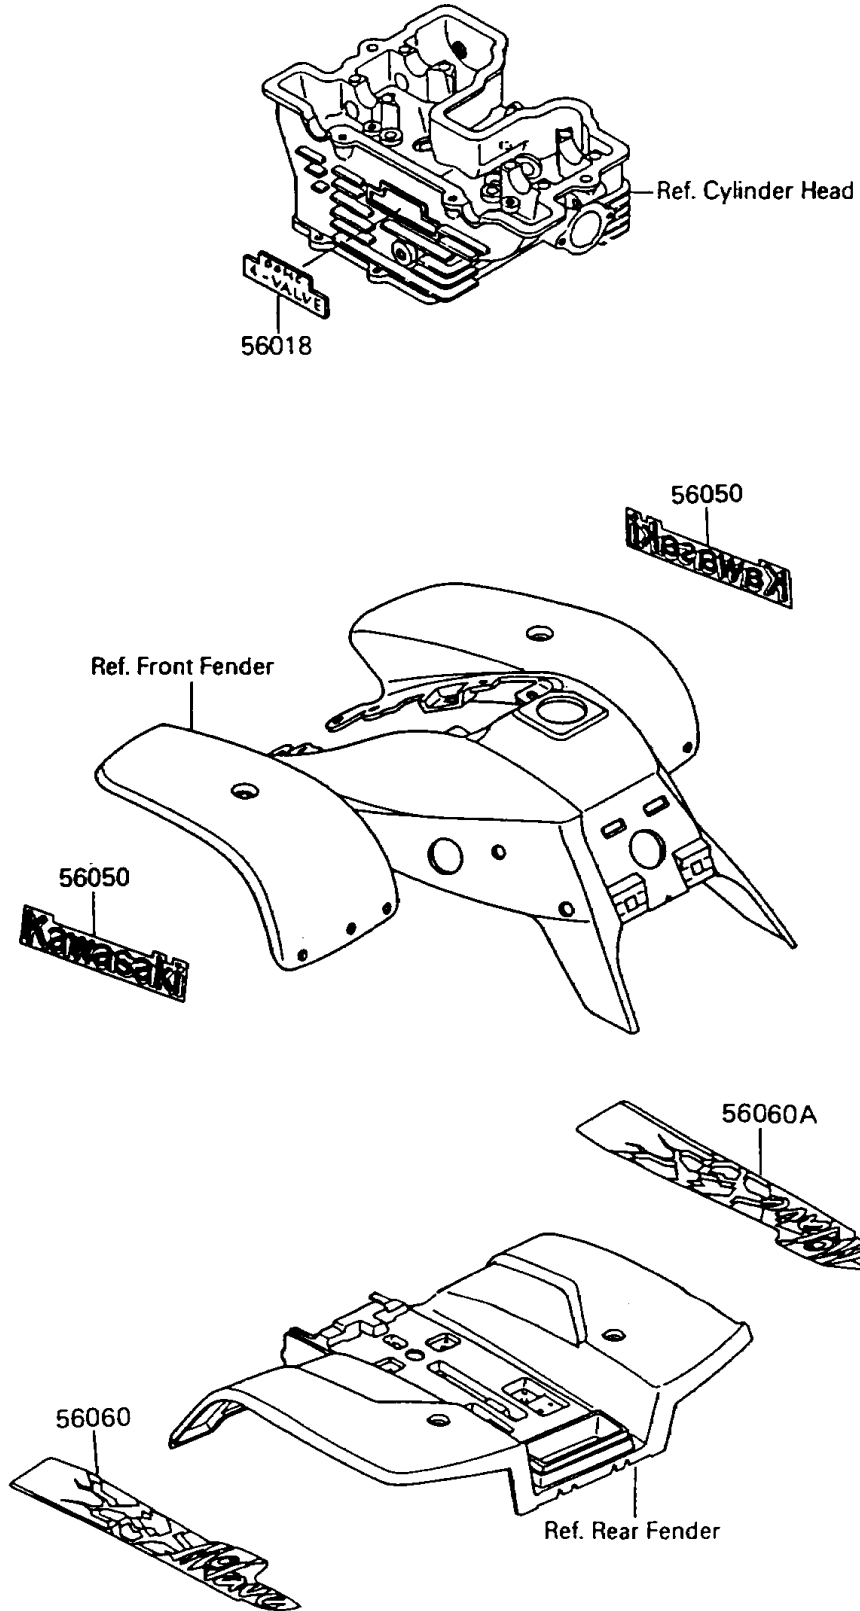

# 1995 Mojave 250 PARTS DIAGRAM

Decals

F2861

# 1995 Mojave 250 PARTS LIST

## Decals

ITEM NAME	PART NUMBER	QUANTITY
MARK,CYLINDER HEAD (Ref # 56018)	56018-1483	1
MARK,FR FENDER,KAWASAKI (Ref # 56050)	56050-1862	2
PATTERN,RR FENDER,LH (Ref # 56060)	56060-1297	1
PATTERN,RR FENDER,RH (Ref # 56060A)	56060-1298	1