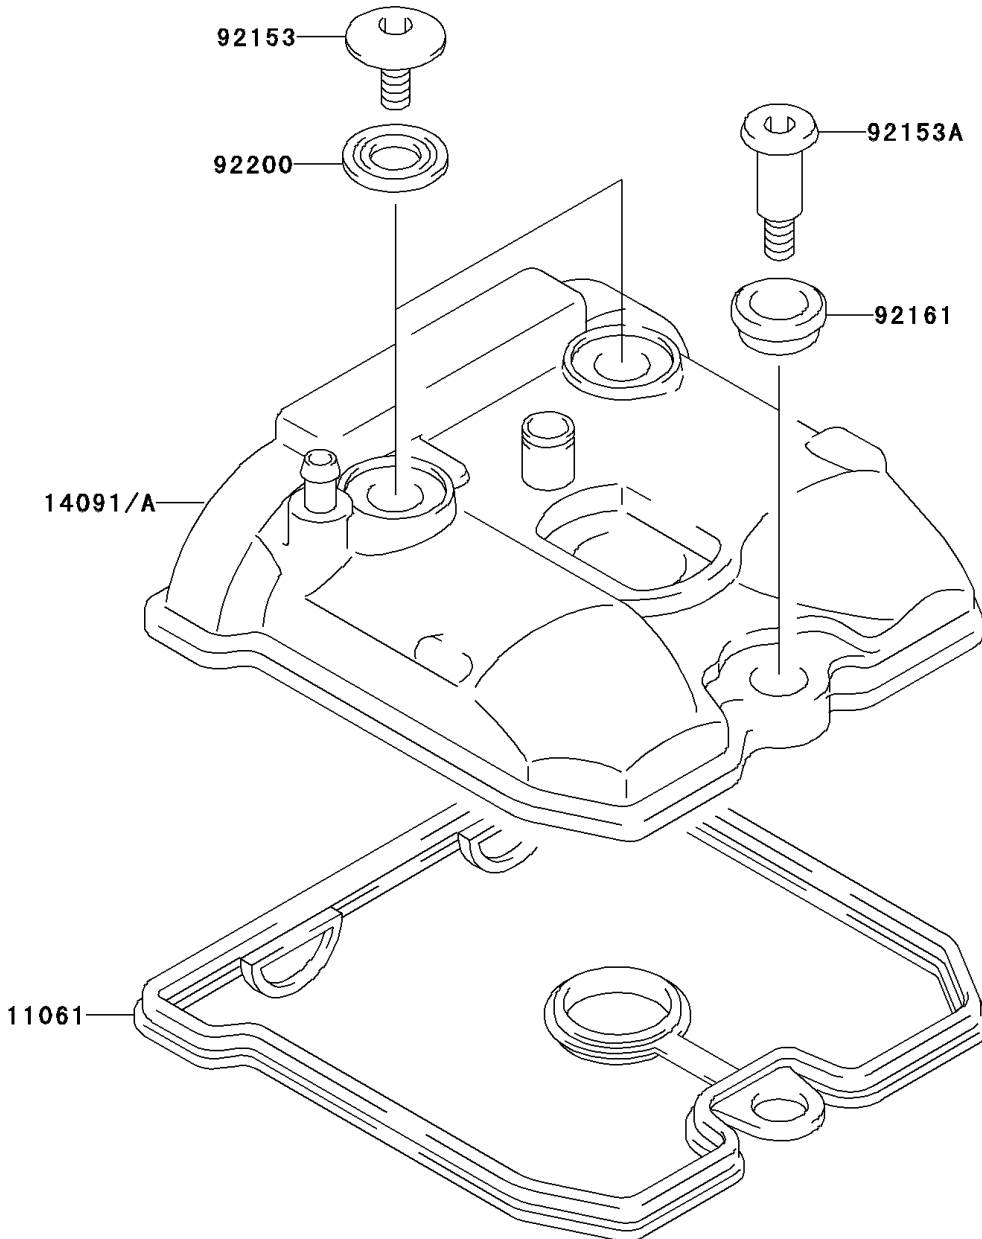

2004 KFX400 PARTS DIAGRAM

Cylinder Head Cover

E1112

2004 KFX400 PARTS LIST

Cylinder Head Cover

ITEM NAME	PART NUMBER	QUANTITY
GASKET,HEAD COVER (Ref # 11061)	11061-S069	1
COVER,CYLINDER HEAD (Ref # 14091)	14091-S079	1
BOLT,HEAD COVER,7X17.5 (Ref # 92153)	92153-S280	2
BOLT,HEAD COVER,7X31 (Ref # 92153A)	92153-S281	1
DAMPER,HEAD COVER BOLT (Ref # 92161)	92161-S092	1
WASHER (Ref # 92200)	92200-S015	2