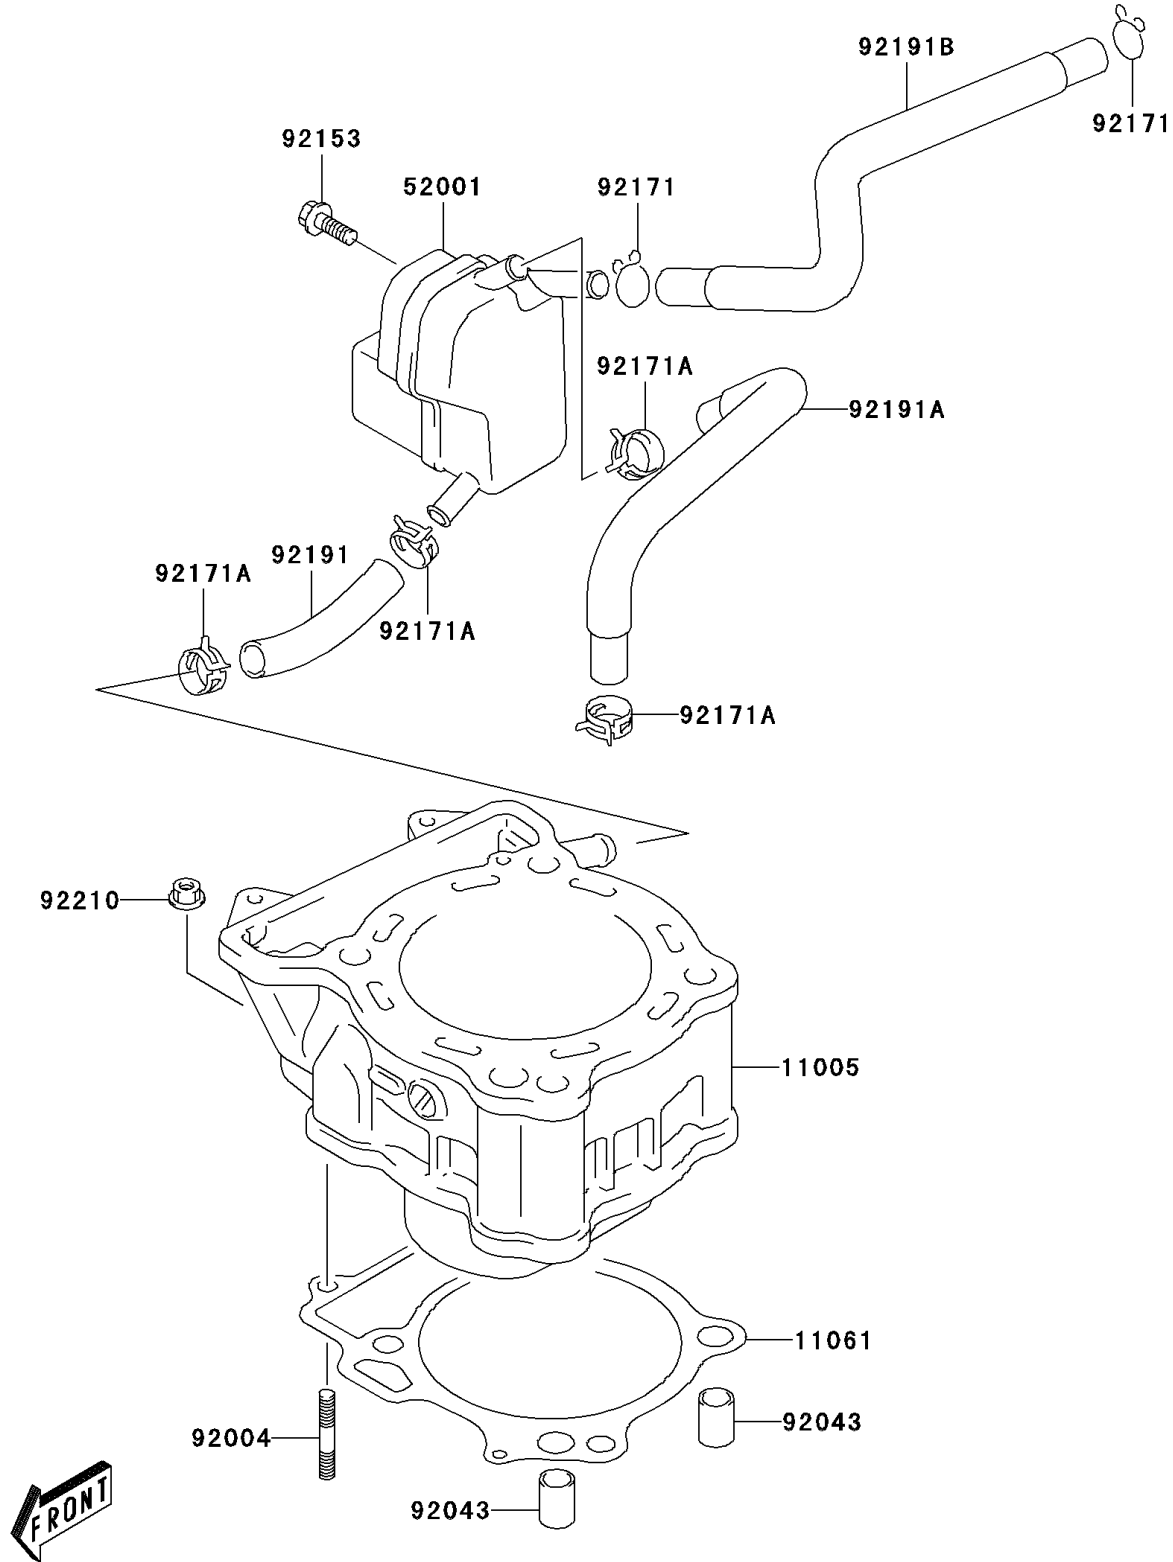

# 2003 KFX400 PARTS DIAGRAM

Cylinder

E1121

## 2003 KFX400 PARTS LIST

### Cylinder

ITEM NAME	PART NUMBER	QUANTITY
CYLINDER-ENGINE (Ref # 11005)	11005-S007	1
GASKET,CYLINDER (Ref # 11061)	11061-S070	1
TANK-OIL (Ref # 52001)	52001-S005	1
STUD (Ref # 92004)	92004-S001	2
PIN (Ref # 92043)	92043-S003	2
BOLT (Ref # 92153)	92153-S143	1
CLAMP (Ref # 92171)	92171-S048	2
CLAMP,BREATHER HOSE (Ref # 92171A)	92171-S087	4
TUBE,BREATHER (Ref # 92191)	92191-S055	1
TUBE,BREATHER (Ref # 92191A)	92191-S056	1
TUBE,BREATHER (Ref # 92191B)	92191-S057	1
NUT (Ref # 92210)	92210-S004	2