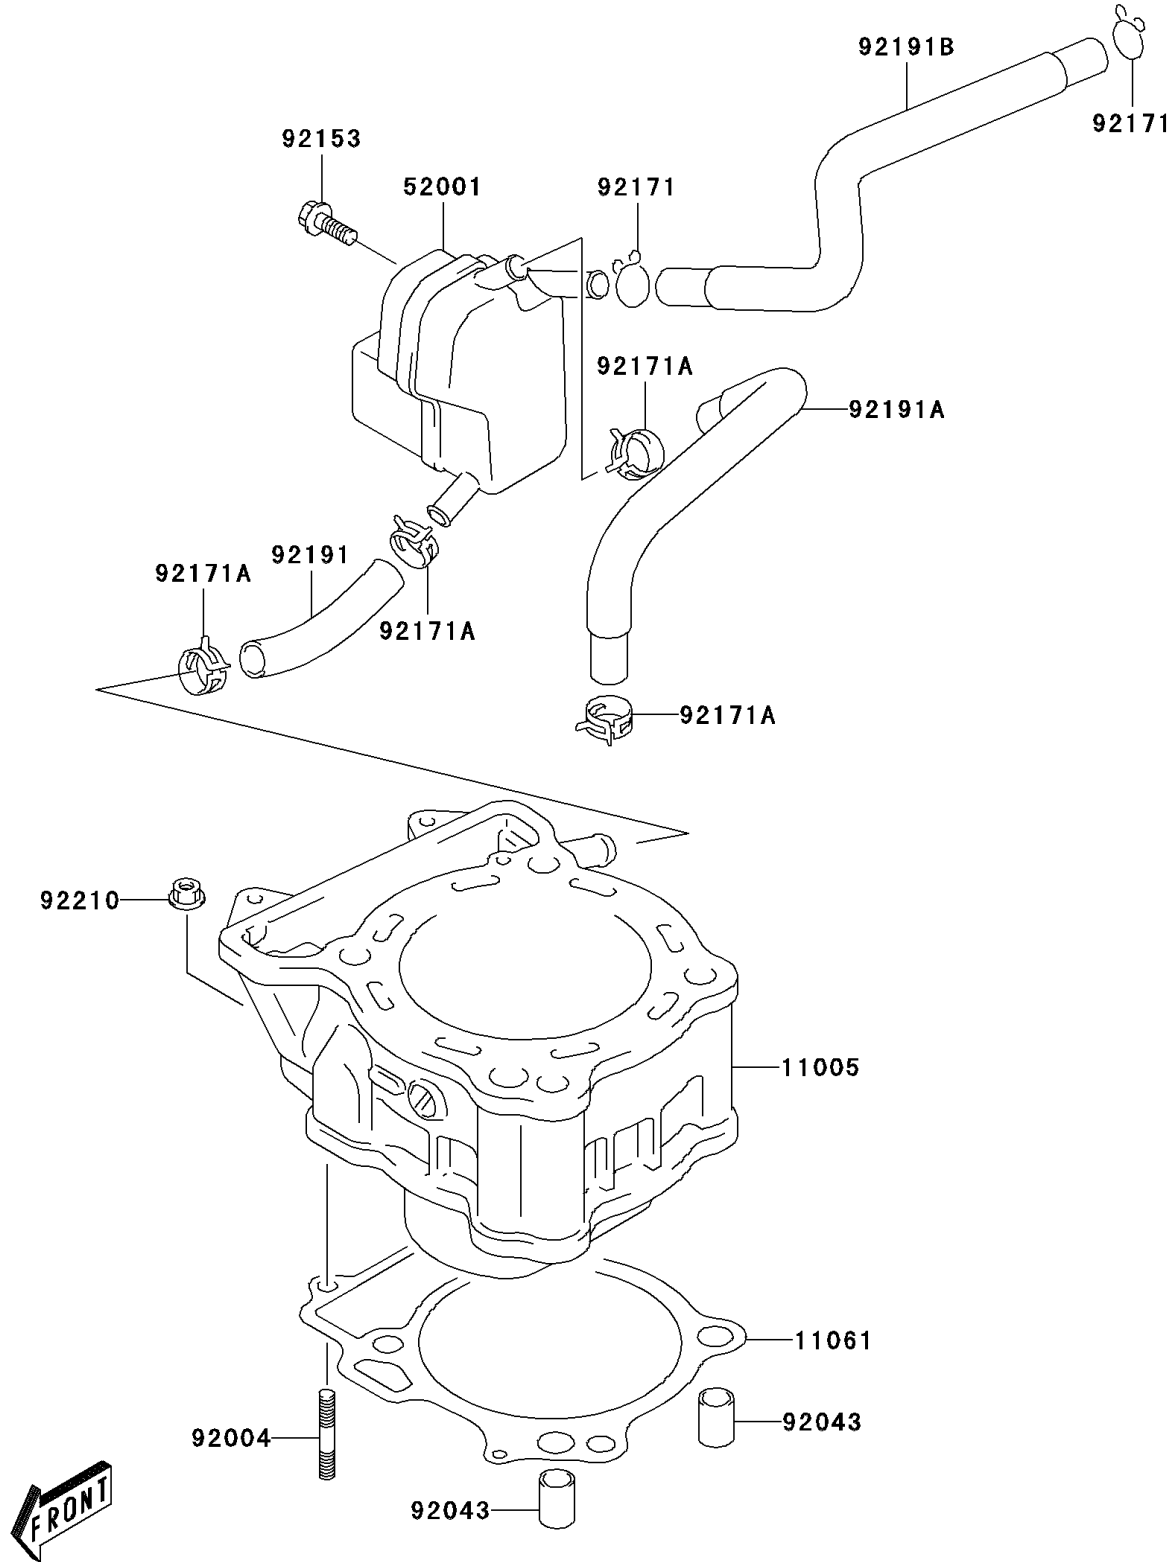

2004 KFX400 PARTS DIAGRAM

Cylinder

E1121

2004 KFX400 PARTS LIST

Cylinder

| ITEM NAME | PART NUMBER | QUANTITY |
|------------------------------------|-------------|----------|
| CYLINDER-ENGINE (Ref # 11005) | 11005-S007 | 1 |
| GASKET,CYLINDER (Ref # 11061) | 11061-S070 | 1 |
| TANK-OIL (Ref # 52001) | 52001-S005 | 1 |
| STUD (Ref # 92004) | 92004-S001 | 2 |
| PIN (Ref # 92043) | 92043-S003 | 2 |
| BOLT (Ref # 92153) | 92153-S143 | 1 |
| CLAMP (Ref # 92171) | 92171-S048 | 2 |
| CLAMP,BREATHER HOSE (Ref # 92171A) | 92171-S087 | 4 |
| TUBE,BREATHER (Ref # 92191) | 92191-S055 | 1 |
| TUBE,BREATHER (Ref # 92191A) | 92191-S056 | 1 |
| TUBE,BREATHER (Ref # 92191B) | 92191-S057 | 1 |
| NUT (Ref # 92210) | 92210-S004 | 2 |