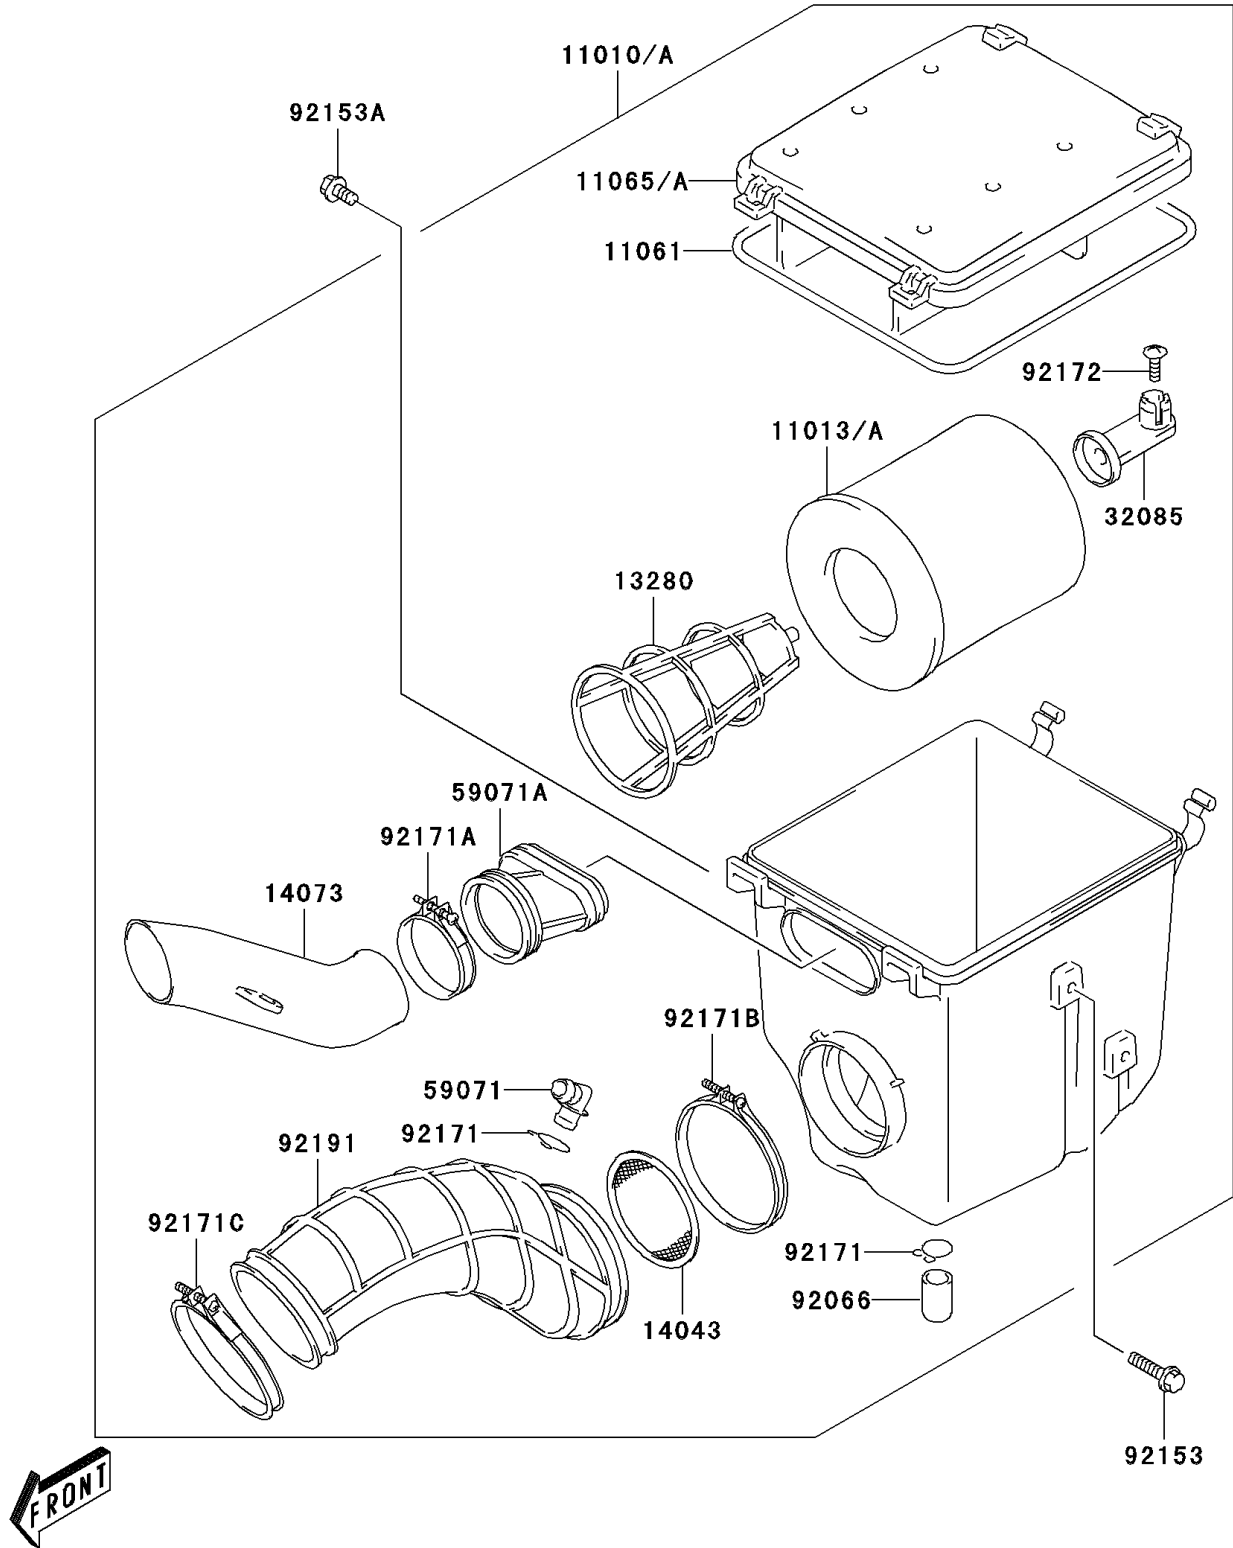

# 2004 KFX400 PARTS DIAGRAM

Air Cleaner

E1130

### Air Cleaner

ITEM NAME	PART NUMBER	QUANTITY
FILTER-ASSY-AIR (Ref # 11010)	11010-S006	1
ELEMENT-AIR FILTER (Ref # 11013A)	11013-S011	1
GASKET (Ref # 11061)	11061-S075	1
CAP,AIR CLEANER (Ref # 11065)	11065-S035	1
HOLDER (Ref # 13280)	13280-S024	1
FILTER (Ref # 14043)	14043-S004	1
DUCT,INLET (Ref # 14073)	14073-S011	1
STOPPER,HOLDER (Ref # 32085)	32085-S011	1
JOINT (Ref # 59071)	59071-S002	1
JOINT,INLET (Ref # 59071A)	59071-S005	1
PLUG (Ref # 92066)	92066-S004	1
BOLT (Ref # 92153)	92153-S002	2
BOLT (Ref # 92153A)	92153-S012	1
CLAMP (Ref # 92171)	92171-S006	2
CLAMP (Ref # 92171A)	92171-S089	1
CLAMP (Ref # 92171B)	92171-S091	1
CLAMP (Ref # 92171C)	92171-S102	1
SCREW (Ref # 92172)	92172-S055	1
TUBE,OUTLET (Ref # 92191)	92191-S060	1