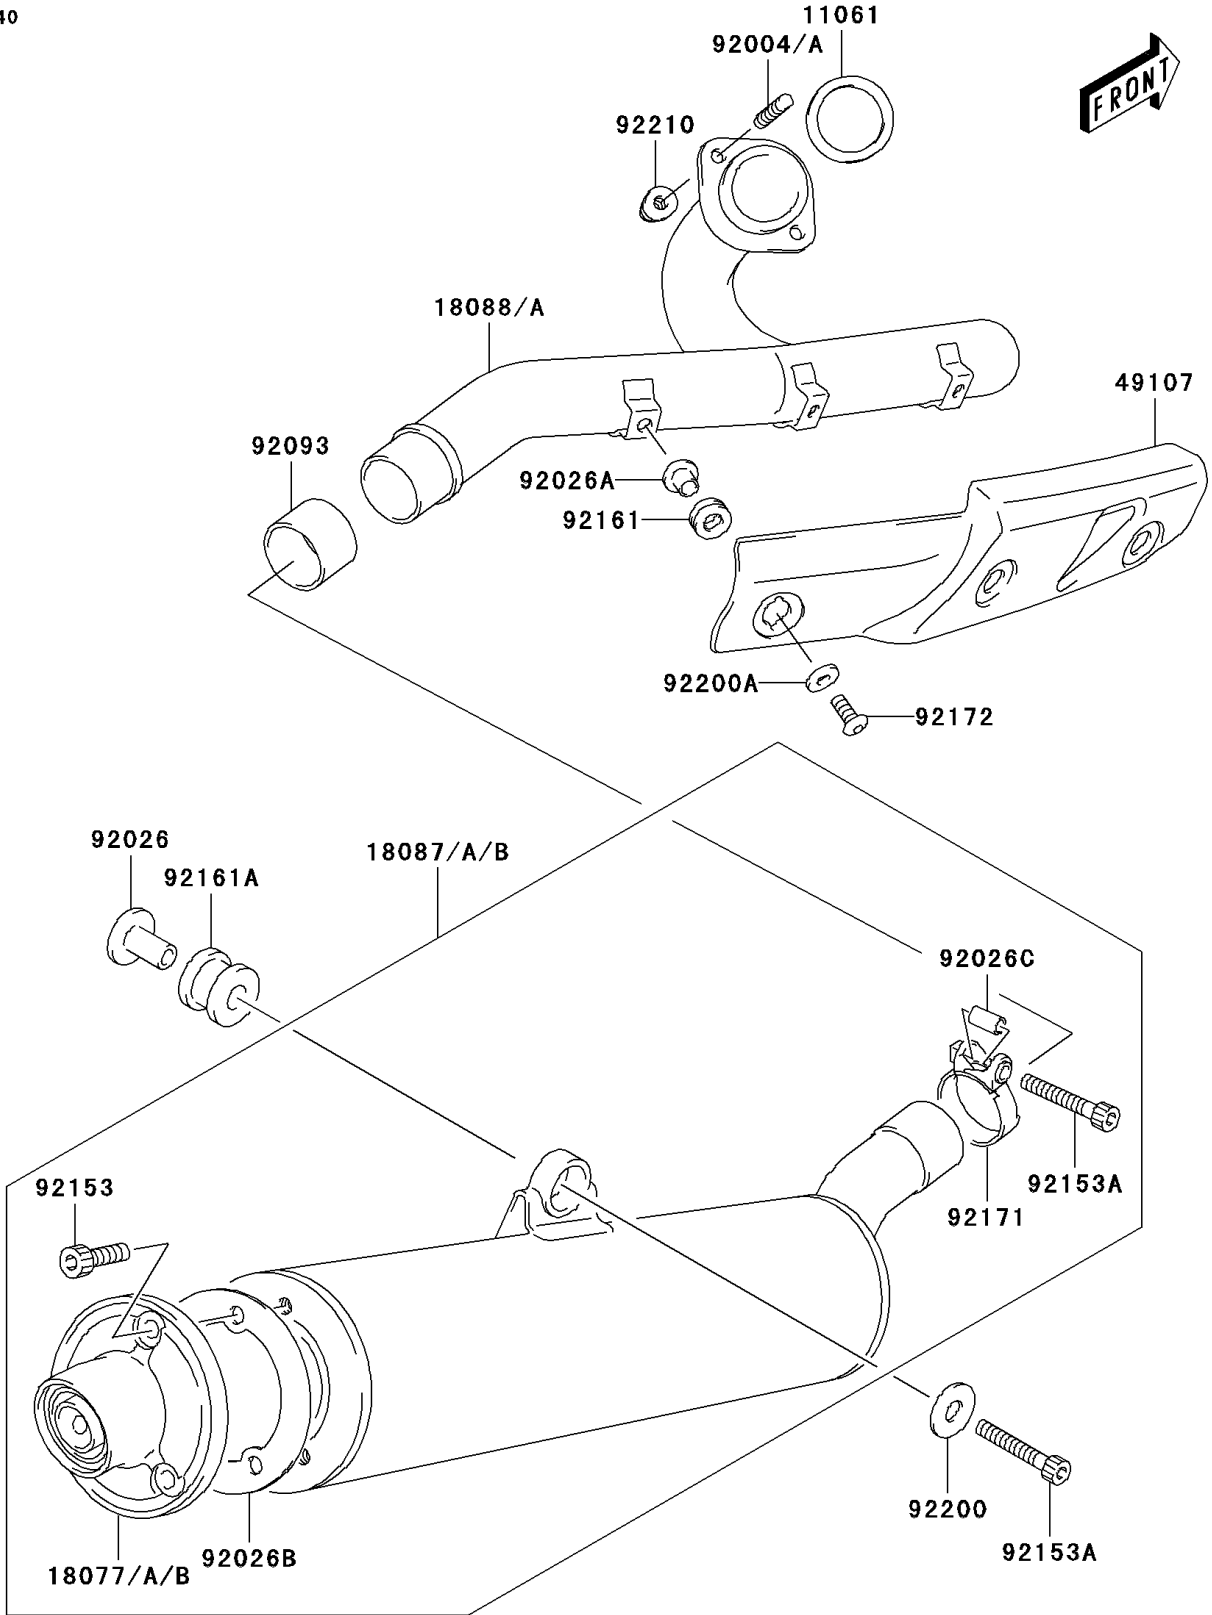

2004 KFX400 PARTS DIAGRAM

Muffler(s)

E1140

2004 KFX400 PARTS LIST

Muffler(s)

ITEM NAME	PART NUMBER	QUANTITY
GASKET,EXHAUST PIPE (Ref # 11061)	11061-S076	1
ARRESTER-SPARK (Ref # 18077A)	18077-S003	1
MUFFLER (Ref # 18087A)	18087-S009	1
PIPE-EXHAUST (Ref # 18088)	18088-S005	1
COVER-EXHAUST PIPE (Ref # 49107)	49107-S004	1
STUD,EXHAUST PIPE (Ref # 92004A)	92004-S013	2
SPACER (Ref # 92026)	92026-S088	2
SPACER (Ref # 92026A)	92026-S093	3
SPACER,MUFFLER (Ref # 92026B)	92026-S136	1
SPACER (Ref # 92026C)	92026-S137	1
SEAL (Ref # 92093)	92093-S051	1
BOLT,FRONT BRAKE CABLE (Ref # 92153)	92153-S197	3
BOLT (Ref # 92153A)	92153-S255	3
DAMPER (Ref # 92161)	92161-S087	3
DAMPER (Ref # 92161A)	92161-S090	2
CLAMP,MUFFLER CONNECTOR (Ref # 92171)	92171-S098	1
SCREW,PIPE COVER (Ref # 92172)	92172-S173	3
WASHER (Ref # 92200)	92200-S136	2
WASHER (Ref # 92200A)	92200-S152	3
NUT (Ref # 92210)	92210-S029	2