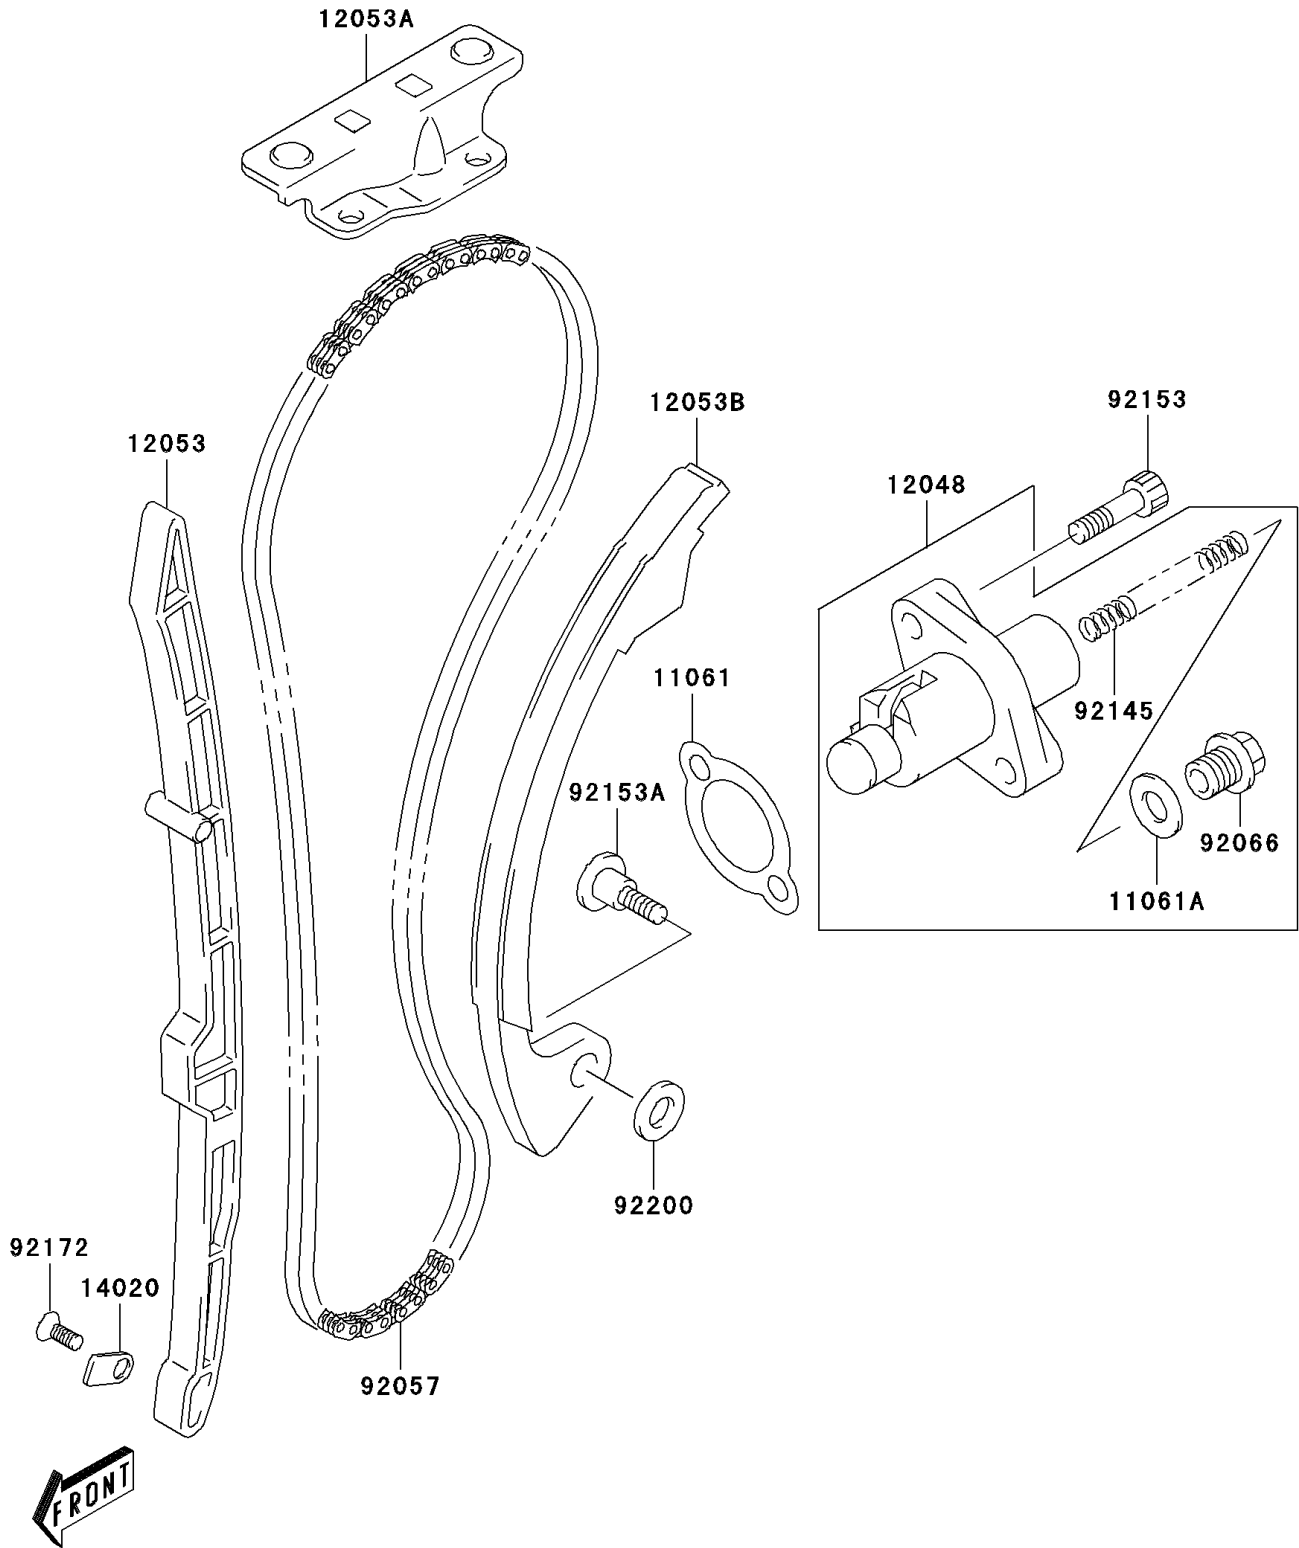

# 2003 KFX400 PARTS DIAGRAM

Cam Chain/Tensioner

E1212

## 2003 KFX400 PARTS LIST

### Cam Chain/Tensioner

ITEM NAME	PART NUMBER	QUANTITY
GASKET,TENSIONER ADJUSTER (Ref # 11061)	11061-S073	1
GASKET (Ref # 11061A)	11061-S074	1
TENSIONER-ASSY (Ref # 12048)	12048-S004	1
GUIDE-CHAIN,FR (Ref # 12053)	12053-S014	1
GUIDE-CHAIN,CNT (Ref # 12053A)	12053-S015	1
GUIDE-CHAIN (Ref # 12053B)	12053-S016	1
RETAINER (Ref # 14020)	14020-S006	1
CHAIN,CAMSHAFT DRIVE (Ref # 92057)	92057-S016	1
PLUG (Ref # 92066)	92066-S034	1
SPRING,STARTER IDLE GEAR (Ref # 92145)	92145-S155	1
BOLT,TENSIONER ADJUSTER (Ref # 92153)	92153-S257	2
BOLT,CAM CHAIN TENSIONER (Ref # 92153A)	92153-S291	1
SCREW (Ref # 92172)	92172-S112	1
WASHER,CAM CHAIN (Ref # 92200)	92200-S128	1