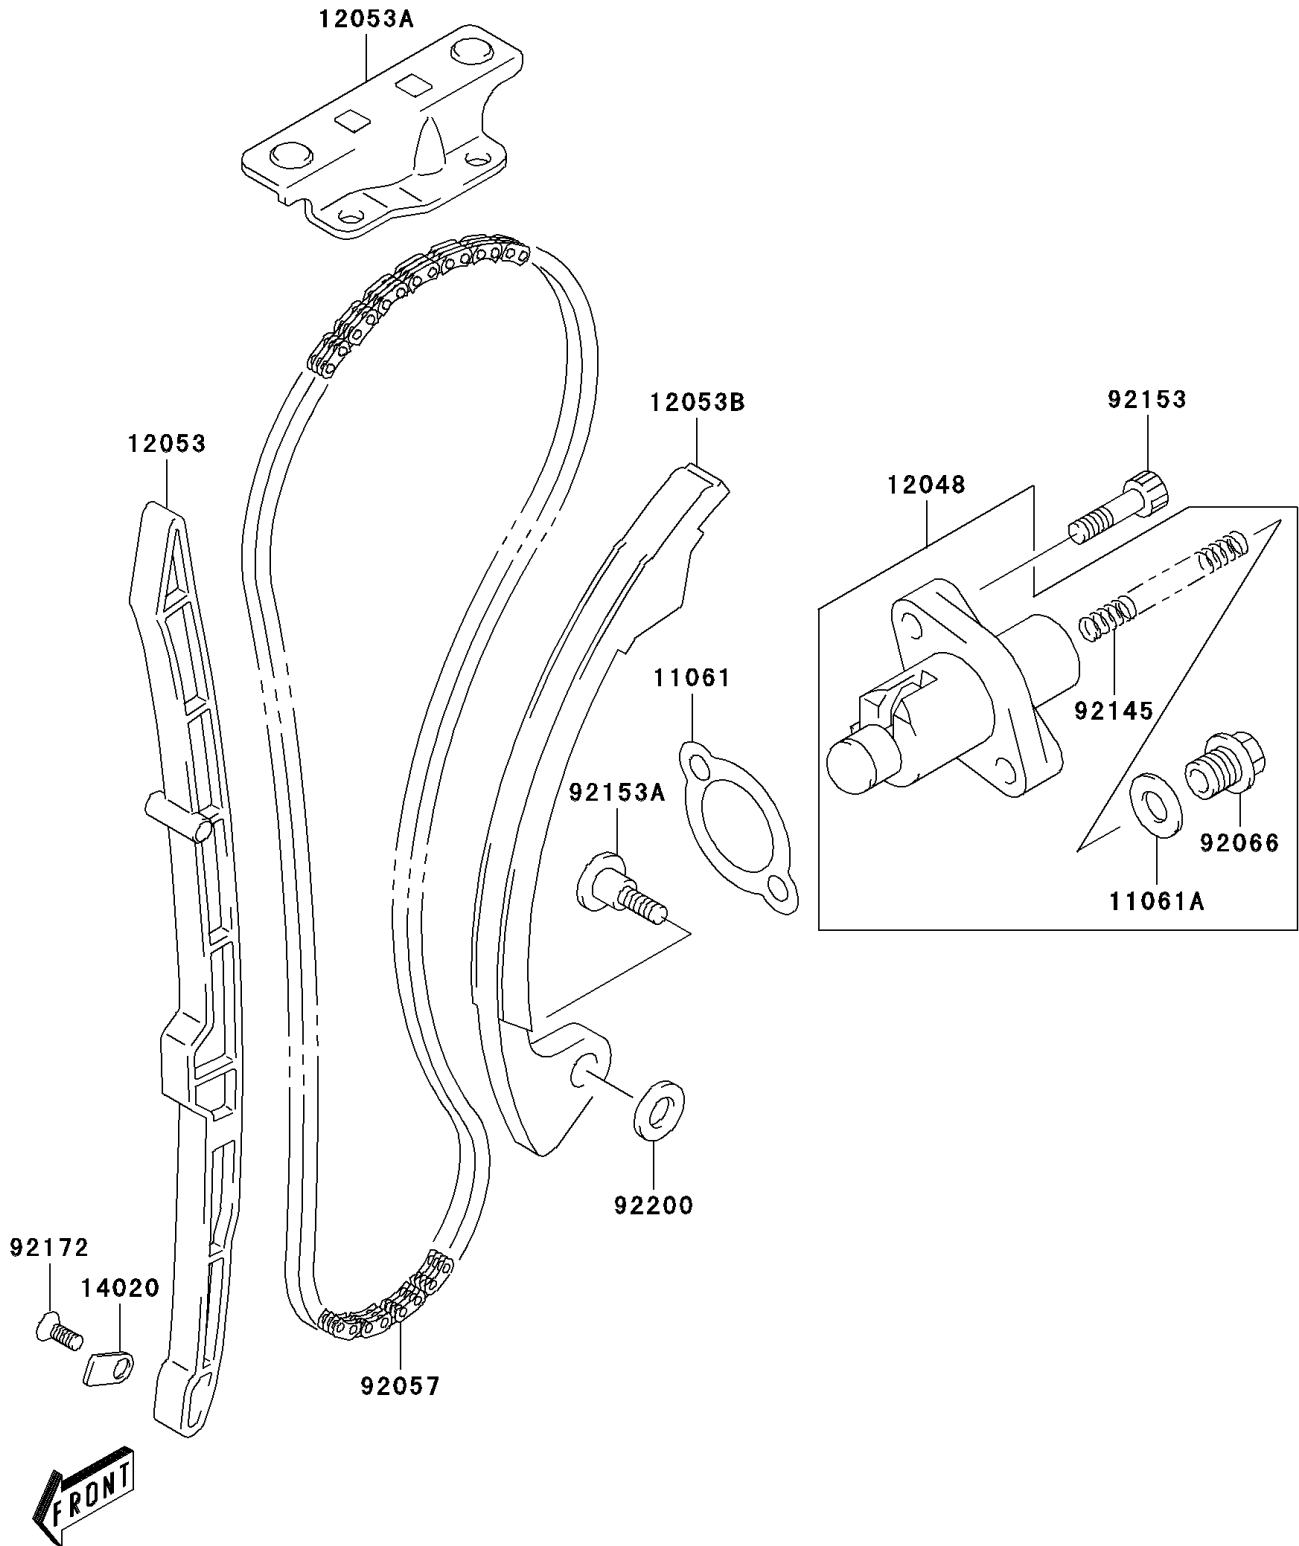

2004 KFX400 PARTS DIAGRAM

Cam Chain/Tensioner

E1212

2004 KFX400 PARTS LIST

Cam Chain/Tensioner

ITEM NAME	PART NUMBER	QUANTITY
GASKET,TENSIONER ADJUSTER (Ref # 11061)	11061-S073	1
GASKET (Ref # 11061A)	11061-S074	1
TENSIONER-ASSY (Ref # 12048)	12048-S004	1
GUIDE-CHAIN,FR (Ref # 12053)	12053-S014	1
GUIDE-CHAIN,CNT (Ref # 12053A)	12053-S015	1
GUIDE-CHAIN (Ref # 12053B)	12053-S016	1
RETAINER (Ref # 14020)	14020-S006	1
CHAIN,CAMSHAFT DRIVE (Ref # 92057)	92057-S016	1
PLUG (Ref # 92066)	92066-S034	1
SPRING,STARTER IDLE GEAR (Ref # 92145)	92145-S155	1
BOLT,TENSIONER ADJUSTER (Ref # 92153)	92153-S257	2
BOLT,CAM CHAIN TENSIONER (Ref # 92153A)	92153-S291	1
SCREW (Ref # 92172)	92172-S112	1
WASHER,CAM CHAIN (Ref # 92200)	92200-S128	1