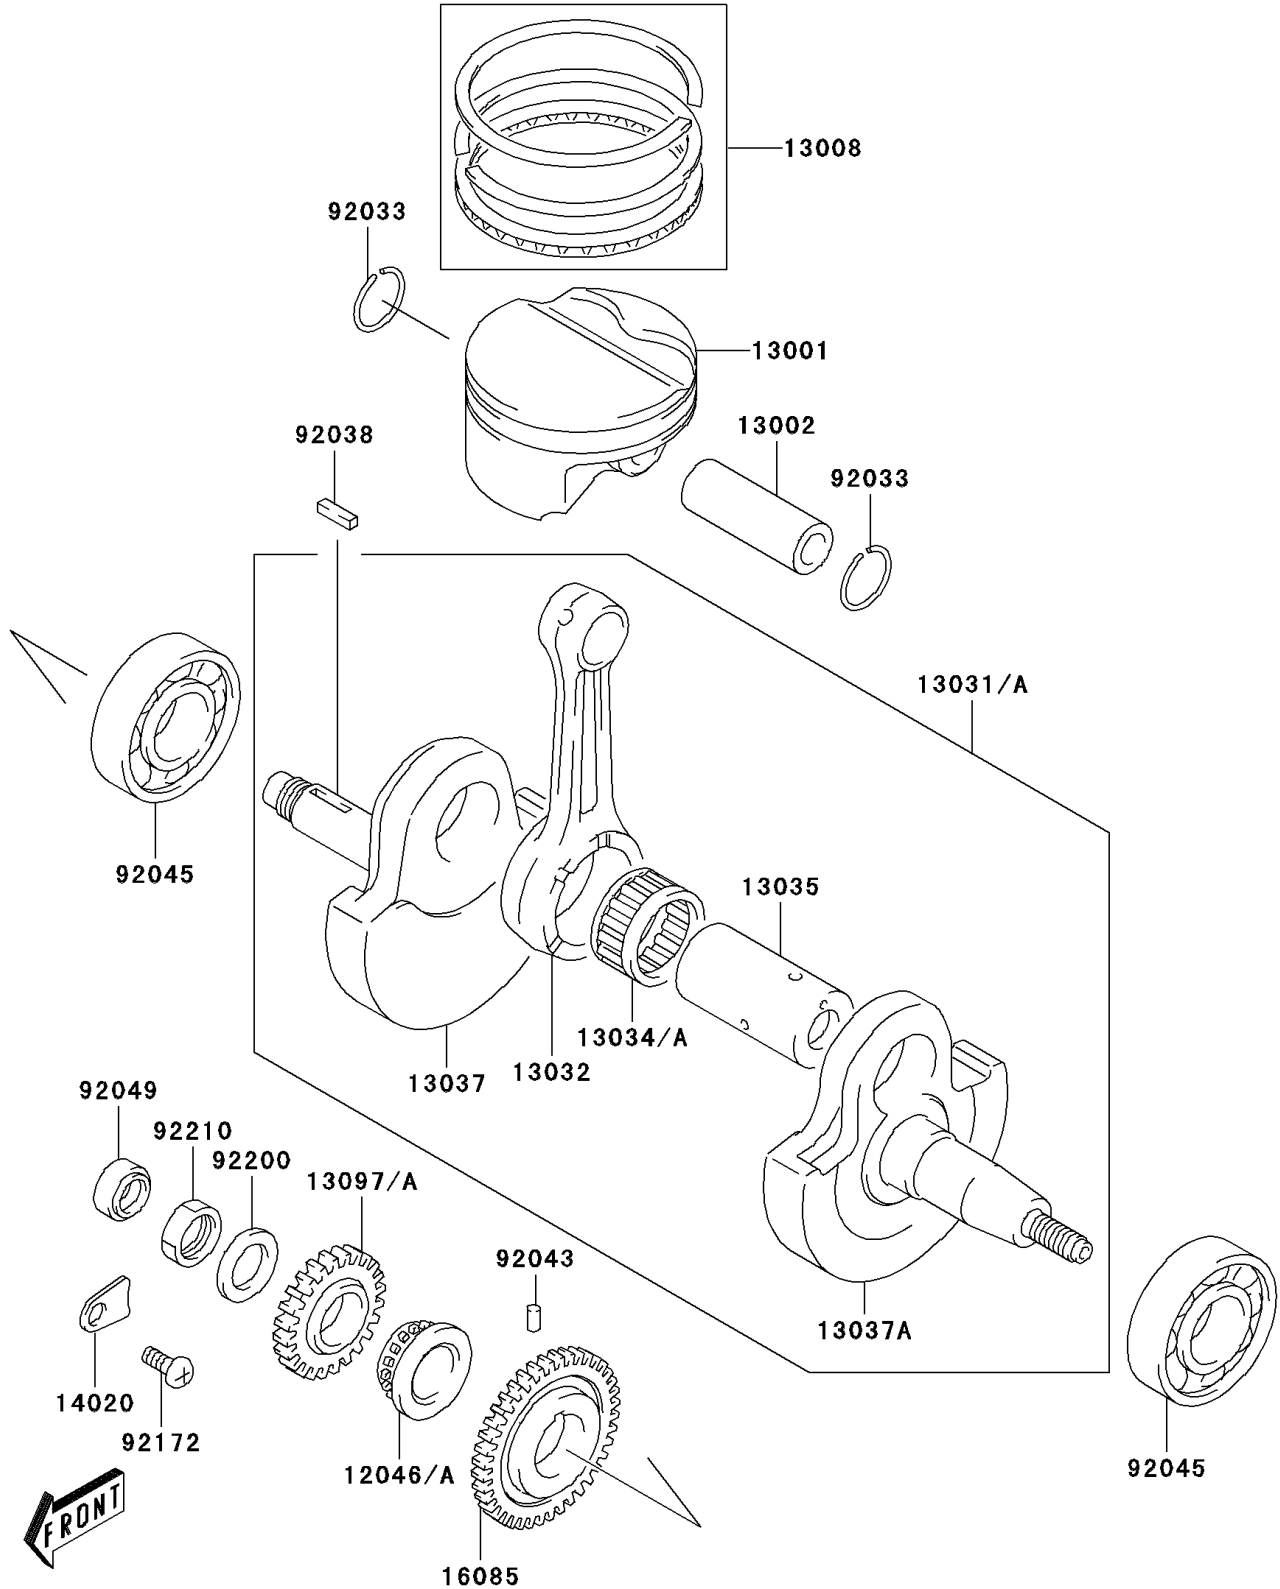

2003 KFX400 PARTS DIAGRAM

Crankshaft/Piston(s)

E1320

2003 KFX400 PARTS LIST

Crankshaft/Piston(s)

ITEM NAME	PART NUMBER	QUANTITY
SPROCKET,CAM CHAIN (Ref # 12046)	12046-S005	1
PISTON-ENGINE (Ref # 13001)	13001-S006	1
PIN-PISTON (Ref # 13002)	13002-S006	1
RING-SET-PISTON (Ref # 13008)	13008-S008	1
CRANKSHAFT-COMP (Ref # 13031)	13031-S006	1
ROD-CONNECTING (Ref # 13032)	13032-S007	1
BEARING-BIG END (Ref # 13034)	13034-S006	1
PIN-CRANK (Ref # 13035)	13035-S006	1
CRANKSHAFT,RH (Ref # 13037)	13037-S011	1
CRANKSHAFT,LH (Ref # 13037A)	13037-S012	1
GEAR-PRIMARY SPUR (Ref # 13097)	13097-S005	1
RETAINER (Ref # 14020)	14020-S009	1
GEAR,CRANK BALANCER (Ref # 16085)	16085-S004	1
RING-SNAP,PISTON PIN (Ref # 92033)	92033-S040	2
KEY,PRIMARY DRIVE GEAR (Ref # 92038)	92038-S006	1
PIN,5X8 (Ref # 92043)	92043-S008	1
BEARING-BALL,CRANKSHAFT (Ref # 92045)	92045-S054	2
SEAL-OIL,CRANKSHAFT,RH (Ref # 92049)	92049-S048	1
SCREW (Ref # 92172)	92172-S166	1
WASHER (Ref # 92200)	92200-S140	1
NUT,PRIMARY DRIVE GEAR (Ref # 92210)	92210-S102	1