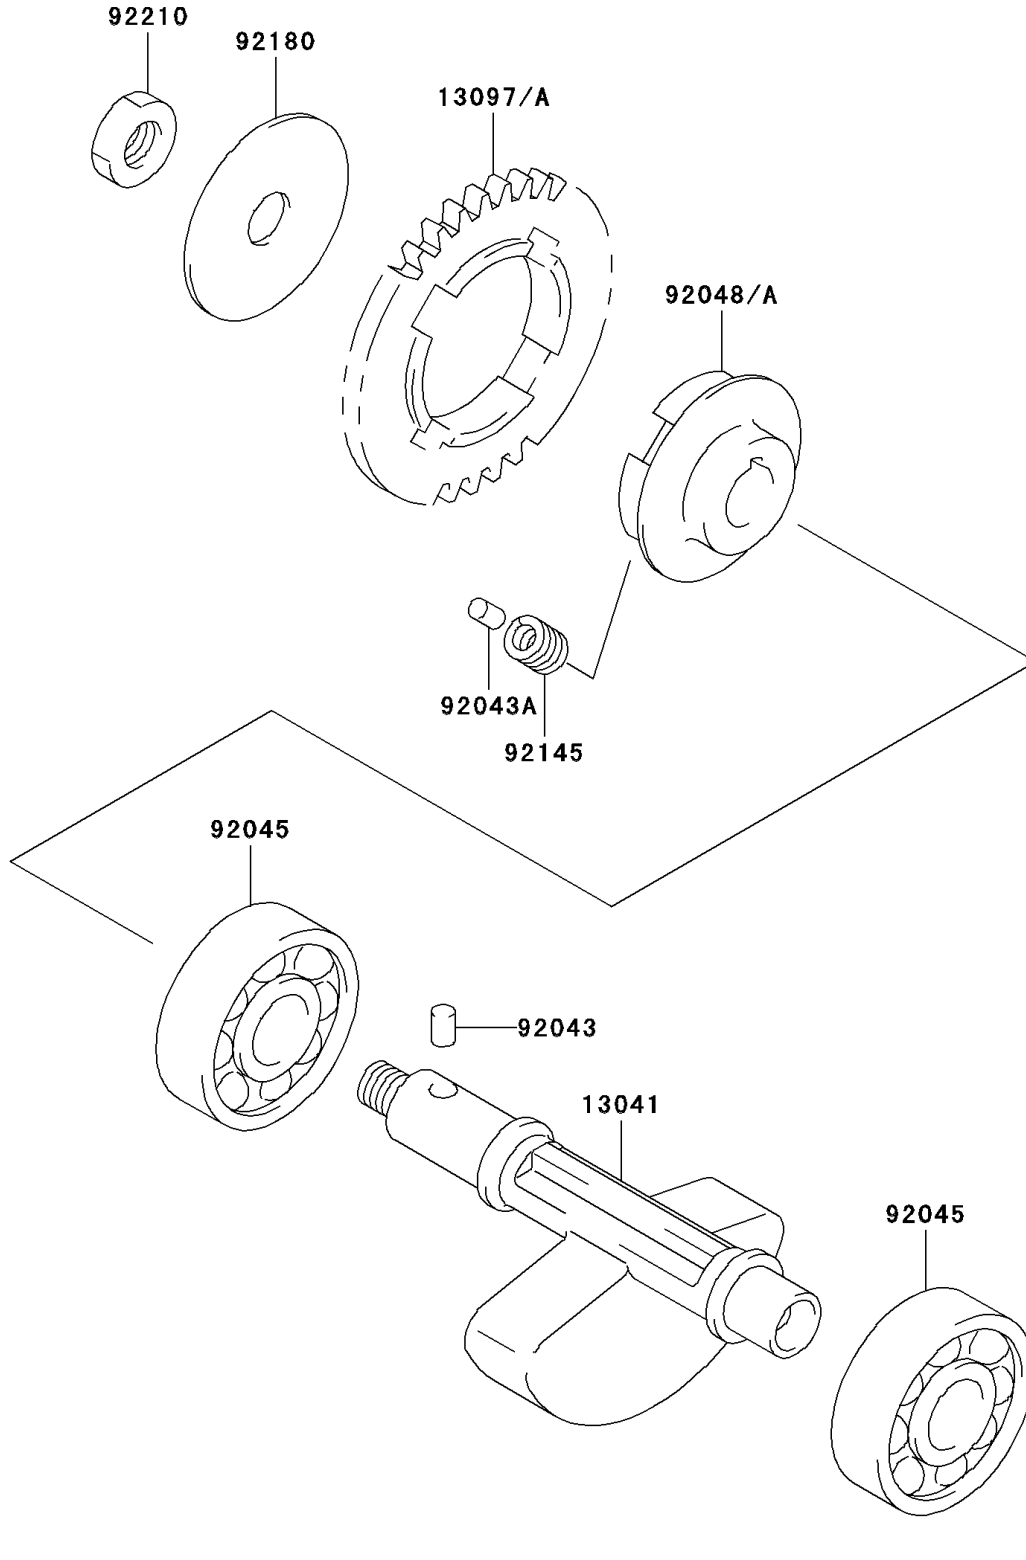

# 2003 KFX400 PARTS DIAGRAM

Balancer

E1323

## 2003 KFX400 PARTS LIST

### Balancer

ITEM NAME	PART NUMBER	QUANTITY
BALANCER,CRANK (Ref # 13041)	13041-S002	1
GEAR-PRIMARY SPUR (Ref # 13097)	13097-S004	1
PIN,5X8 (Ref # 92043)	92043-S008	1
PIN (Ref # 92043A)	92043-S037	2
BEARING-BALL,BALANCER (Ref # 92045)	92045-S050	2
RACE,OUTPUT GEAR (Ref # 92048)	92048-S005	1
SPRING (Ref # 92145)	92145-S091	4
SHIM,CRANK BALANCER (Ref # 92180)	92180-S009	1
NUT,CRANK BALANCER (Ref # 92210)	92210-S101	1