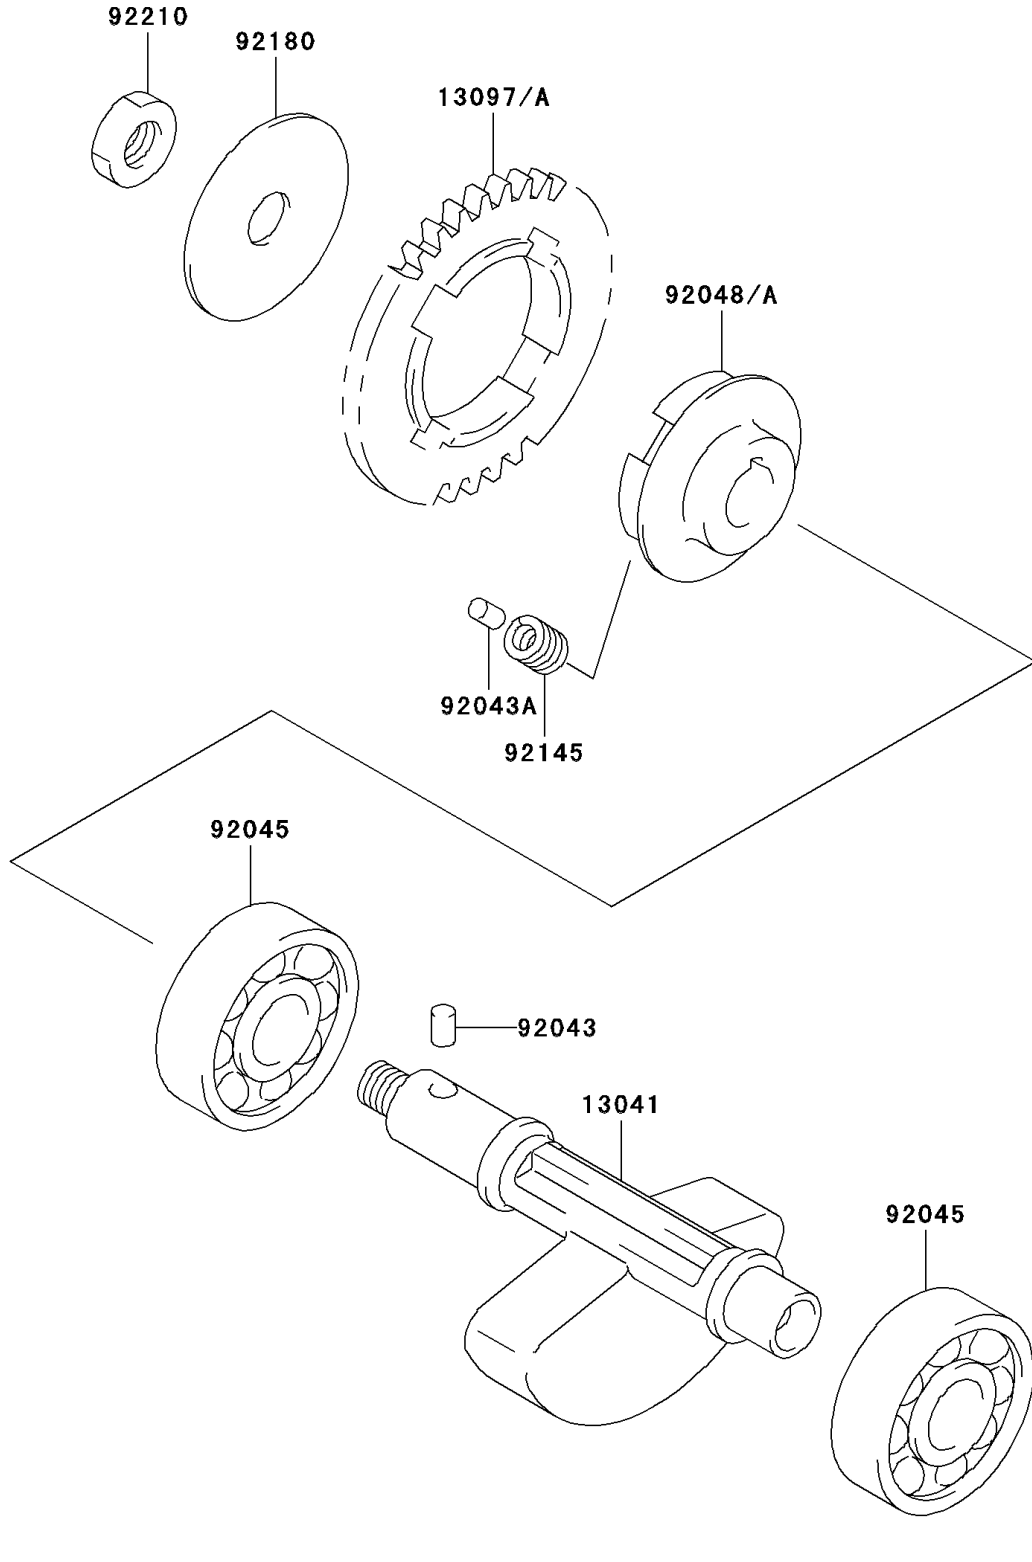

2004 KFX400 PARTS DIAGRAM

Balancer

E1323

2004 KFX400 PARTS LIST

Balancer

ITEM NAME	PART NUMBER	QUANTITY
BALANCER,CRANK (Ref # 13041)	13041-S002	1
GEAR-PRIMARY SPUR (Ref # 13097)	13097-S004	1
PIN,5X8 (Ref # 92043)	92043-S008	1
PIN (Ref # 92043A)	92043-S037	2
BEARING-BALL,BALANCER (Ref # 92045)	92045-S050	2
RACE,OUTPUT GEAR (Ref # 92048)	92048-S005	1
SPRING (Ref # 92145)	92145-S091	4
SHIM,CRANK BALANCER (Ref # 92180)	92180-S009	1
NUT,CRANK BALANCER (Ref # 92210)	92210-S101	1