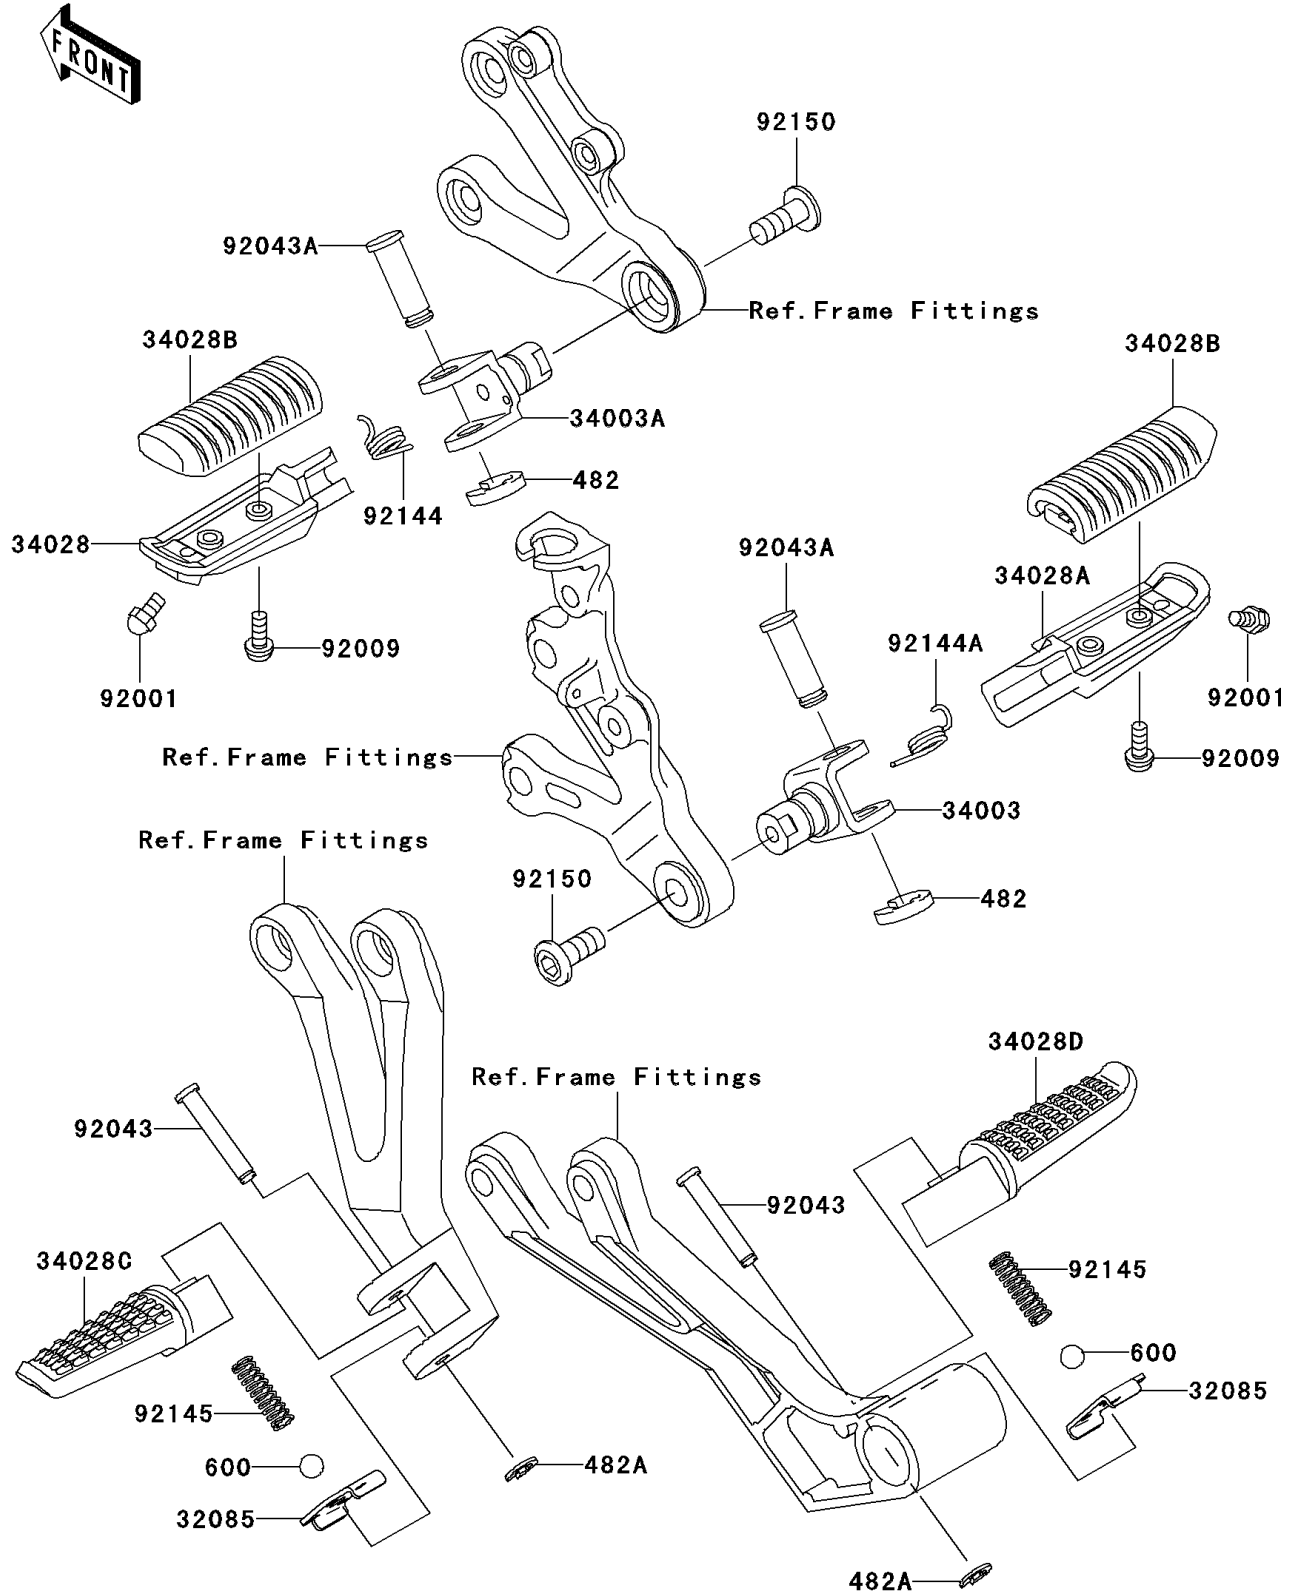

# 2006 ZZR600 PARTS DIAGRAM

Footrests

F2160

# 2006 ZZR600 PARTS LIST

Footrests

ITEM NAME	PART NUMBER	QUANTITY
-----------	-------------	----------