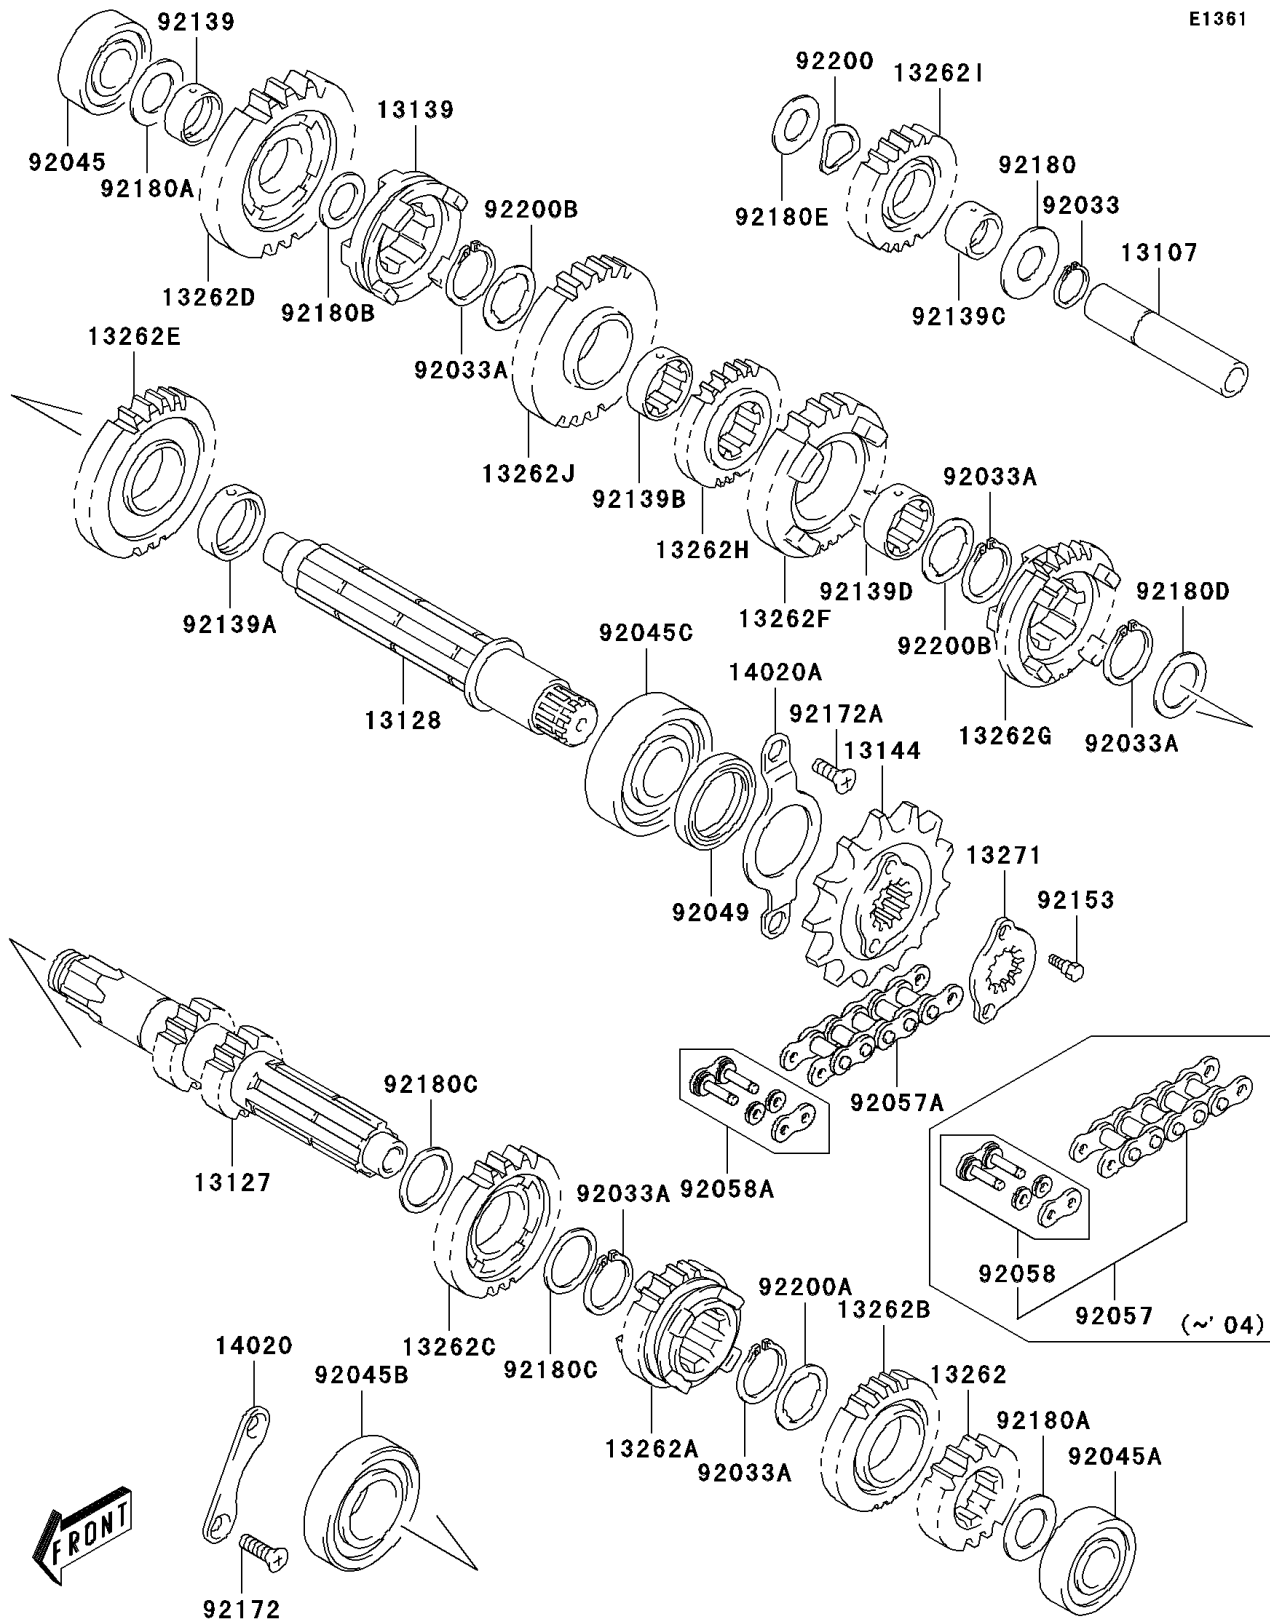

2004 KFX400 PARTS DIAGRAM

Transmission

E1361

2004 KFX400 PARTS LIST

Transmission

ITEM NAME	PART NUMBER	QUANTITY
SHAFT,REVERSE IDLE (Ref # 13107)	13107-S005	1
SHAFT-TRANSMISSION INPUT (Ref # 13127)	13127-S006	1
SHAFT-TRANSMISSION OUTPUT (Ref # 13128)	13128-S008	1
SHIFTER,REVERSE (Ref # 13139)	13139-S002	1
SPROCKET-OUTPUT,14T (Ref # 13144)	13144-S006	1
GEAR,INPUT,2ND,18T (Ref # 13262)	13262-S011	1
GEAR,INPUT,3RD,21T (Ref # 13262A)	13262-S012	1
GEAR,INPUT,4TH,23T (Ref # 13262B)	13262-S013	1
GEAR,INPUT,5TH,26T (Ref # 13262C)	13262-S014	1
GEAR,OUTPUT,LOW,33T (Ref # 13262D)	13262-S015	1
GEAR,OUTPUT,2ND,30T (Ref # 13262E)	13262-S016	1
GEAR,OUTPUT,3RD,26T (Ref # 13262F)	13262-S017	1
GEAR,OUTPUT,4TH,23T (Ref # 13262G)	13262-S018	1
GEAR,OUTPUT,5TH,22T (Ref # 13262H)	13262-S019	1
GEAR,REVERSE,24T (Ref # 13262I)	13262-S020	1
GEAR,REVERSE,28T (Ref # 13262J)	13262-S033	1
PLATE (Ref # 13271)	13271-S047	1
RETAINER (Ref # 14020)	14020-S007	1
RETAINER (Ref # 14020A)	14020-S010	1
RING-SNAP (Ref # 92033)	92033-S034	1
RING-SNAP (Ref # 92033A)	92033-S039	5
BEARING-BALL,17X40X12 (Ref # 92045)	92045-S035	1
BEARING-BALL (Ref # 92045A)	92045-S051	1
BEARING-BALL (Ref # 92045B)	92045-S052	1
BEARING-BALL (Ref # 92045C)	92045-S053	1
SEAL-OIL,DRIVE SHAFT (Ref # 92049)	92049-S051	1
CHAIN,DRIVE(RK520KZOX112L) (Ref # 92057)	92057-S013	1
JOINT-CHAIN (Ref # 92058)	92058-S004	1
BUSHING (Ref # 92139)	92139-S022	1