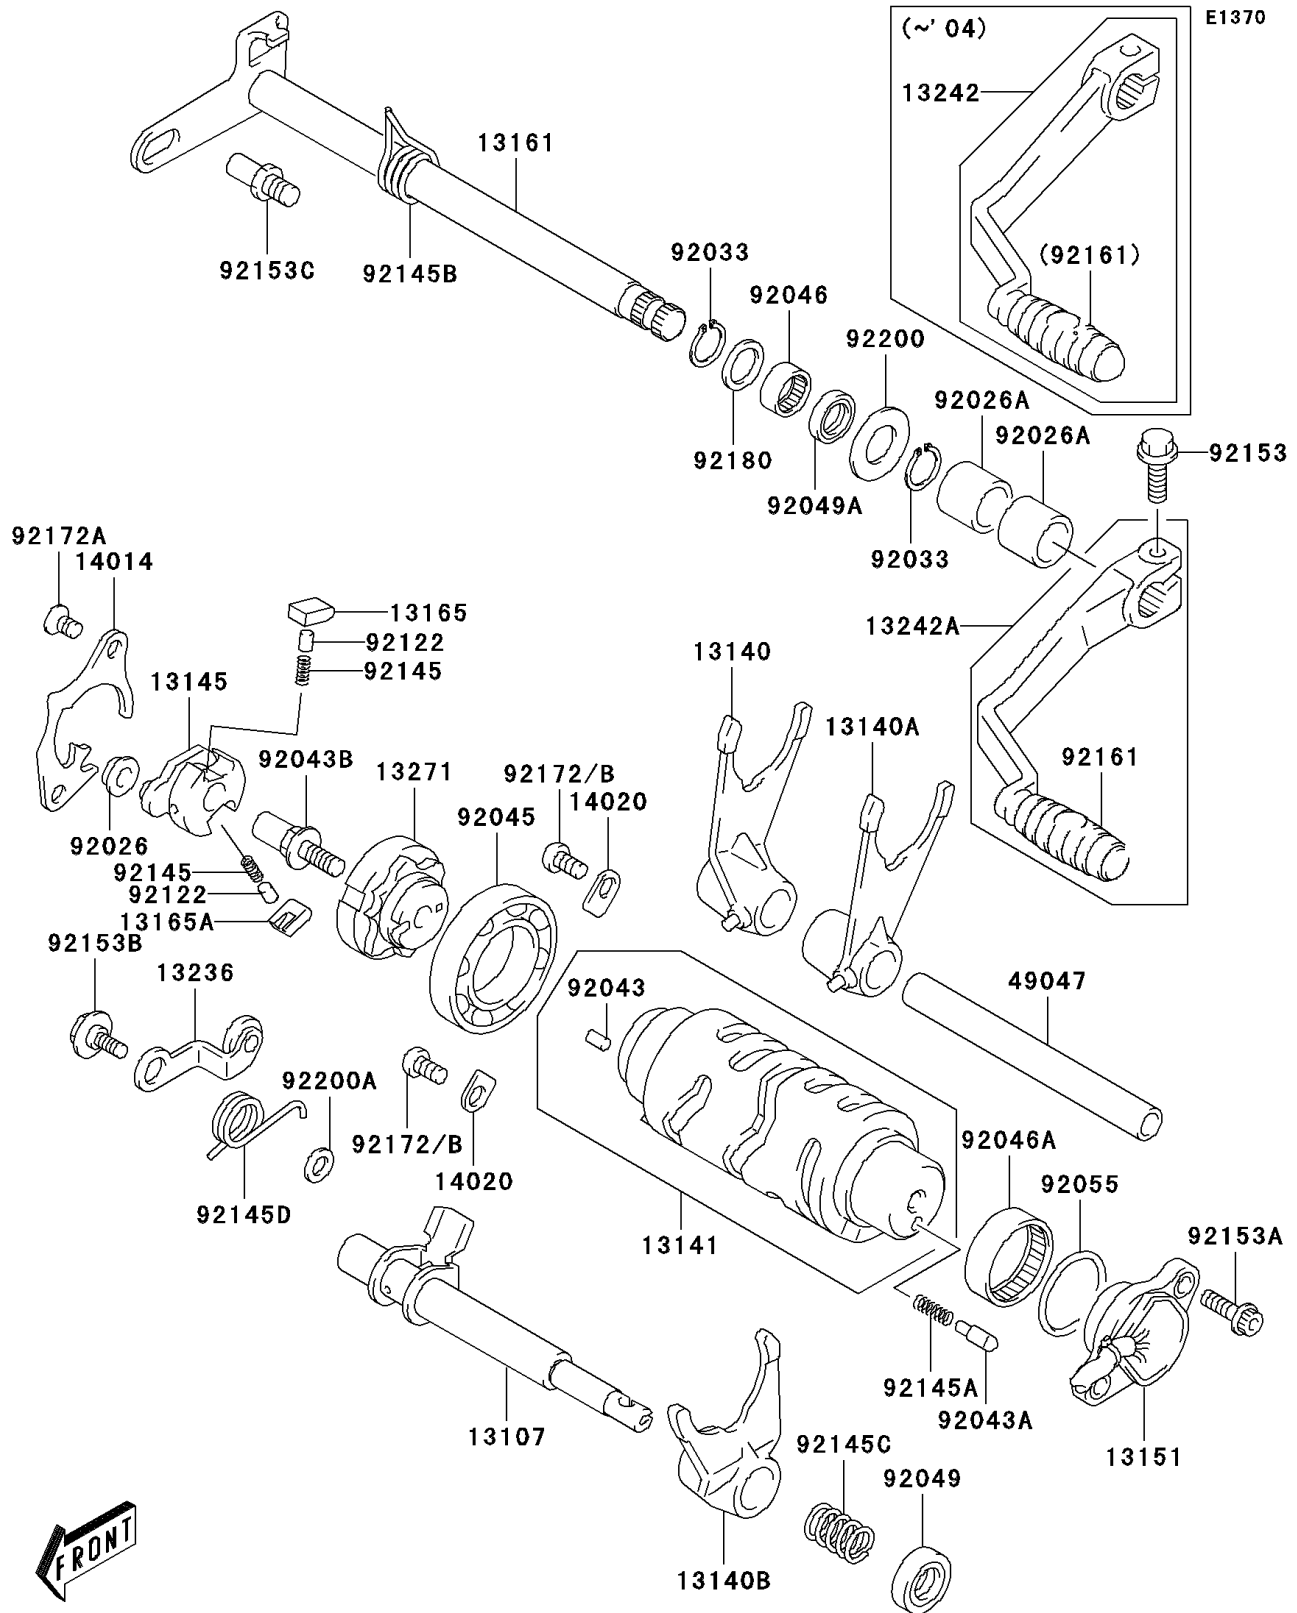

# 2004 KFX400 PARTS DIAGRAM

## Gear Change Mechanism

### Gear Change Mechanism

ITEM NAME	PART NUMBER	QUANTITY
SHAFT,REVERSE LOCK (Ref # 13107)	13107-S006	1
FORK-SHIFT (Ref # 13140)	13140-S008	1
FORK-SHIFT (Ref # 13140A)	13140-S009	1
FORK-SHIFT (Ref # 13140B)	13140-S010	1
DRUM-CHANGE (Ref # 13141)	13141-S005	1
CAM-CHANGE DRUM (Ref # 13145)	13145-S004	1
SWITCH-COMP (Ref # 13151)	13151-S002	1
LEVER-COMP-CHANGE SHAFT (Ref # 13161)	13161-S004	1
PAWL (Ref # 13165)	13165-S003	1
PAWL (Ref # 13165A)	13165-S004	1
LEVER-COMP,GEAR SHIFT (Ref # 13236)	13236-S005	1
LEVER-ASSY-CHANGE (Ref # 13242)	13242-S006	1
PLATE (Ref # 13271)	13271-S046	1
PLATE-POSITION (Ref # 14014)	14014-S004	1
RETAINER (Ref # 14020)	14020-S008	2
ROD-SHIFT (Ref # 49047)	49047-S004	1
SPACER,GEAR SHIFT CAM (Ref # 92026)	92026-S087	1
SPACER (Ref # 92026A)	92026-S089	2
RING-SNAP (Ref # 92033)	92033-S037	2
PIN,CAM STOPPER PLATE (Ref # 92043)	92043-S035	1
PIN,GEAR SHIFT (Ref # 92043A)	92043-S038	2
PIN,SHIFT CAM (Ref # 92043B)	92043-S041	1
BEARING-BALL,GEAR SHIFT (Ref # 92045)	92045-S047	1
BEARING-NEEDLE,14X20X12 (Ref # 92046)	92046-S008	1
BEARING-NEEDLE,GEAR SHIFT CAM (Ref # 92046A)	92046-S020	1
SEAL-OIL,REVERSE LOCK SHAFT (Ref # 92049)	92049-S049	1
SEAL-OIL,GEAR SHIFT (Ref # 92049A)	92049-S050	1
RING-O,26.2X2.4 (Ref # 92055)	92055-S055	1
ROLLER,5X8 (Ref # 92122)	92122-S005	2

### Gear Change Mechanism

ITEM NAME	PART NUMBER	QUANTITY
SPRING (Ref # 92145)	92145-S037	2
SPRING (Ref # 92145A)	92145-S089	2
SPRING (Ref # 92145B)	92145-S094	1
SPRING,REVERSE LOCK (Ref # 92145C)	92145-S101	1
SPRING (Ref # 92145D)	92145-S102	1
BOLT (Ref # 92153)	92153-S013	1
BOLT (Ref # 92153A)	92153-S252	2
BOLT,6X14.3 (Ref # 92153B)	92153-S285	1
BOLT (Ref # 92153C)	92153-S292	1
DAMPER,PEDAL (Ref # 92161)	92161-S093	1
SCREW (Ref # 92172A)	92172-S112	2
SCREW (Ref # 92172B)	92172-S170	2
SHIM,GEAR SHIFT (Ref # 92180)	92180-S045	1
WASHER,14X29X1.50 (Ref # 92200)	92200-S086	1
WASHER (Ref # 92200A)	92200-S127	1