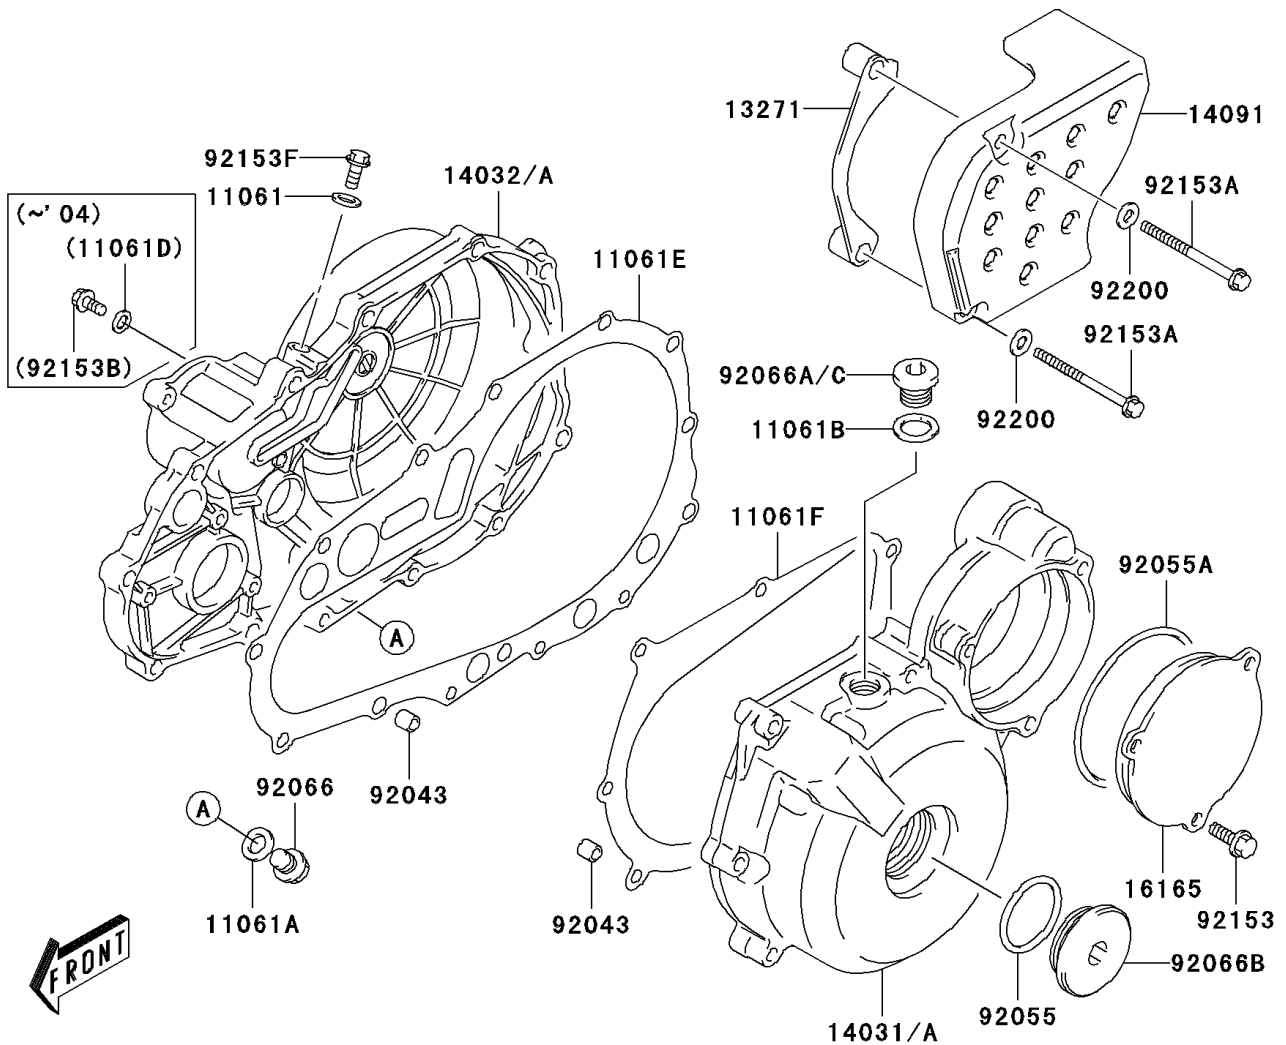

2004 KFX400 PARTS DIAGRAM

Engine Cover(s)

E1431

2004 KFX400 PARTS LIST

Engine Cover(s)

ITEM NAME	PART NUMBER	QUANTITY
GASKET,5.8X13X1.2 (Ref # 11061)	11061-S001	2
GASKET,12X16X2 (Ref # 11061A)	11061-S005	1
GASKET,13.8X18.8X0.4 (Ref # 11061B)	11061-S006	1
GASKET,8.2X14X1 (Ref # 11061C)	11061-S020	1
GASKET (Ref # 11061D)	11061-S045	1
GASKET,CLUTCH COVER (Ref # 11061E)	11061-S071	1
GASKET,MAGNETO COVER (Ref # 11061F)	11061-S072	1
PLATE (Ref # 13271)	13271-S048	1
COVER-GENERATOR (Ref # 14031)	14031-S006	1
COVER-CLUTCH (Ref # 14032)	14032-S007	1
COVER (Ref # 14091)	14091-S080	1
SEPARATOR,STARTER IDLE GEAR (Ref # 16165)	16165-S010	1
PIN (Ref # 92043)	92043-S001	4
RING-O,32.7X3.1 (Ref # 92055)	92055-S056	1
RING-O,69.6X2.6 (Ref # 92055A)	92055-S057	1
PLUG (Ref # 92066)	92066-S001	1
PLUG (Ref # 92066A)	92066-S003	1
PLUG,CRANKSHAFT HOLE,W.SILVER (Ref # 92066B)	92066-S033-515	1
BOLT (Ref # 92153)	92153-S001	3
BOLT (Ref # 92153A)	92153-S007	2
BOLT (Ref # 92153B)	92153-S010	1
BOLT (Ref # 92153C)	92153-S015	1
BOLT (Ref # 92153D)	92153-S062	16
BOLT (Ref # 92153E)	92153-S128	4
BOLT (Ref # 92153F)	92153-S144	1
WASHER,SPROCKET COVER (Ref # 92200)	92200-S132	2