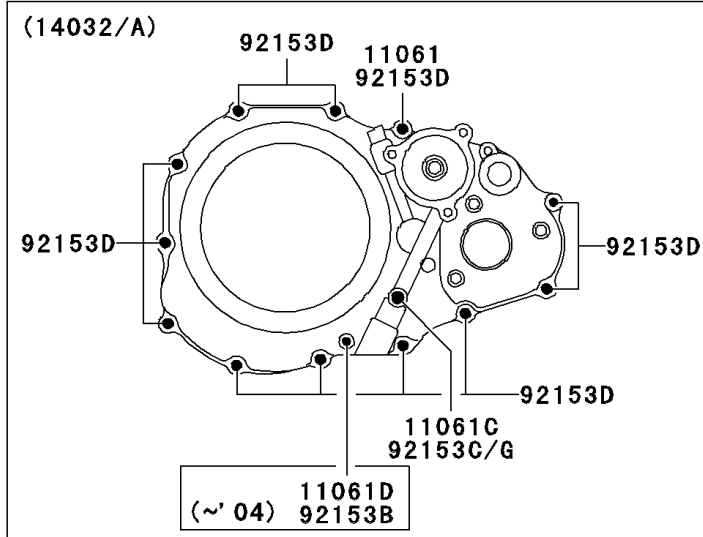

2004 KFX400 PARTS DIAGRAM

Engine Cover(s)

E1431

2004 KFX400 PARTS LIST

Engine Cover(s)

ITEM NAME	PART NUMBER	QUANTITY
GASKET,5.8X13X1.2 (Ref # 11061)	11061-S001	2
GASKET,12X16X2 (Ref # 11061A)	11061-S005	1
GASKET,13.8X18.8X0.4 (Ref # 11061B)	11061-S006	1
GASKET,8.2X14X1 (Ref # 11061C)	11061-S020	1
GASKET (Ref # 11061D)	11061-S045	1
GASKET,CLUTCH COVER (Ref # 11061E)	11061-S071	1
GASKET,MAGNETO COVER (Ref # 11061F)	11061-S072	1
PLATE (Ref # 13271)	13271-S048	1
COVER-GENERATOR (Ref # 14031)	14031-S006	1
COVER-CLUTCH (Ref # 14032)	14032-S007	1
COVER (Ref # 14091)	14091-S080	1
SEPARATOR,STARTER IDLE GEAR (Ref # 16165)	16165-S010	1
PIN (Ref # 92043)	92043-S001	4
RING-O,32.7X3.1 (Ref # 92055)	92055-S056	1
RING-O,69.6X2.6 (Ref # 92055A)	92055-S057	1
PLUG (Ref # 92066)	92066-S001	1
PLUG (Ref # 92066A)	92066-S003	1
PLUG,CRANKSHAFT HOLE,W.SILVER (Ref # 92066B)	92066-S033-515	1
BOLT (Ref # 92153)	92153-S001	3
BOLT (Ref # 92153A)	92153-S007	2
BOLT (Ref # 92153B)	92153-S010	1
BOLT (Ref # 92153C)	92153-S015	1
BOLT (Ref # 92153D)	92153-S062	16
BOLT (Ref # 92153E)	92153-S128	4
BOLT (Ref # 92153F)	92153-S144	1
WASHER,SPROCKET COVER (Ref # 92200)	92200-S132	2