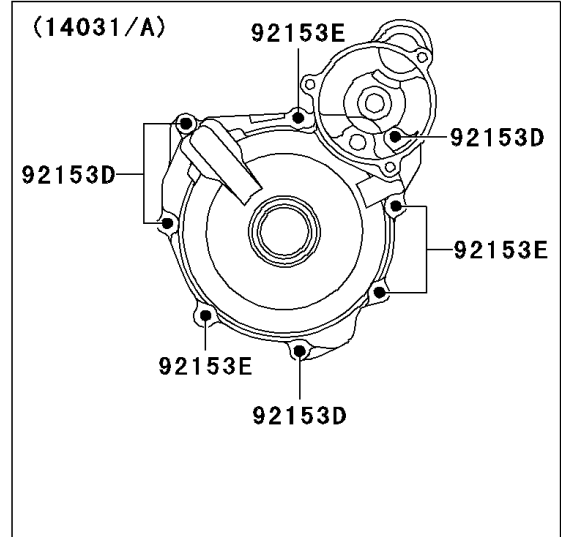

2004 KFX400 PARTS DIAGRAM

Engine Cover(s)

E1431

2004 KFX400 PARTS LIST

Engine Cover(s)

ITEM NAME	PART NUMBER	QUANTITY
GASKET,5.8X13X1.2 (Ref # 11061)	11061-S001	2
GASKET,12X16X2 (Ref # 11061A)	11061-S005	1
GASKET,13.8X18.8X0.4 (Ref # 11061B)	11061-S006	1
GASKET,8.2X14X1 (Ref # 11061C)	11061-S020	1
GASKET (Ref # 11061D)	11061-S045	1
GASKET,CLUTCH COVER (Ref # 11061E)	11061-S071	1
GASKET,MAGNETO COVER (Ref # 11061F)	11061-S072	1
PLATE (Ref # 13271)	13271-S048	1
COVER-GENERATOR (Ref # 14031)	14031-S006	1
COVER-CLUTCH (Ref # 14032)	14032-S007	1
COVER (Ref # 14091)	14091-S080	1
SEPARATOR,STARTER IDLE GEAR (Ref # 16165)	16165-S010	1
PIN (Ref # 92043)	92043-S001	4
RING-O,32.7X3.1 (Ref # 92055)	92055-S056	1
RING-O,69.6X2.6 (Ref # 92055A)	92055-S057	1
PLUG (Ref # 92066)	92066-S001	1
PLUG (Ref # 92066A)	92066-S003	1
PLUG,CRANKSHAFT HOLE,W.SILVER (Ref # 92066B)	92066-S033-515	1
BOLT (Ref # 92153)	92153-S001	3
BOLT (Ref # 92153A)	92153-S007	2
BOLT (Ref # 92153B)	92153-S010	1
BOLT (Ref # 92153C)	92153-S015	1
BOLT (Ref # 92153D)	92153-S062	16
BOLT (Ref # 92153E)	92153-S128	4
BOLT (Ref # 92153F)	92153-S144	1
WASHER,SPROCKET COVER (Ref # 92200)	92200-S132	2