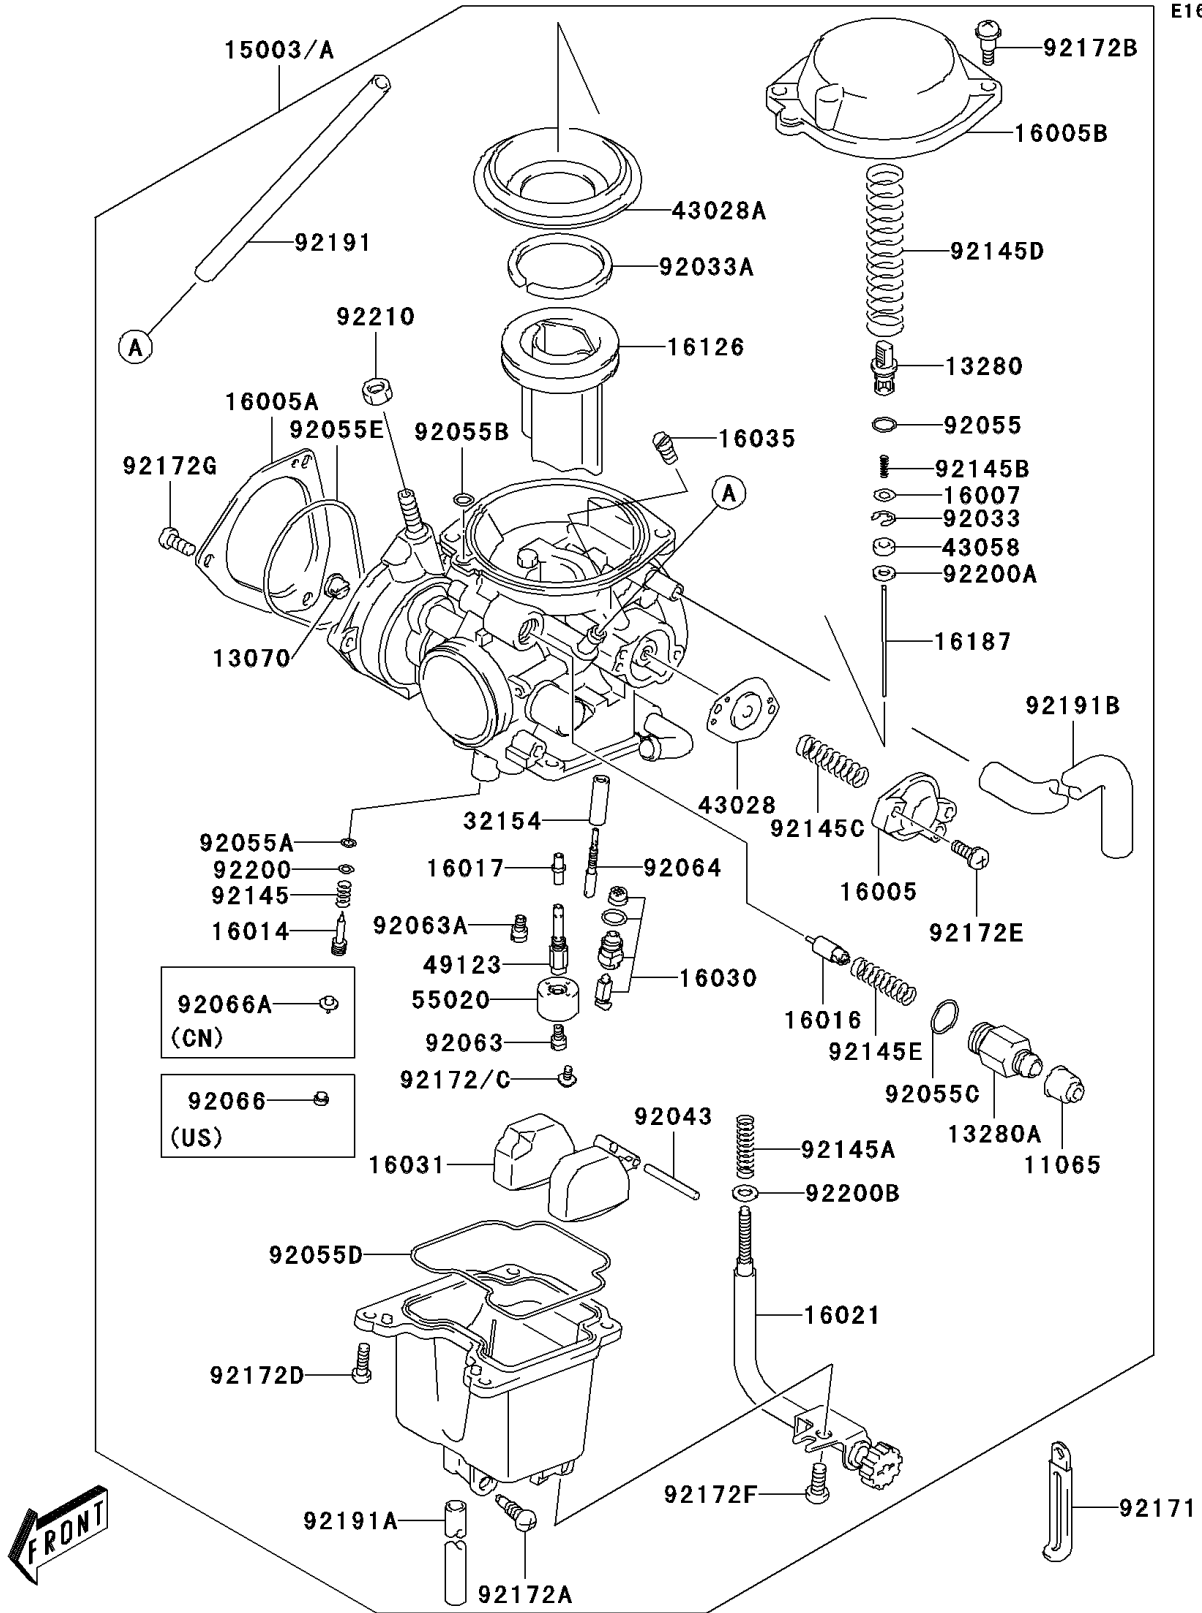

# 2004 KFX400 PARTS DIAGRAM

Carburetor(A2)

E1611A

### Carburetor(A2)

ITEM NAME	PART NUMBER	QUANTITY
CAP (Ref # 11065)	11065-S020	1
GUIDE (Ref # 13070)	13070-S010	1
HOLDER (Ref # 13280)	13280-S002	1
HOLDER (Ref # 13280A)	13280-S038	1
TOP-CHAMBER (Ref # 16005)	16005-S004	1
TOP-CHAMBER,THROTTLE (Ref # 16005A)	16005-S005	1
TOP-CHAMBER,DIAPHRAGM (Ref # 16005B)	16005-S006	1
SEAT-SPRING (Ref # 16007)	16007-S005	1
SCREW-PILOT AIR (Ref # 16014)	16014-S005	1
PLUNGER (Ref # 16016)	16016-S007	1
JET-NEEDLE,P-0M (Ref # 16017)	16017-S005	1
SCREW-THROTTLE STOP (Ref # 16021)	16021-S005	1
VALVE-FLOAT (Ref # 16030)	16030-S006	1
FLOAT (Ref # 16031)	16031-S006	1
JET-AIR (Ref # 16035)	16035-S006	1
VALVE (Ref # 16126)	16126-S010	1
NEEDLE-JET,5E26-1 (Ref # 16187)	16187-S007	1
PIPE (Ref # 32154)	32154-S004	1
DIAPHRAGM (Ref # 43028)	43028-S008	1
DIAPHRAGM (Ref # 43028A)	43028-S009	1
RING (Ref # 43058)	43058-S001	1
HOLDER-MAIN JET (Ref # 49123)	49123-S008	1
GUARD,JET (Ref # 55020)	55020-S039	1
RING-SNAP,MULTIPLE JET (Ref # 92033)	92033-S008	1
RING-SNAP (Ref # 92033A)	92033-S041	1
PIN (Ref # 92043)	92043-S034	1
RING-O,ID:4.8 (Ref # 92055)	92055-S003	1
RING-O (Ref # 92055A)	92055-S013	1
RING-O (Ref # 92055B)	92055-S044	1