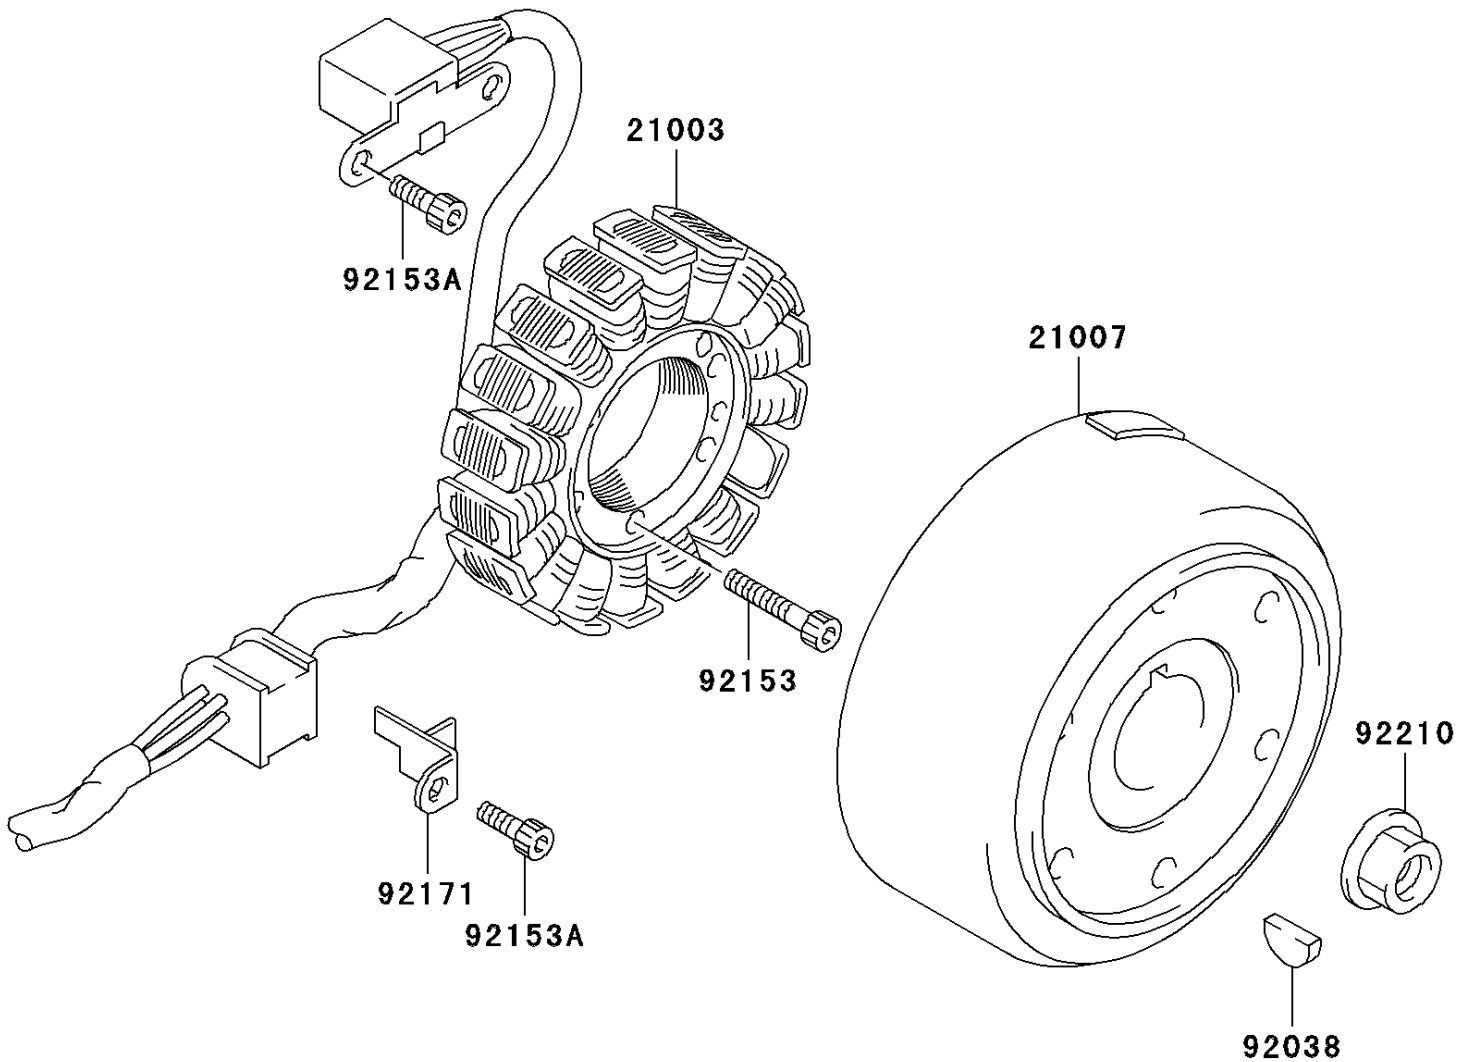

2003 KFX400 PARTS DIAGRAM

Generator

E1810

2003 KFX400 PARTS LIST

Generator

ITEM NAME	PART NUMBER	QUANTITY
STATOR,MAGNETO (Ref # 21003)	21003-S006	1
ROTOR,MAGNETO (Ref # 21007)	21007-S007	1
KEY (Ref # 92038)	92038-S002	1
BOLT (Ref # 92153)	92153-S081	3
BOLT (Ref # 92153A)	92153-S256	3
CLAMP,MAGNETO LEAD (Ref # 92171)	92171-S099	1
NUT,MAGNETO ROTOR (Ref # 92210)	92210-S107	1