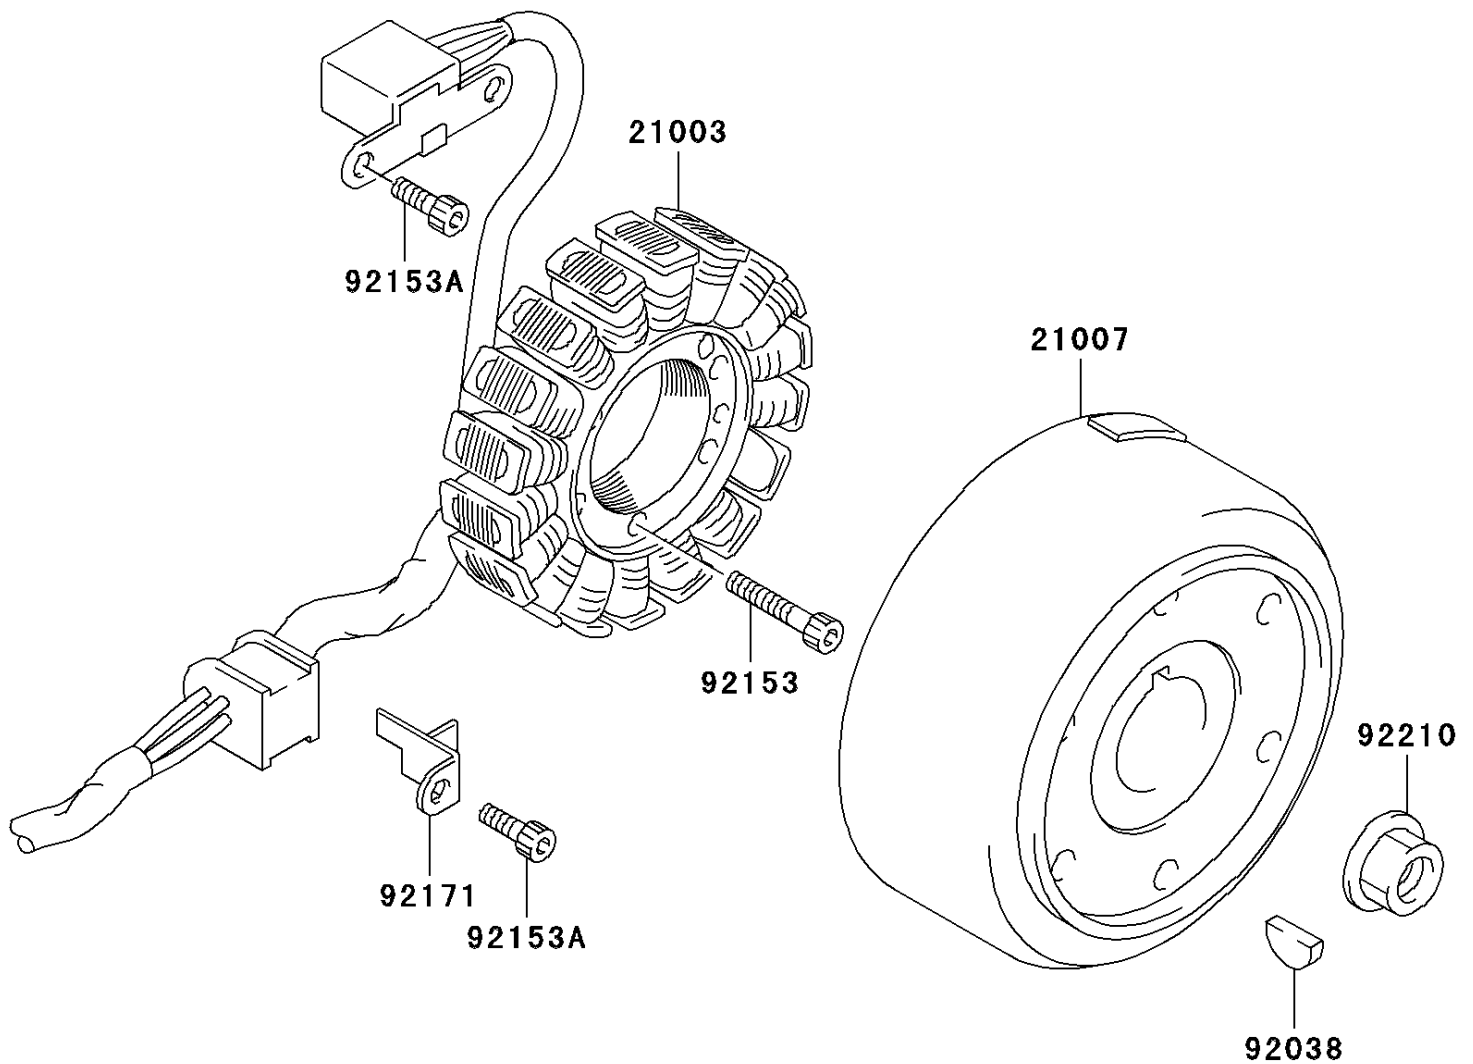

2003 KFX400 PARTS DIAGRAM

Generator

E1810

2003 KFX400 PARTS LIST

Generator

ITEM NAME	PART NUMBER	QUANTITY
STATOR,MAGNETO (Ref # 21003)	21003-S006	1
ROTOR,MAGNETO (Ref # 21007)	21007-S007	1
KEY (Ref # 92038)	92038-S002	1
BOLT (Ref # 92153)	92153-S081	3
BOLT (Ref # 92153A)	92153-S256	3
CLAMP,MAGNETO LEAD (Ref # 92171)	92171-S099	1
NUT,MAGNETO ROTOR (Ref # 92210)	92210-S107	1