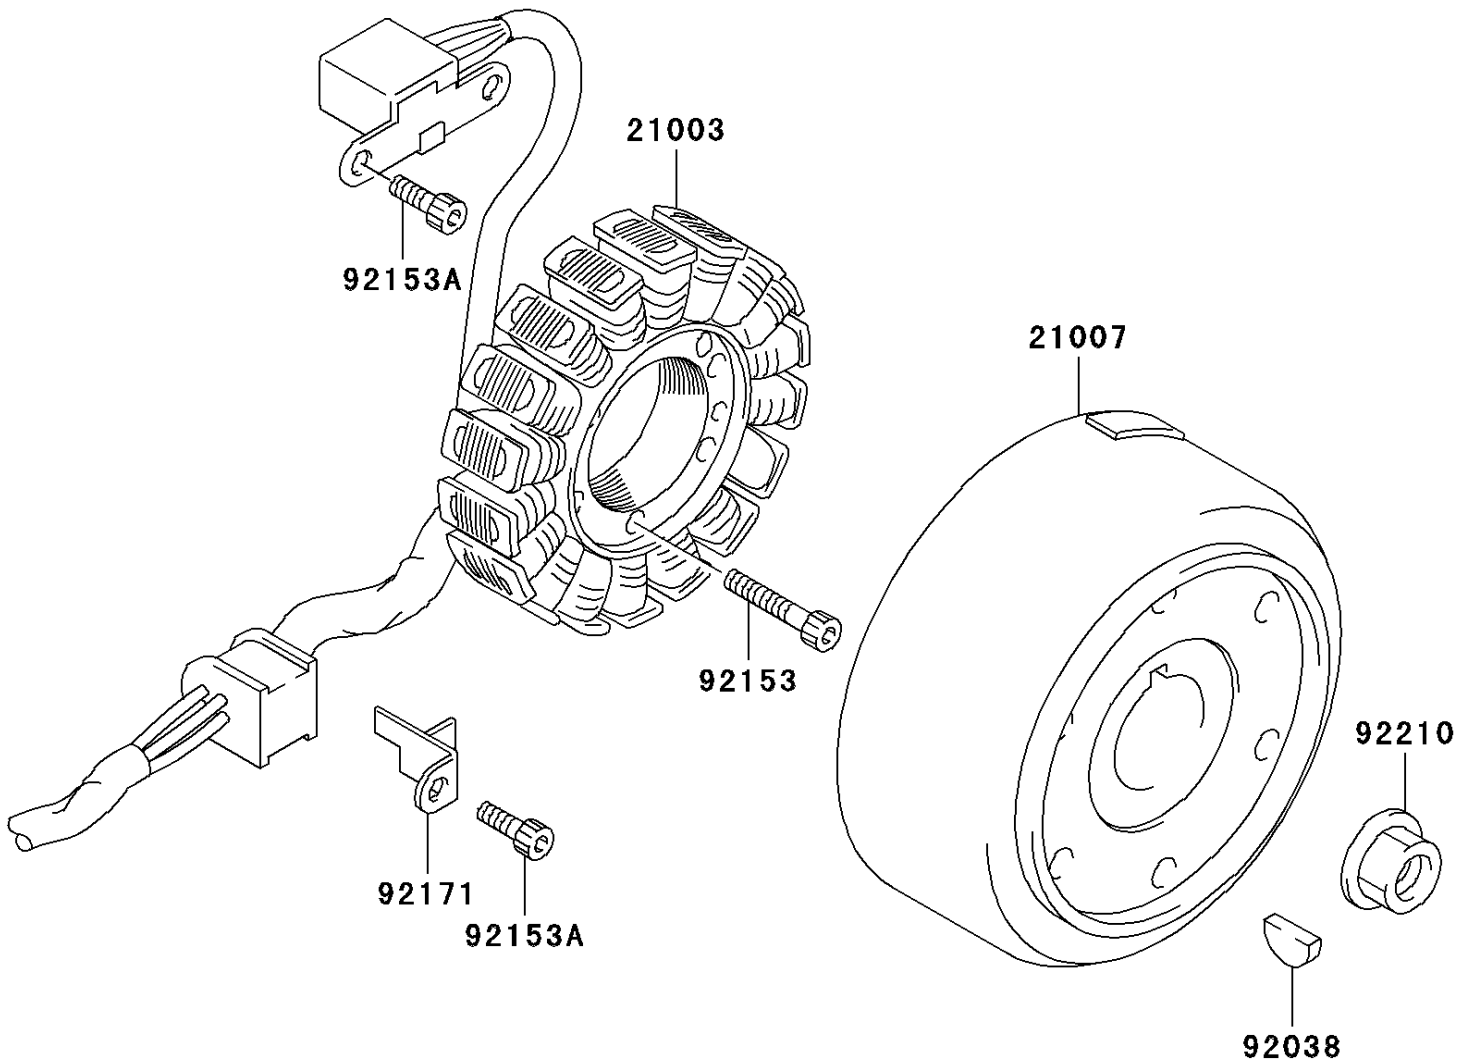

2004 KFX400 PARTS DIAGRAM

Generator

E1810

2004 KFX400 PARTS LIST

Generator

ITEM NAME	PART NUMBER	QUANTITY
STATOR,MAGNETO (Ref # 21003)	21003-S006	1
ROTOR,MAGNETO (Ref # 21007)	21007-S007	1
KEY (Ref # 92038)	92038-S002	1
BOLT (Ref # 92153)	92153-S081	3
BOLT (Ref # 92153A)	92153-S256	3
CLAMP,MAGNETO LEAD (Ref # 92171)	92171-S099	1
NUT,MAGNETO ROTOR (Ref # 92210)	92210-S107	1