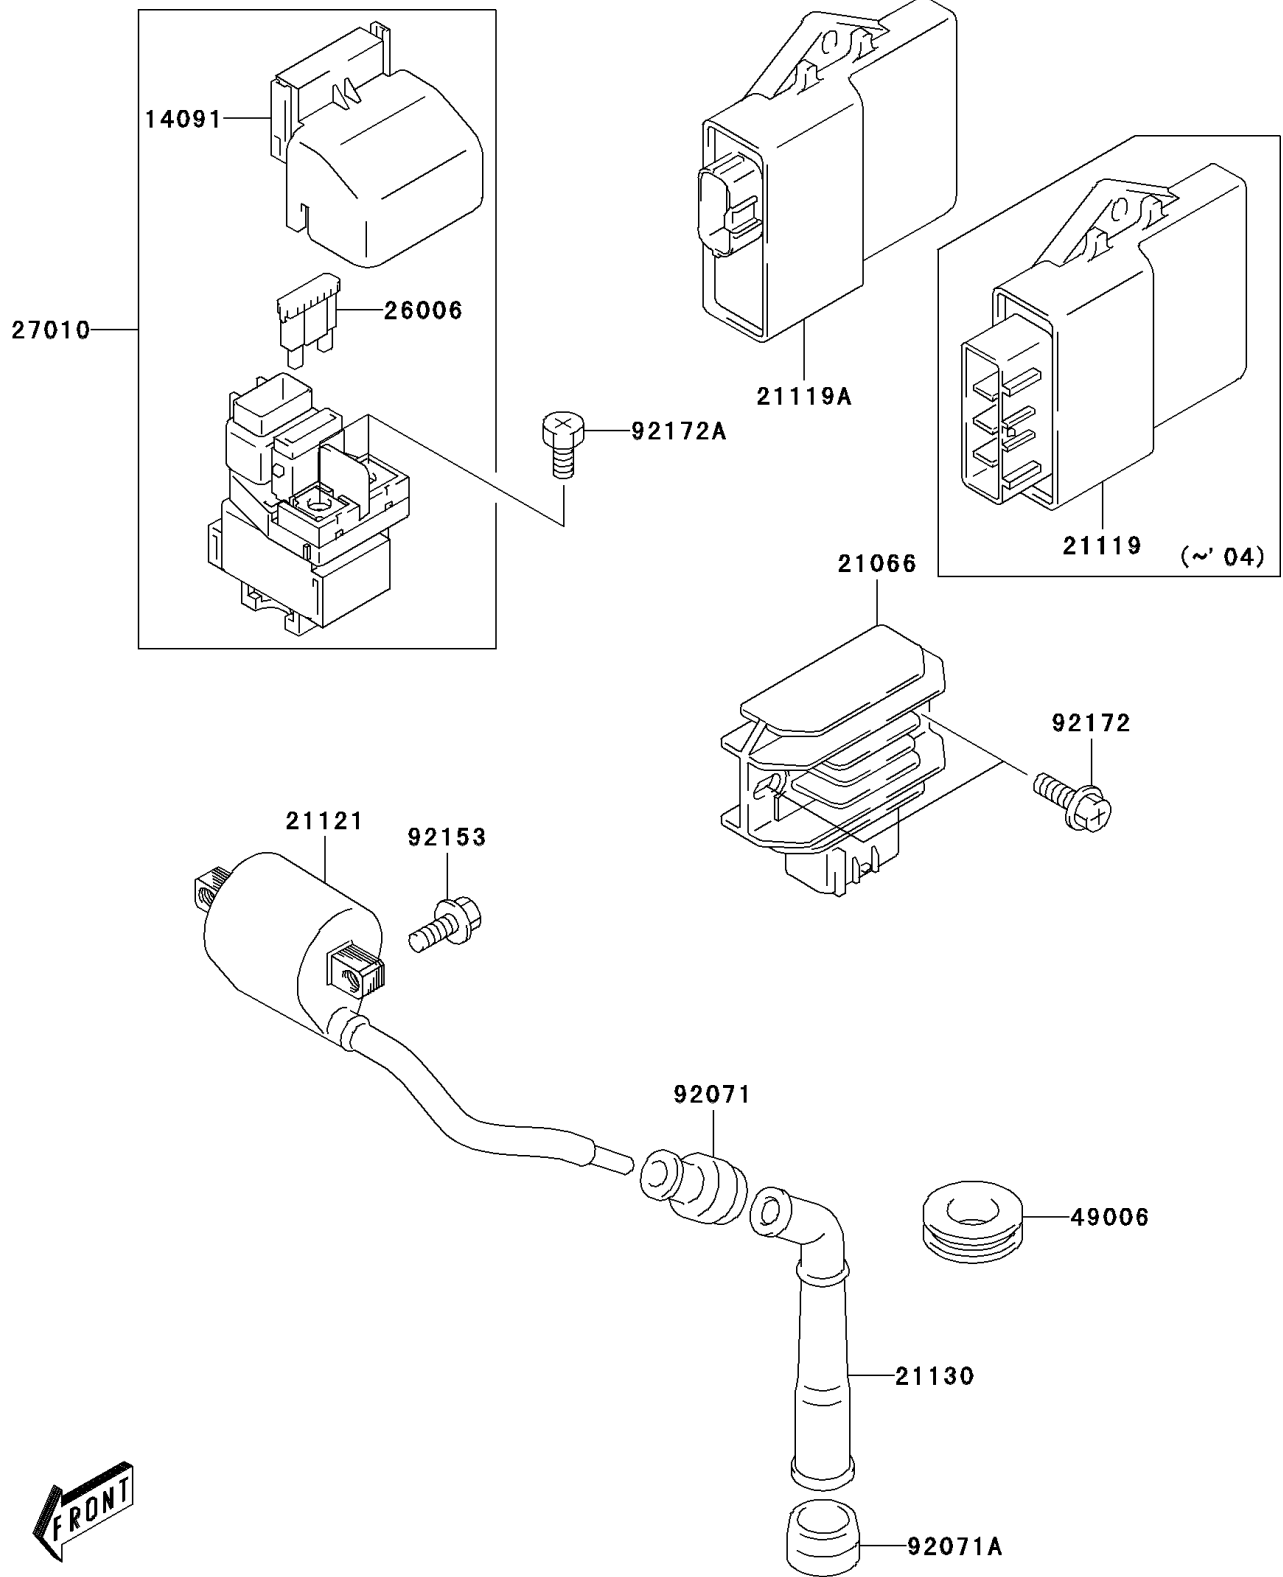

2003 KFX400 PARTS DIAGRAM

Ignition System

E1830

2003 KFX400 PARTS LIST

Ignition System

ITEM NAME	PART NUMBER	QUANTITY
COVER (Ref # 14091)	14091-S116	1
REGULATOR-VOLTAGE (Ref # 21066)	21066-S004	1
IGNITER (Ref # 21119)	21119-S005	1
COIL-IGNITION (Ref # 21121)	21121-S006	1
CAP-SPARK PLUG (Ref # 21130)	21130-S006	1
FUSE,20A (Ref # 26006)	26006-S006	1
SWITCH,STARTING MOTOR (Ref # 27010)	27010-S024	1
BOOT,SPARK PLUG CAP (Ref # 49006)	49006-S020	1
GROMMET,HIGHTENSION (Ref # 92071)	92071-S004	1
GROMMET,SPARK PLUG CAP (Ref # 92071A)	92071-S007	1
BOLT (Ref # 92153)	92153-S012	1
SCREW (Ref # 92172)	92172-S022	2
SCREW,6X8 (Ref # 92172A)	92172-S035	2