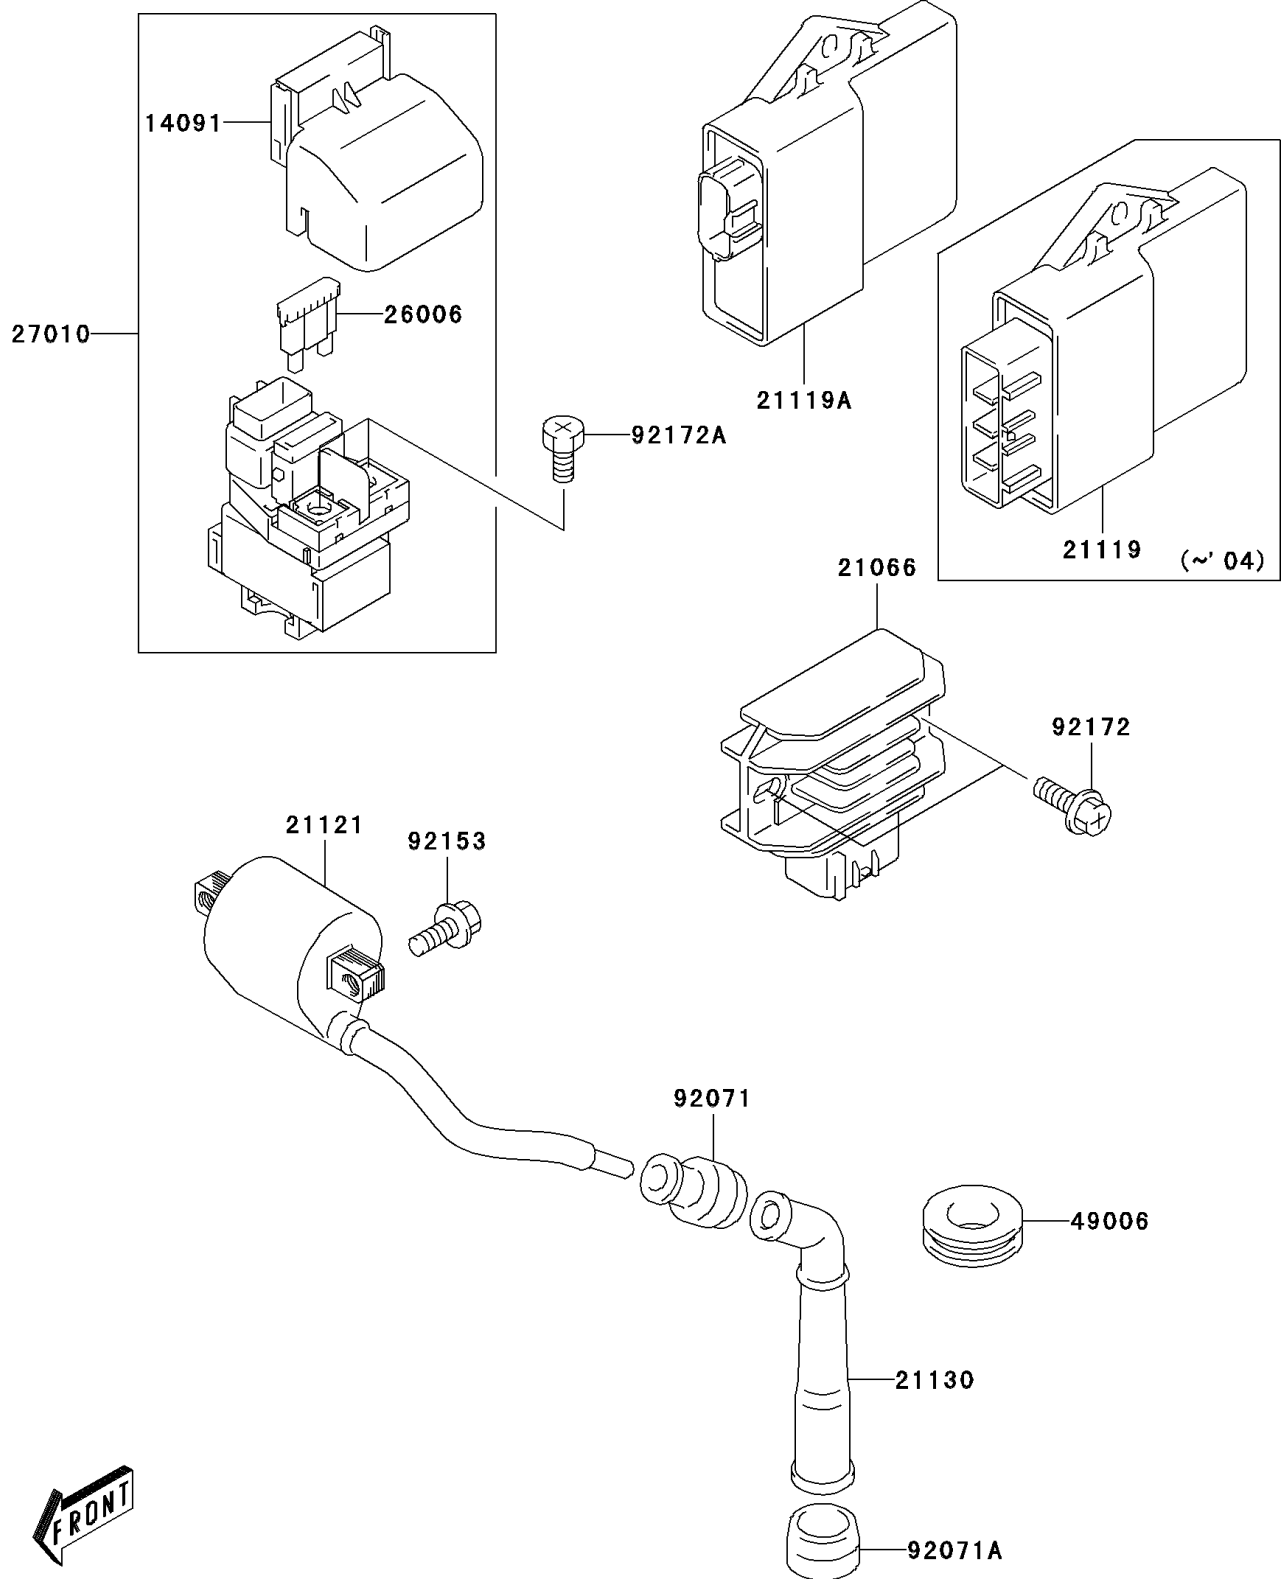

2004 KFX400 PARTS DIAGRAM

Ignition System

E1830

2004 KFX400 PARTS LIST

Ignition System

ITEM NAME	PART NUMBER	QUANTITY
COVER (Ref # 14091)	14091-S116	1
REGULATOR-VOLTAGE (Ref # 21066)	21066-S004	1
IGNITER (Ref # 21119)	21119-S005	1
COIL-IGNITION (Ref # 21121)	21121-S006	1
CAP-SPARK PLUG (Ref # 21130)	21130-S006	1
FUSE,20A (Ref # 26006)	26006-S006	1
SWITCH,STARTING MOTOR (Ref # 27010)	27010-S024	1
BOOT,SPARK PLUG CAP (Ref # 49006)	49006-S020	1
GROMMET,HIGHTENSION (Ref # 92071)	92071-S004	1
GROMMET,SPARK PLUG CAP (Ref # 92071A)	92071-S007	1
BOLT (Ref # 92153)	92153-S012	1
SCREW (Ref # 92172)	92172-S022	2
SCREW,6X8 (Ref # 92172A)	92172-S035	2