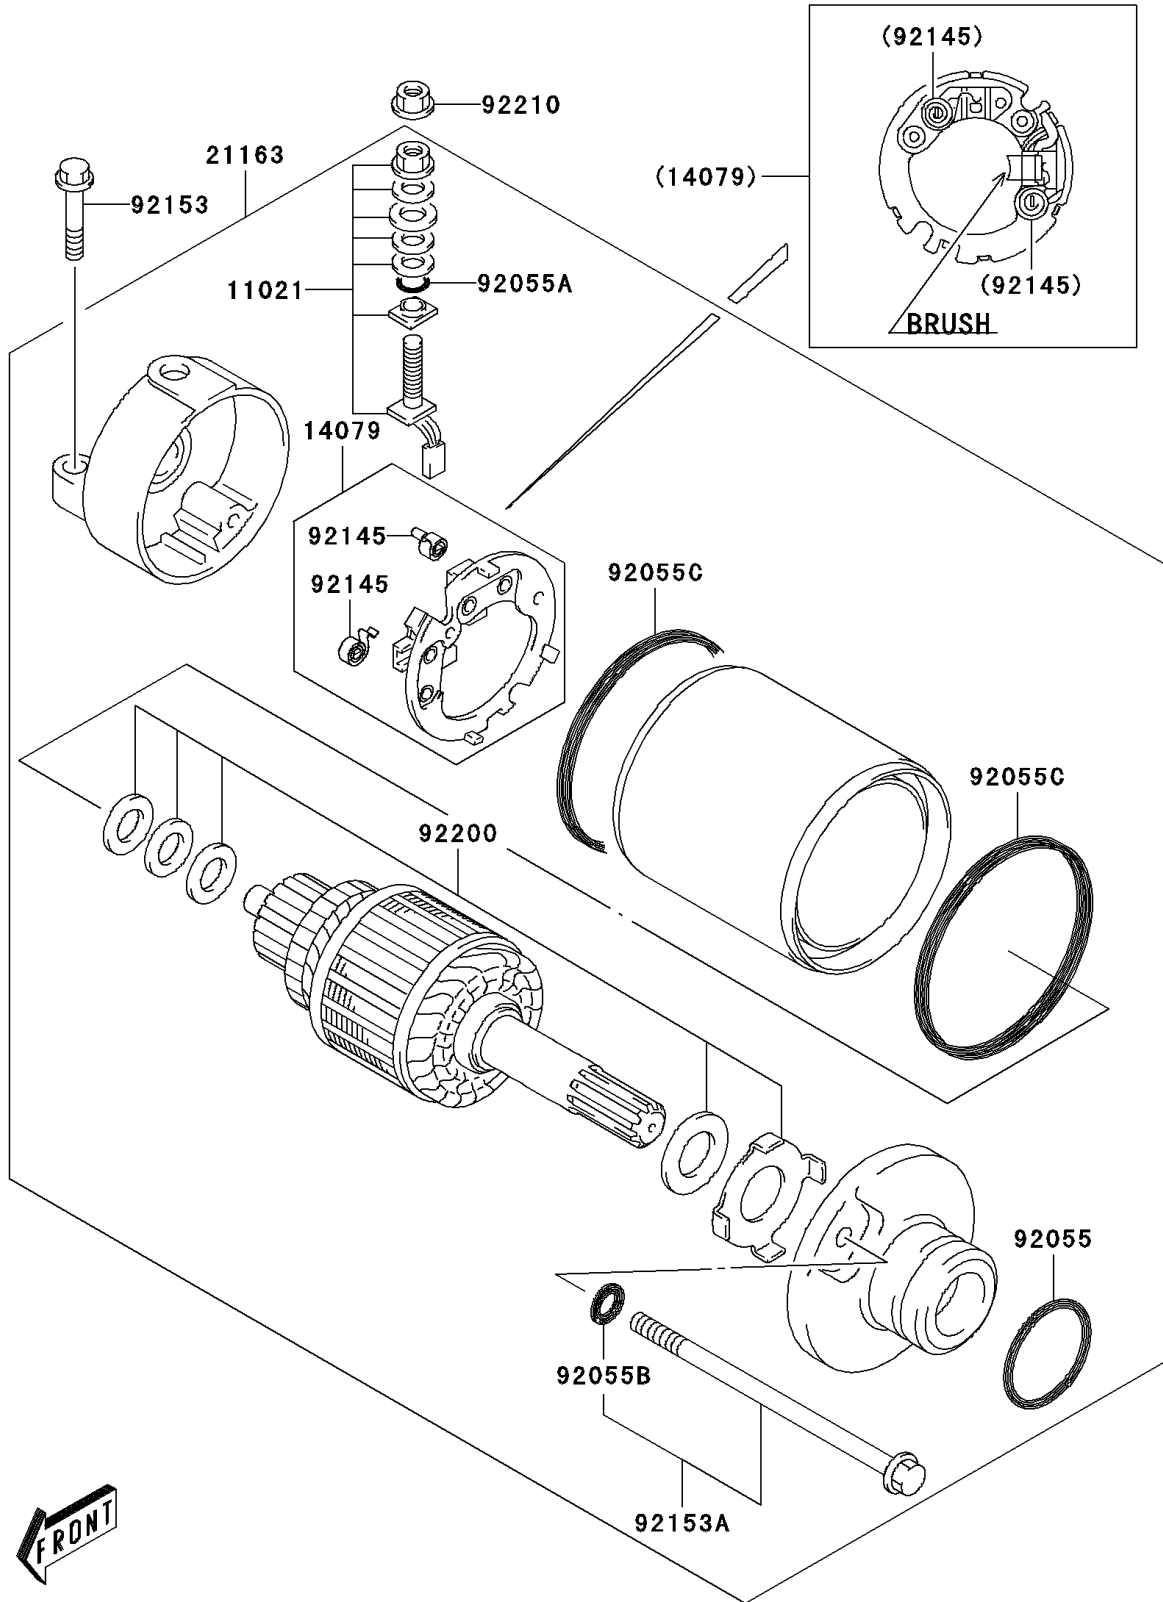

2004 KFX400 PARTS DIAGRAM

Starter Motor

E1840

2004 KFX400 PARTS LIST

Starter Motor

ITEM NAME	PART NUMBER	QUANTITY
BRUSH,TERMINAL SET (Ref # 11021)	11021-S002	1
HOLDER-ASSY (Ref # 14079)	14079-S002	1
STARTER-ELECTRIC (Ref # 21163)	21163-S004	1
RING-O,D=3,ID=24.5 (Ref # 92055)	92055-S008	1
RING-O (Ref # 92055A)	92055-S067	1
RING-O (Ref # 92055B)	92055-S068	2
RING-O (Ref # 92055C)	92055-S069	2
SPRING,BRUSH (Ref # 92145)	92145-S103	2
BOLT (Ref # 92153)	92153-S003	2
BOLT (Ref # 92153A)	92153-S293	2
WASHER,SET (Ref # 92200)	92200-S154	1
NUT,STARTER MOTOR (Ref # 92210)	92210-S099	1