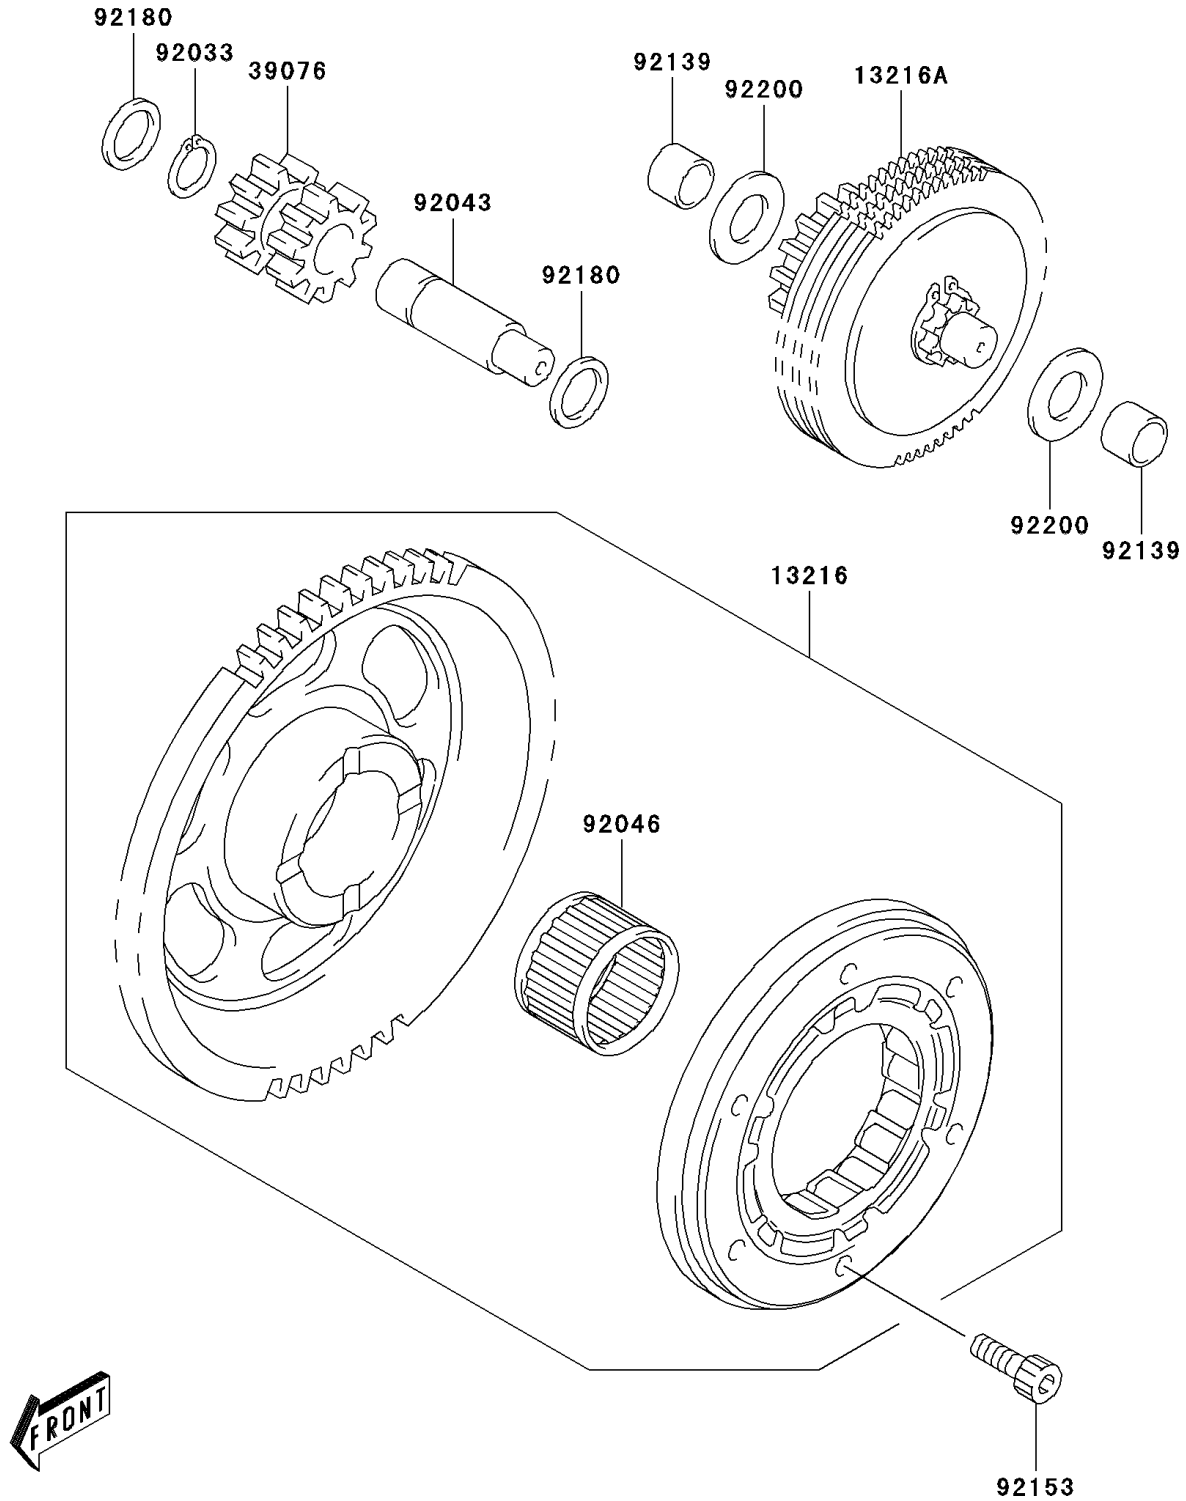

2004 KFX400 PARTS DIAGRAM

Starter Clutch

E1841

2004 KFX400 PARTS LIST

Starter Clutch

ITEM NAME	PART NUMBER	QUANTITY
GEAR-COMP,STARTER (Ref # 13216)	13216-S010	1
GEAR-COMP,STARTER IDLE GEAR (Ref # 13216A)	13216-S011	1
LIMITER (Ref # 39076)	39076-S004	1
RING-SNAP (Ref # 92033)	92033-S023	1
PIN,STARTER IDLE GEAR (Ref # 92043)	92043-S040	1
BEARING-NEEDLE,STARTER CLUTCH (Ref # 92046)	92046-S021	1
BUSHING (Ref # 92139)	92139-S024	2
BOLT (Ref # 92153)	92153-S024	6
SHIM,STARTER IDLE GEAR (Ref # 92180)	92180-S010	2
WASHER (Ref # 92200)	92200-S129	2