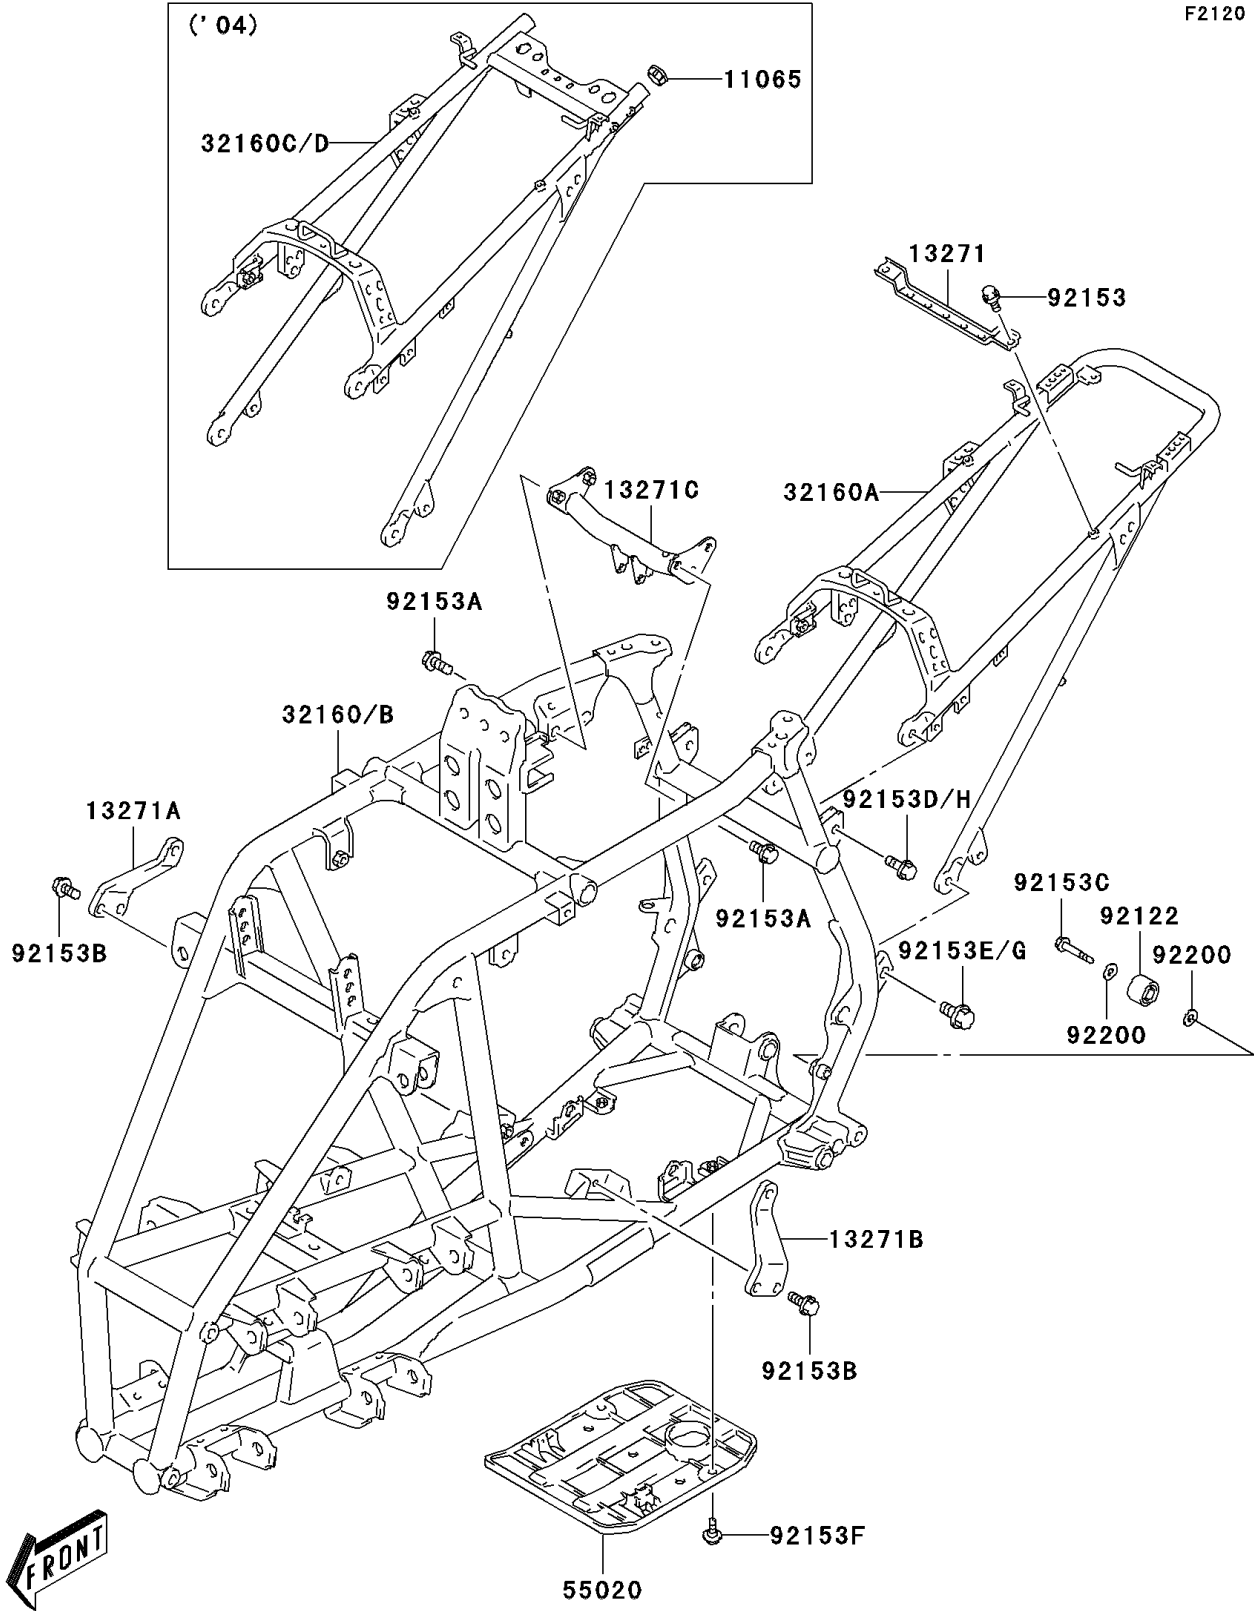

2003 KFX400 PARTS DIAGRAM

Frame(A1/A2)

F2120

2003 KFX400 PARTS LIST

Frame(A1/A2)

ITEM NAME	PART NUMBER	QUANTITY
PLATE,BATTERY (Ref # 13271)	13271-S049	1
PLATE,MOUNT ENGINE,RH (Ref # 13271A)	13271-S050	1
PLATE,MOUNT ENGINE,LH (Ref # 13271B)	13271-S051	1
PLATE,MOUNT ENGINE,UPP (Ref # 13271C)	13271-S052	1
FRAME-COMP,FR,M.G.GRAY (Ref # 32160)	32160-S010-548	1
FRAME-COMP,RR,S.SILVER (Ref # 32160A)	32160-S011-514	1
GUARD,ENGINE (Ref # 55020)	55020-S015	1
ROLLER (Ref # 92122)	92122-S008	1
BOLT (Ref # 92153)	92153-S012	2
BOLT (Ref # 92153A)	92153-S108	4
BOLT,BRUSH GUARD (Ref # 92153B)	92153-S220	4
BOLT,CHAIN ROLLER (Ref # 92153C)	92153-S264	1
BOLT,SEAT (Ref # 92153D)	92153-S266	2
BOLT (Ref # 92153E)	92153-S272	2
BOLT,ENGINE PROTECTOR (Ref # 92153F)	92153-S286	2
WASHER,OIL PUMP DRIVEN (Ref # 92200)	92200-S111	2