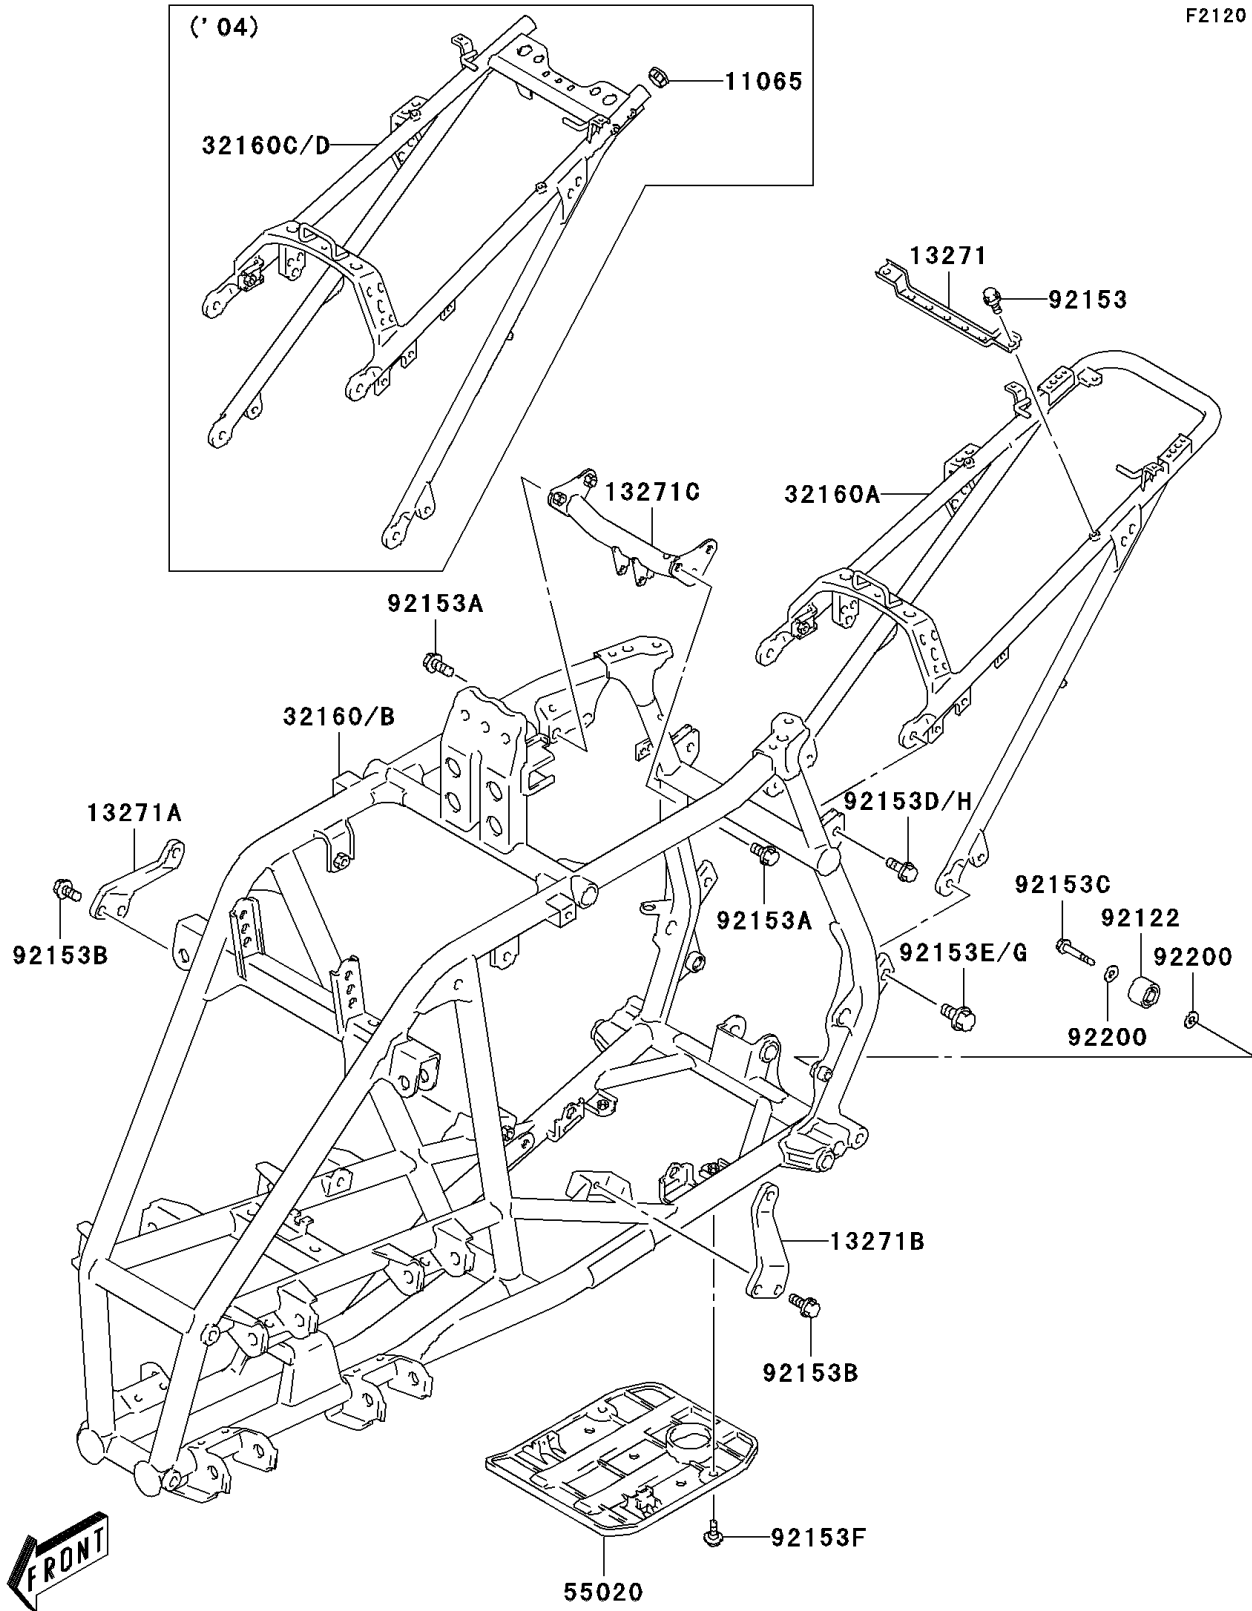

2004 KFX400 PARTS DIAGRAM

Frame(A1/A2)

F2120

2004 KFX400 PARTS LIST

Frame(A1/A2)

ITEM NAME	PART NUMBER	QUANTITY
CAP (Ref # 11065)	11065-S065	2
PLATE,BATTERY (Ref # 13271)	13271-S049	1
PLATE,MOUNT ENGINE,RH (Ref # 13271A)	13271-S050	1
PLATE,MOUNT ENGINE,LH (Ref # 13271B)	13271-S051	1
PLATE,MOUNT ENGINE,UPP (Ref # 13271C)	13271-S052	1
FRAME-COMP,FR,M.G.GRAY (Ref # 32160B)	32160-S020-548	1
GUARD,ENGINE (Ref # 55020)	55020-S015	1
ROLLER (Ref # 92122)	92122-S008	1
BOLT (Ref # 92153)	92153-S012	2
BOLT (Ref # 92153A)	92153-S108	4
BOLT,BRUSH GUARD (Ref # 92153B)	92153-S220	4
BOLT,CHAIN ROLLER (Ref # 92153C)	92153-S264	1
BOLT,ENGINE PROTECTOR (Ref # 92153F)	92153-S286	2
BOLT (Ref # 92153G)	92153-S397	2
BOLT (Ref # 92153H)	92153-S402	2
WASHER,OIL PUMP DRIVEN (Ref # 92200)	92200-S111	2
FRAME-COMP,RR,S.SILVER (Ref # 32160C)	32160-S021-514	1
FRAME-COMP,RR,S.SILVER (Ref # 32160D)	32160-S022-514	1