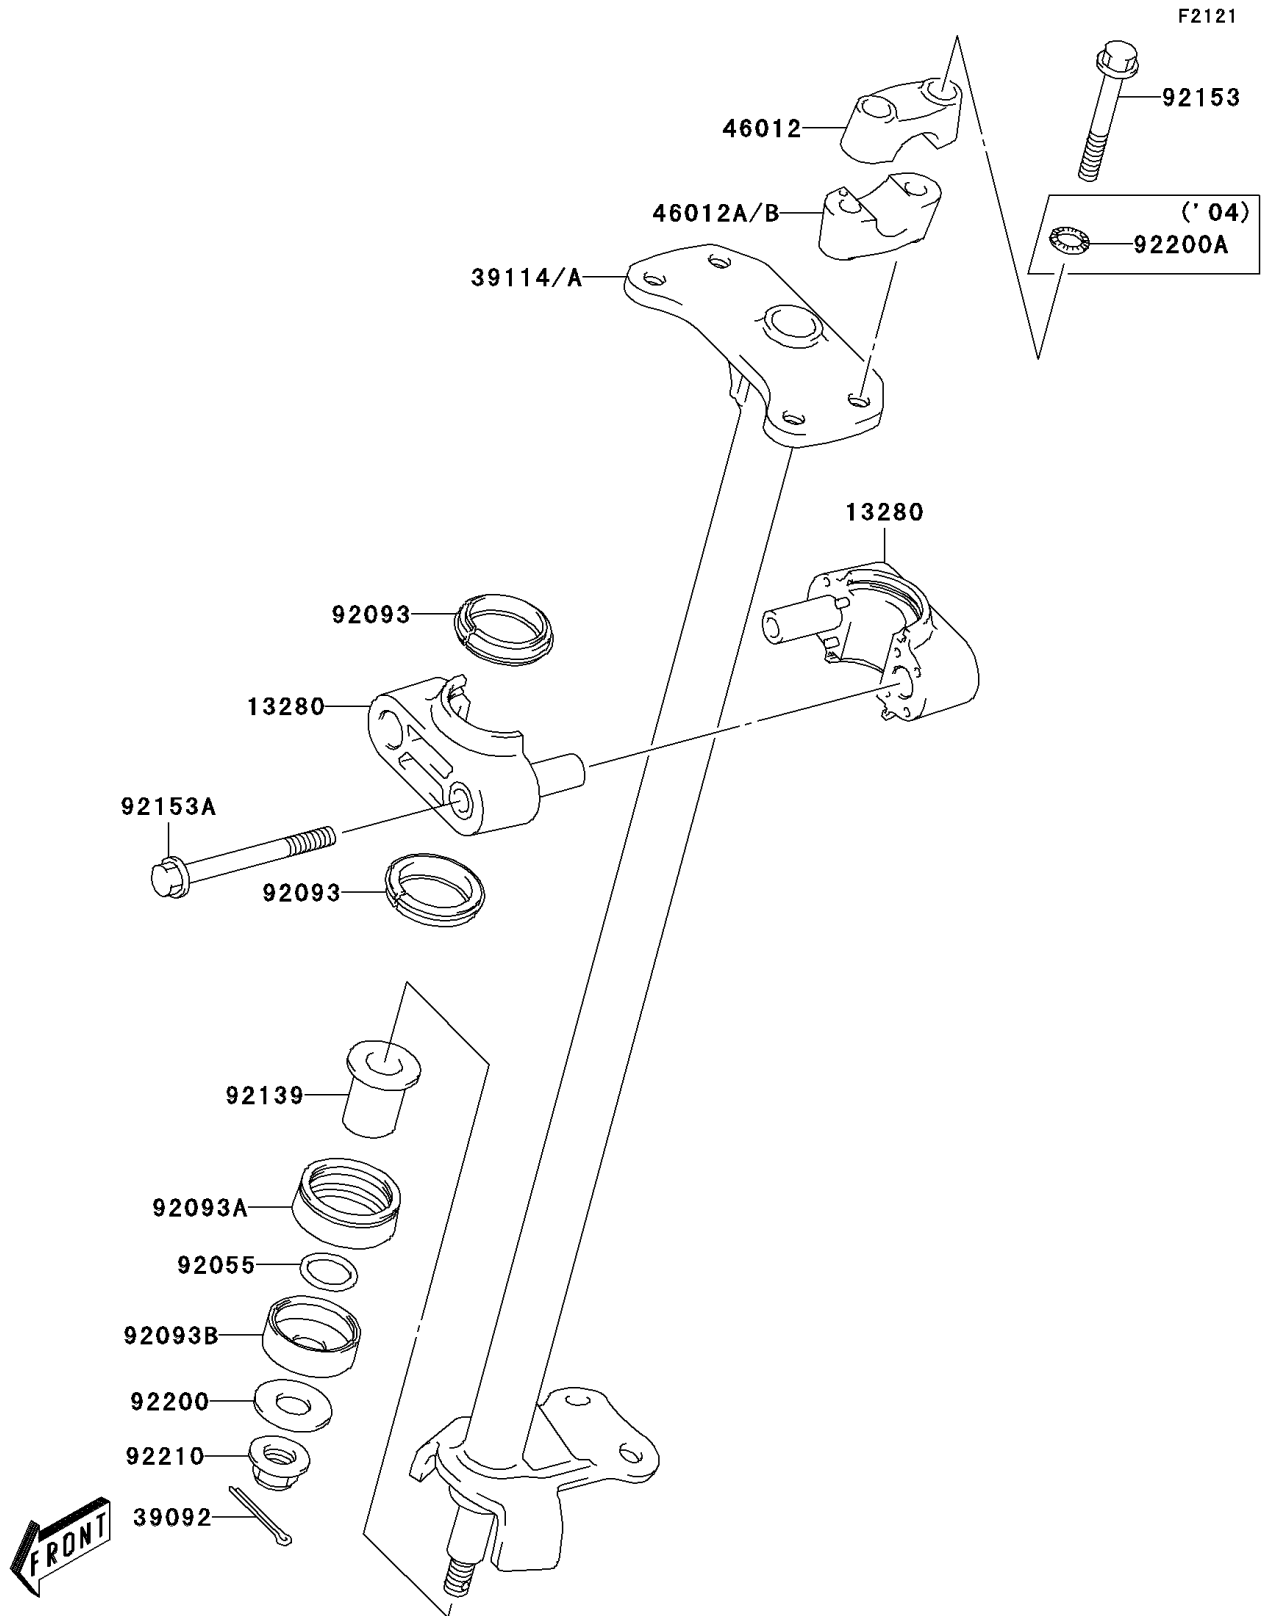

# 2003 KFX400 PARTS DIAGRAM

Steering Shaft(A1/A2)

## 2003 KFX400 PARTS LIST

### Steering Shaft(A1/A2)

ITEM NAME	PART NUMBER	QUANTITY
HOLDER (Ref # 13280)	13280-S026	2
PIN-HAIR,COTTER (Ref # 39092)	39092-S005	1
SHAFT-COMP-STRG (Ref # 39114)	39114-S003	1
HOLDER-HANDLE,BLACK (Ref # 46012)	46012-S003-504	2
HOLDER-HANDLE,BLACK (Ref # 46012A)	46012-S005-504	2
RING-O,D=3.1 (Ref # 92055)	92055-S006	1
SEAL (Ref # 92093)	92093-S038	2
SEAL (Ref # 92093A)	92093-S052	1
SEAL (Ref # 92093B)	92093-S053	1
BUSHING,STEERING SHAFT (Ref # 92139)	92139-S030	1
BOLT (Ref # 92153)	92153-S249	4
BOLT,STEERING SHAFT HOLDER (Ref # 92153A)	92153-S250	2
WASHER,STEERING SHAFT (Ref # 92200)	92200-S137	1
NUT (Ref # 92210)	92210-S032	1