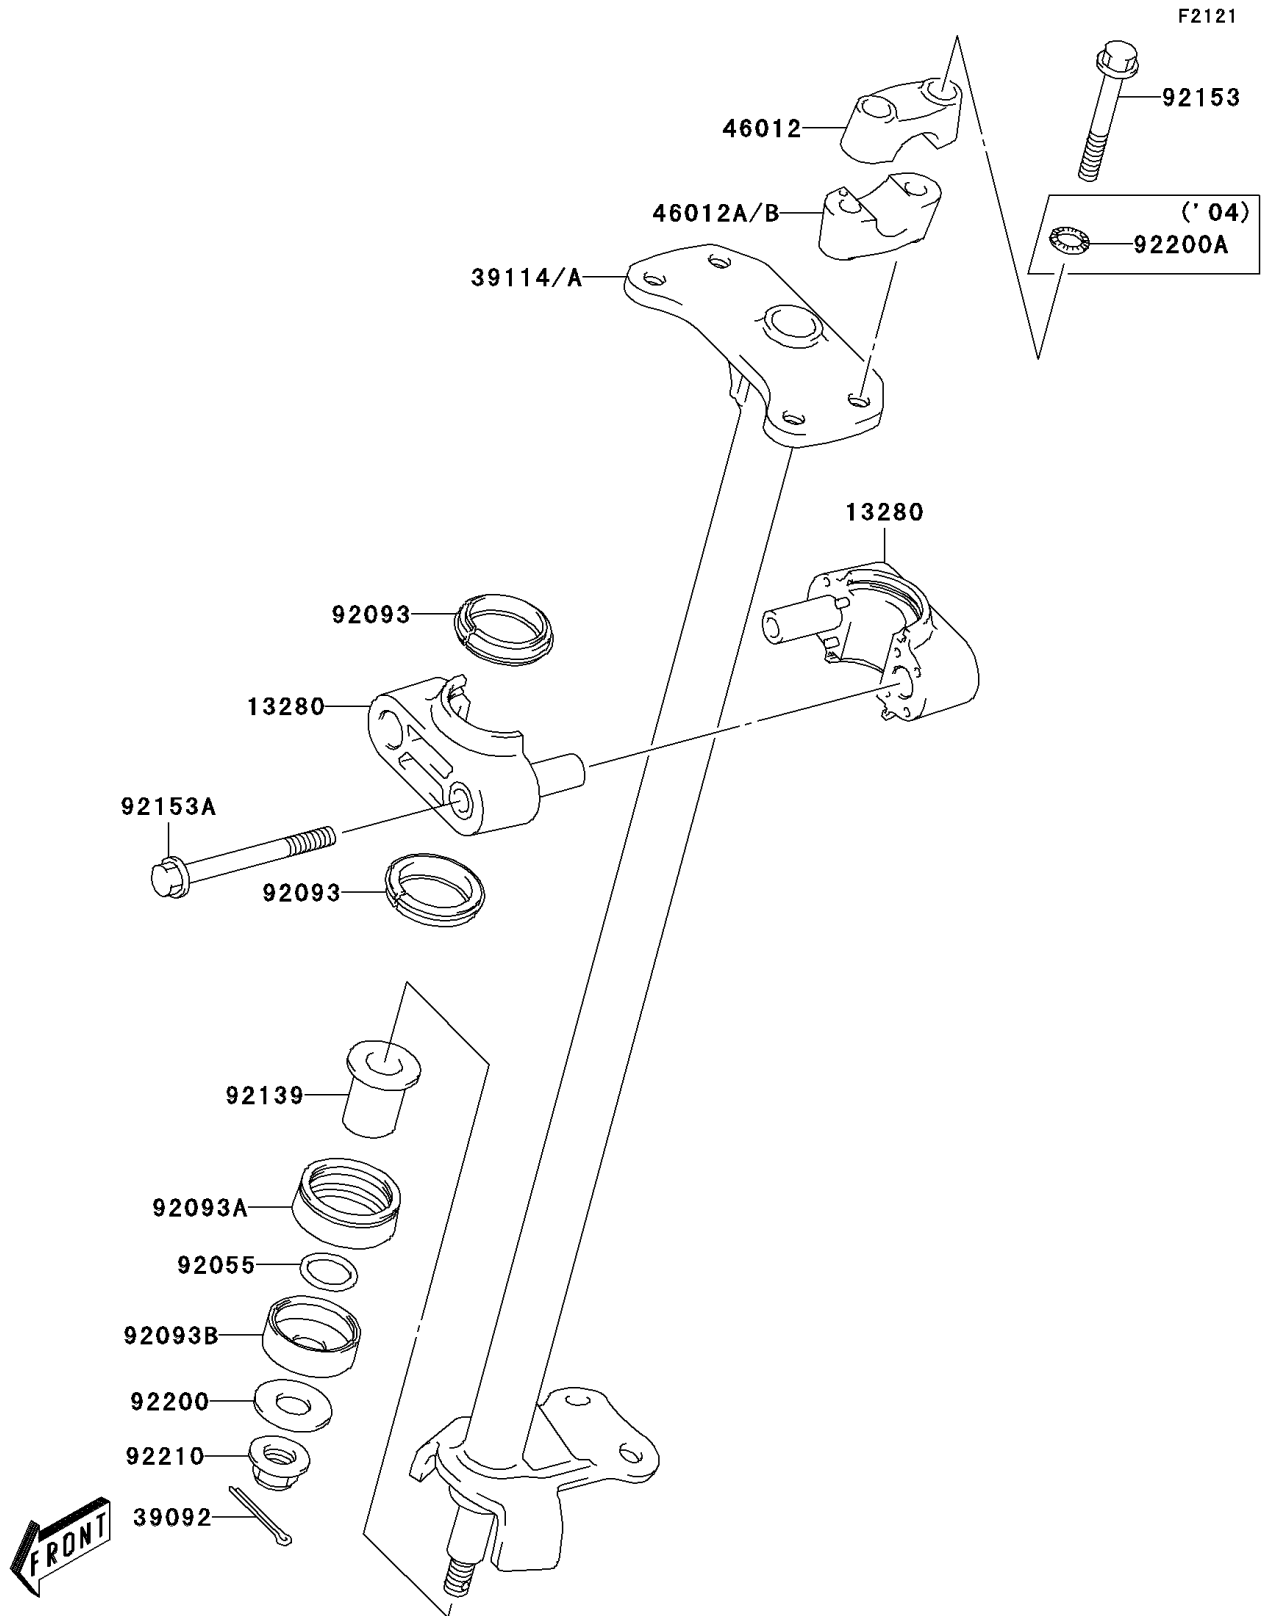

2004 KFX400 PARTS DIAGRAM

Steering Shaft(A1/A2)

2004 KFX400 PARTS LIST

Steering Shaft(A1/A2)

ITEM NAME	PART NUMBER	QUANTITY
HOLDER (Ref # 13280)	13280-S026	2
PIN-HAIR,COTTER (Ref # 39092)	39092-S005	1
SHAFT-COMP-STRG (Ref # 39114A)	39114-S004	1
HOLDER-HANDLE,BLACK (Ref # 46012)	46012-S003-504	2
HOLDER-HANDLE,BLACK (Ref # 46012B)	46012-S007-504	2
RING-O,D=3.1 (Ref # 92055)	92055-S006	1
SEAL (Ref # 92093)	92093-S038	2
SEAL (Ref # 92093A)	92093-S052	1
SEAL (Ref # 92093B)	92093-S053	1
BUSHING,STEERING SHAFT (Ref # 92139)	92139-S030	1
BOLT (Ref # 92153)	92153-S249	4
BOLT,STEERING SHAFT HOLDER (Ref # 92153A)	92153-S250	2
WASHER,STEERING SHAFT (Ref # 92200)	92200-S137	1
WASHER (Ref # 92200A)	92200-S233	4
NUT (Ref # 92210)	92210-S032	1