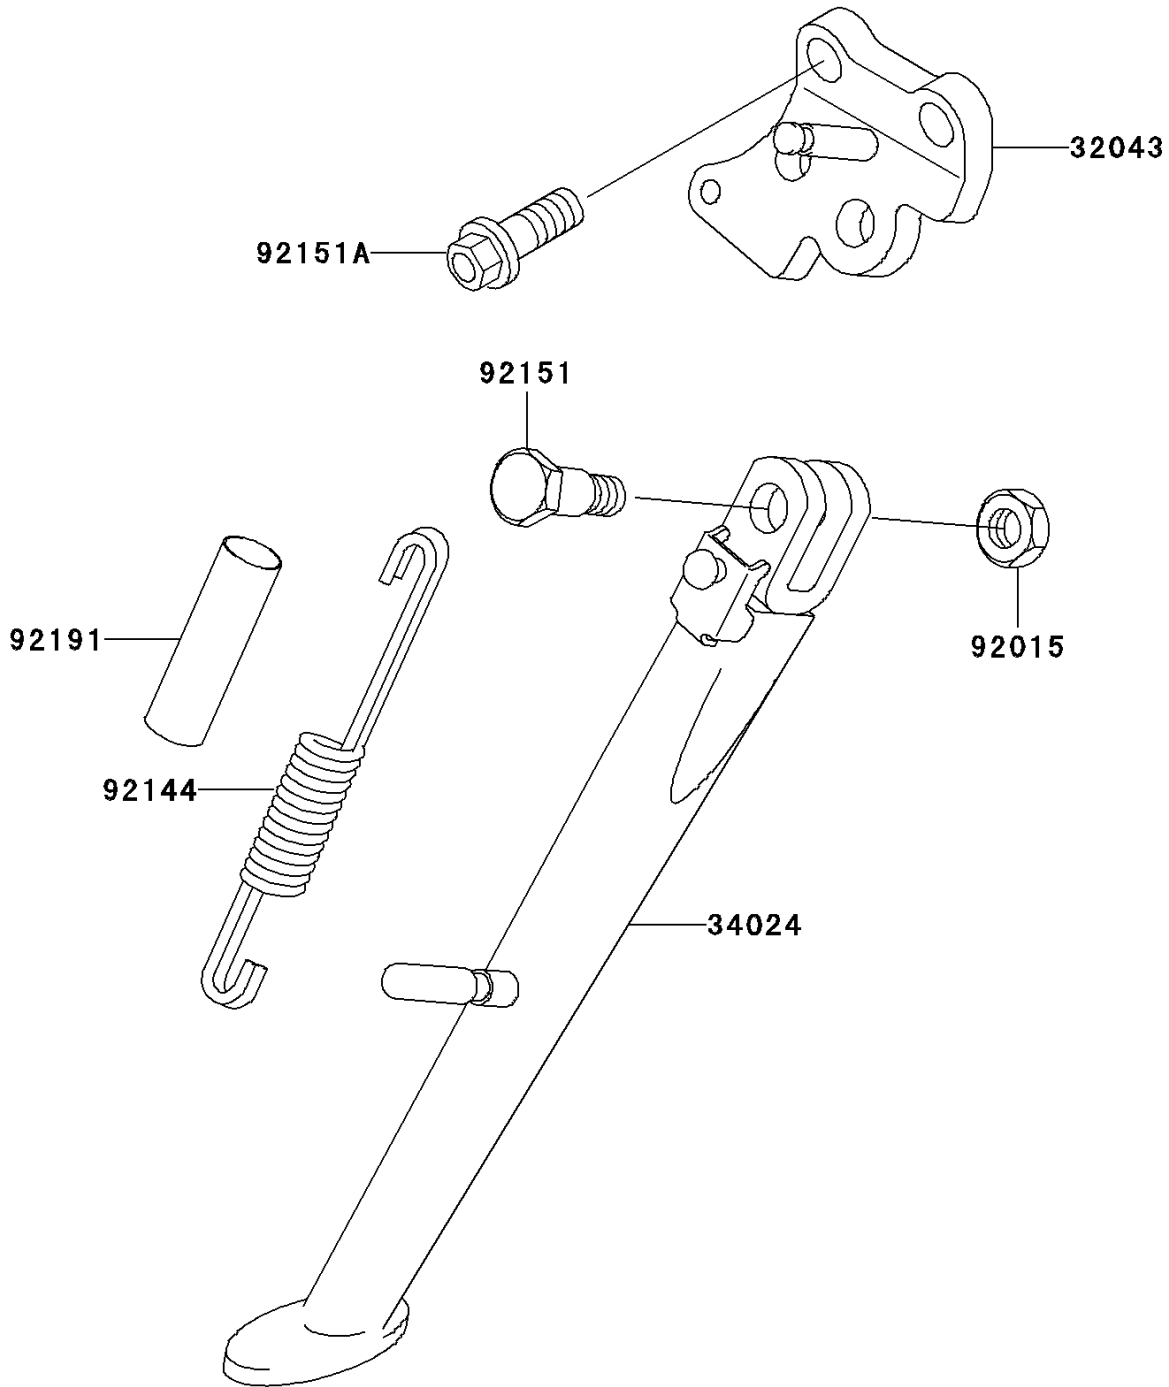

# 2007 ZZR600 PARTS DIAGRAM

Stand(s)

F2190

## 2007 ZZR600 PARTS LIST

Stand(s)

ITEM NAME	PART NUMBER	QUANTITY
BRACKET-STAND,SIDE,BLACK (Ref # 32043)	32043-1435-10	1
STAND-SIDE (Ref # 34024)	34024-1345	1
NUT,LOCK,10MM,BLACK (Ref # 92015)	92015-1188	1
SPRING,SIDE STAND (Ref # 92144)	92144-1818	1
BOLT,SIDE STAND (Ref # 92151)	92151-1797	1
BOLT,FLANGED,10X25 (Ref # 92151A)	92151-1802	2
TUBE,13X16X60 (Ref # 92191)	92191-1001	1