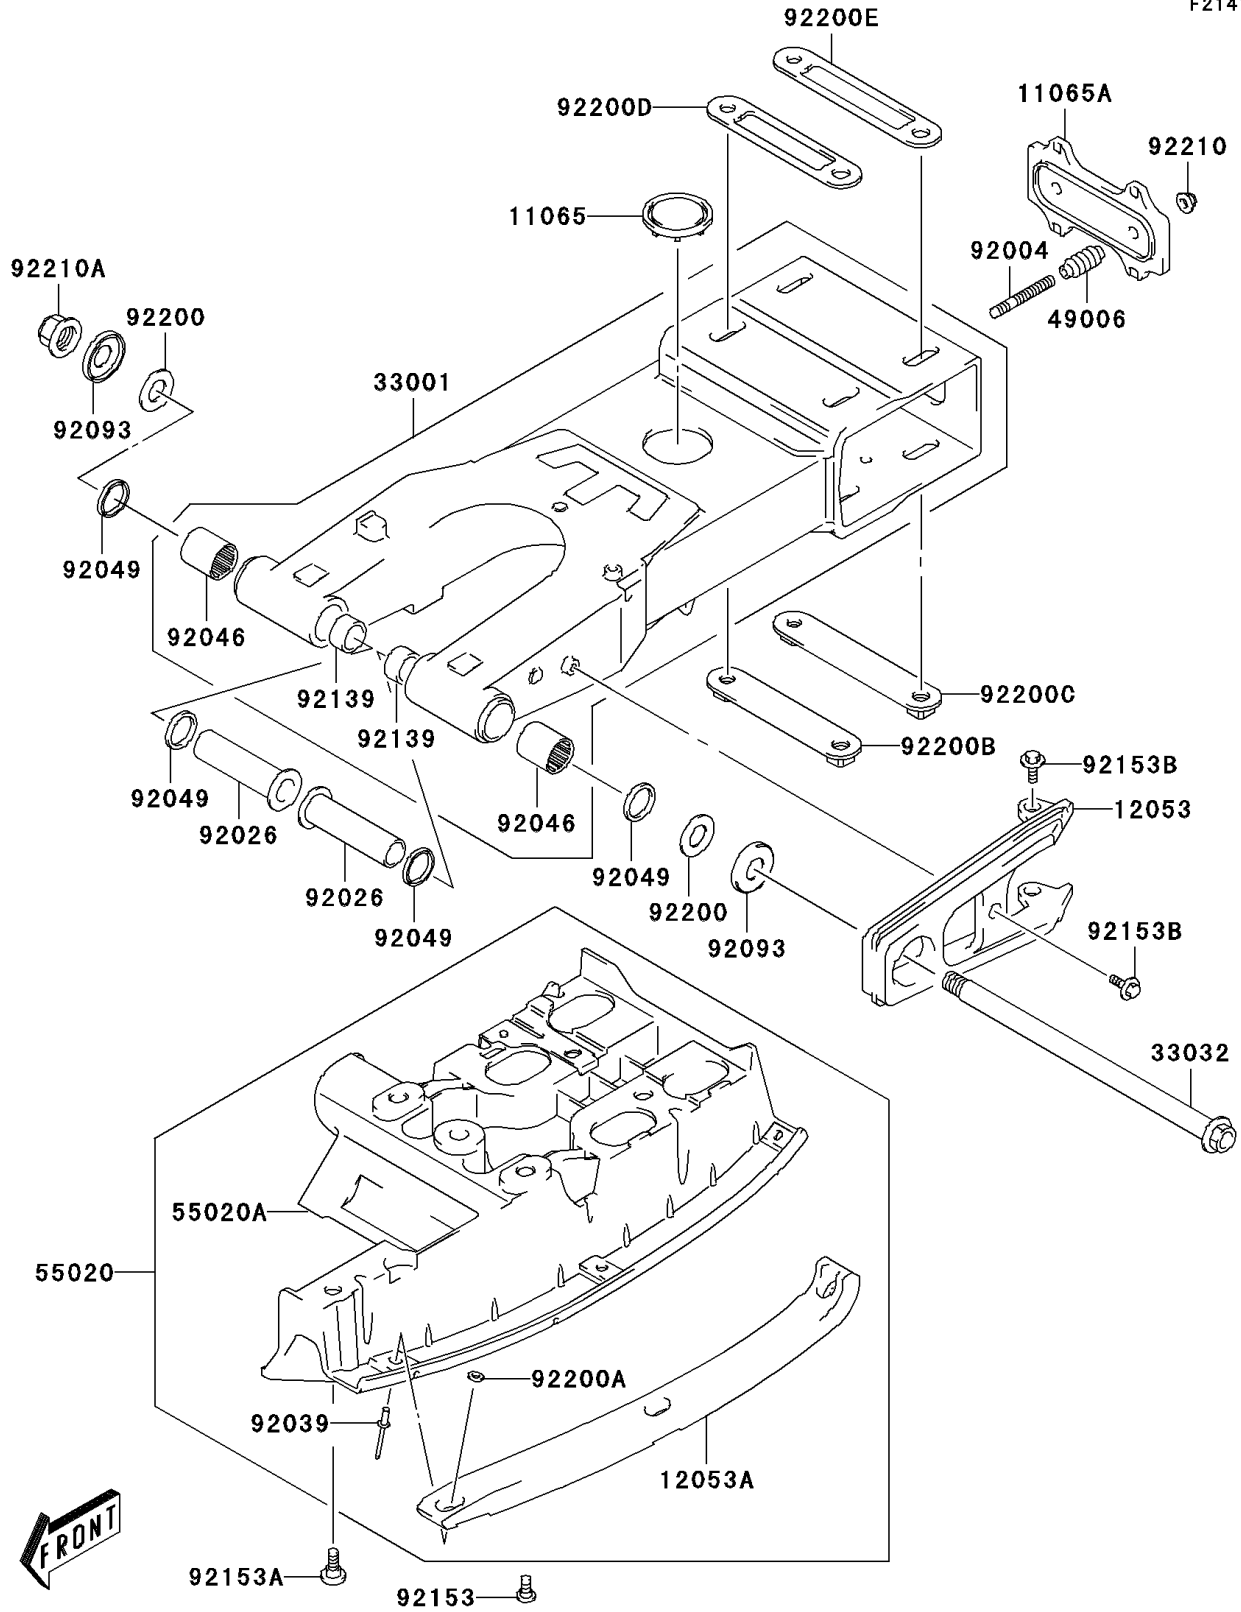

# 2003 KFX400 PARTS DIAGRAM

Swingarm(A1)

F2141

## 2003 KFX400 PARTS LIST

### Swingarm(A1)

ITEM NAME	PART NUMBER	QUANTITY
CAP,SWINGING ARM (Ref # 11065)	11065-S038	1
CAP,CHAIN ADJUSTER (Ref # 11065A)	11065-S039	1
GUIDE-CHAIN (Ref # 12053)	12053-S017	1
GUIDE-CHAIN (Ref # 12053A)	12053-S022	1
ARM-COMP-SWING (Ref # 33001)	33001-S006	1
SHAFT-SWING ARM (Ref # 33032)	33032-S008	1
BOOT,CHAIN ADJUSTER BOLT (Ref # 49006)	49006-S024	2
GUARD,SWING ARM (Ref # 55020)	55020-S033	1
GUARD,SWING ARM (Ref # 55020A)	55020-S034	1
STUD,CHAIN ADJUSTER (Ref # 92004)	92004-S011	2
SPACER (Ref # 92026)	92026-S100	2
RIVET (Ref # 92039)	92039-S011	3
BEARING-NEEDLE,SWING ARM (Ref # 92046)	92046-S019	2
SEAL-OIL,SWING ARM (Ref # 92049)	92049-S053	4
SEAL (Ref # 92093)	92093-S040	2
BUSHING (Ref # 92139)	92139-S029	2
BOLT (Ref # 92153)	92153-S282	2
BOLT (Ref # 92153A)	92153-S299	3
BOLT (Ref # 92153B)	92153-S306	3
WASHER (Ref # 92200)	92200-S054	2
WASHER (Ref # 92200A)	92200-S215	3
WASHER,AXLE (Ref # 92200B)	92200-S216	1
WASHER,AXLE (Ref # 92200C)	92200-S217	1
WASHER (Ref # 92200D)	92200-S218	1
WASHER (Ref # 92200E)	92200-S219	1
NUT (Ref # 92210)	92210-S046	2
NUT (Ref # 92210A)	92210-S098	1