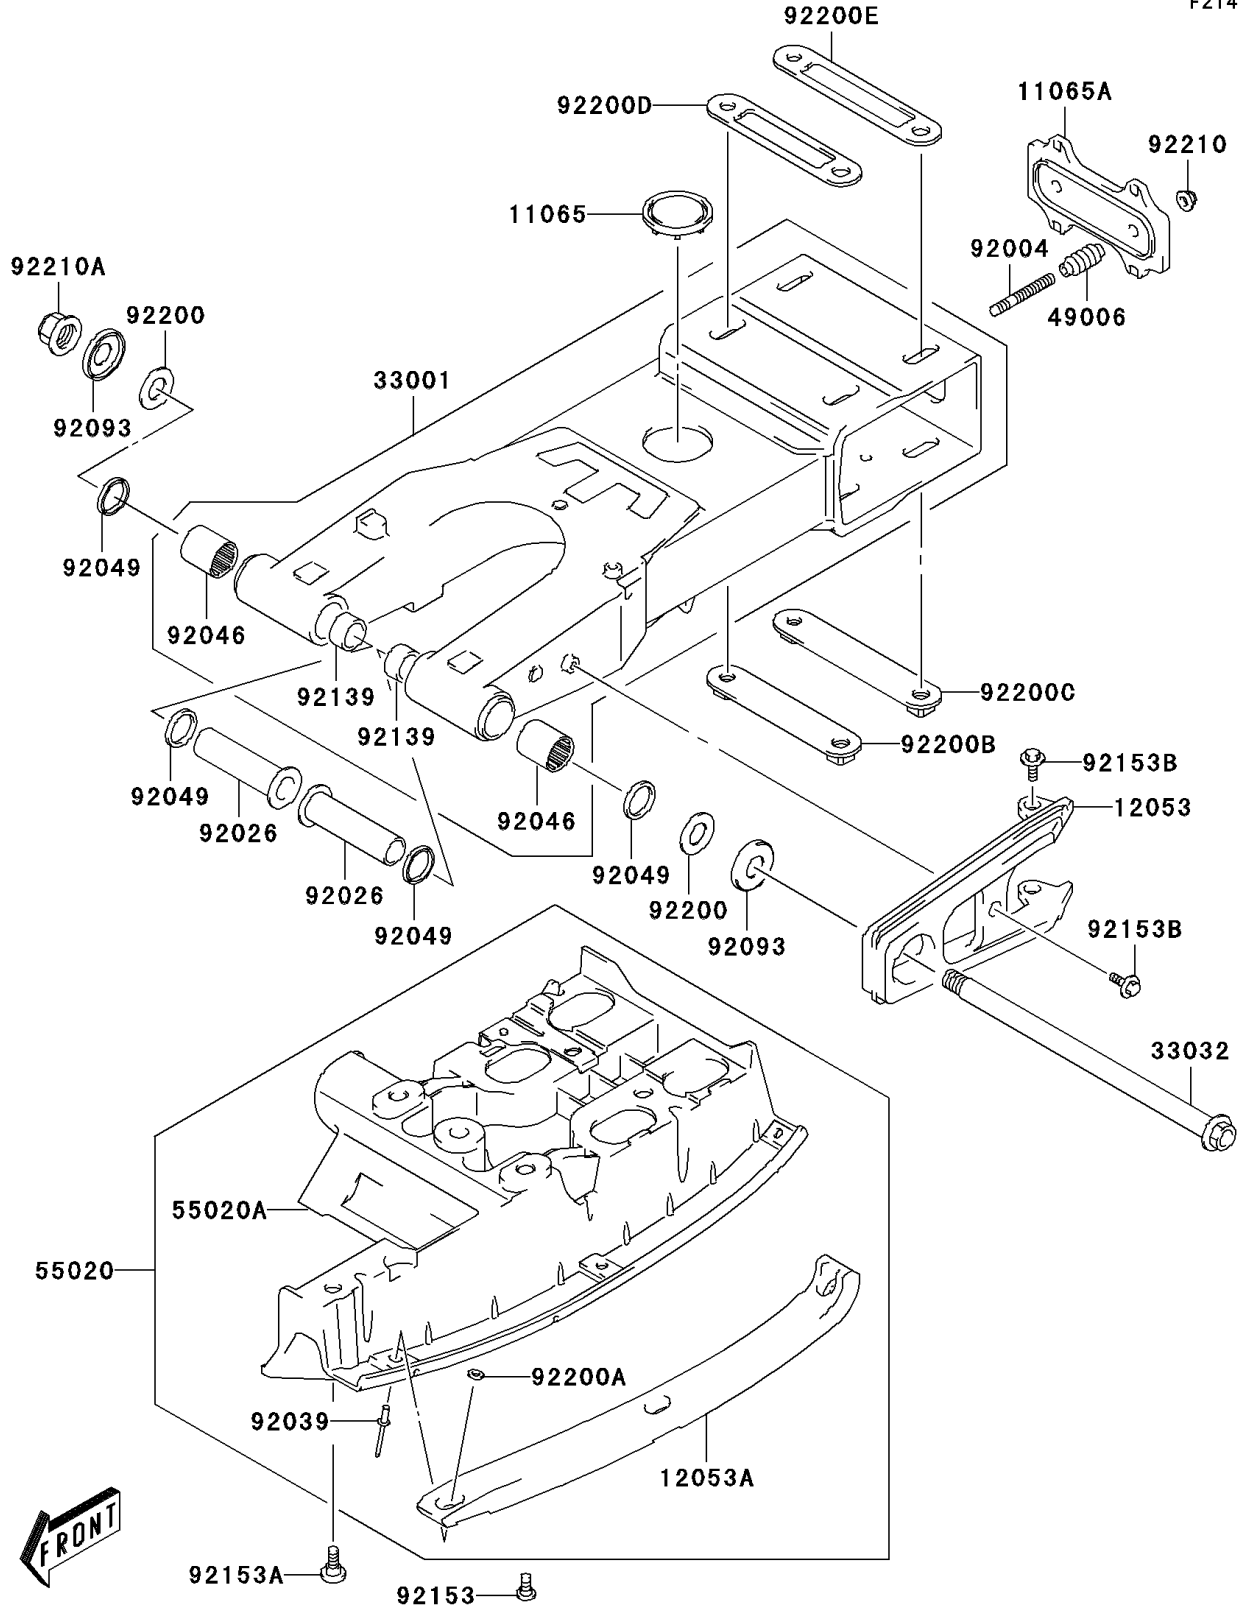

2003 KFX400 PARTS DIAGRAM

Swingarm(A1)

F2141

2003 KFX400 PARTS LIST

Swingarm(A1)

ITEM NAME	PART NUMBER	QUANTITY
CAP,SWINGING ARM (Ref # 11065)	11065-S038	1
CAP,CHAIN ADJUSTER (Ref # 11065A)	11065-S039	1
GUIDE-CHAIN (Ref # 12053)	12053-S017	1
GUIDE-CHAIN (Ref # 12053A)	12053-S022	1
ARM-COMP-SWING (Ref # 33001)	33001-S006	1
SHAFT-SWING ARM (Ref # 33032)	33032-S008	1
BOOT,CHAIN ADJUSTER BOLT (Ref # 49006)	49006-S024	2
GUARD,SWING ARM (Ref # 55020)	55020-S033	1
GUARD,SWING ARM (Ref # 55020A)	55020-S034	1
STUD,CHAIN ADJUSTER (Ref # 92004)	92004-S011	2
SPACER (Ref # 92026)	92026-S100	2
RIVET (Ref # 92039)	92039-S011	3
BEARING-NEEDLE,SWING ARM (Ref # 92046)	92046-S019	2
SEAL-OIL,SWING ARM (Ref # 92049)	92049-S053	4
SEAL (Ref # 92093)	92093-S040	2
BUSHING (Ref # 92139)	92139-S029	2
BOLT (Ref # 92153)	92153-S282	2
BOLT (Ref # 92153A)	92153-S299	3
BOLT (Ref # 92153B)	92153-S306	3
WASHER (Ref # 92200)	92200-S054	2
WASHER (Ref # 92200A)	92200-S215	3
WASHER,AXLE (Ref # 92200B)	92200-S216	1
WASHER,AXLE (Ref # 92200C)	92200-S217	1
WASHER (Ref # 92200D)	92200-S218	1
WASHER (Ref # 92200E)	92200-S219	1
NUT (Ref # 92210)	92210-S046	2
NUT (Ref # 92210A)	92210-S098	1