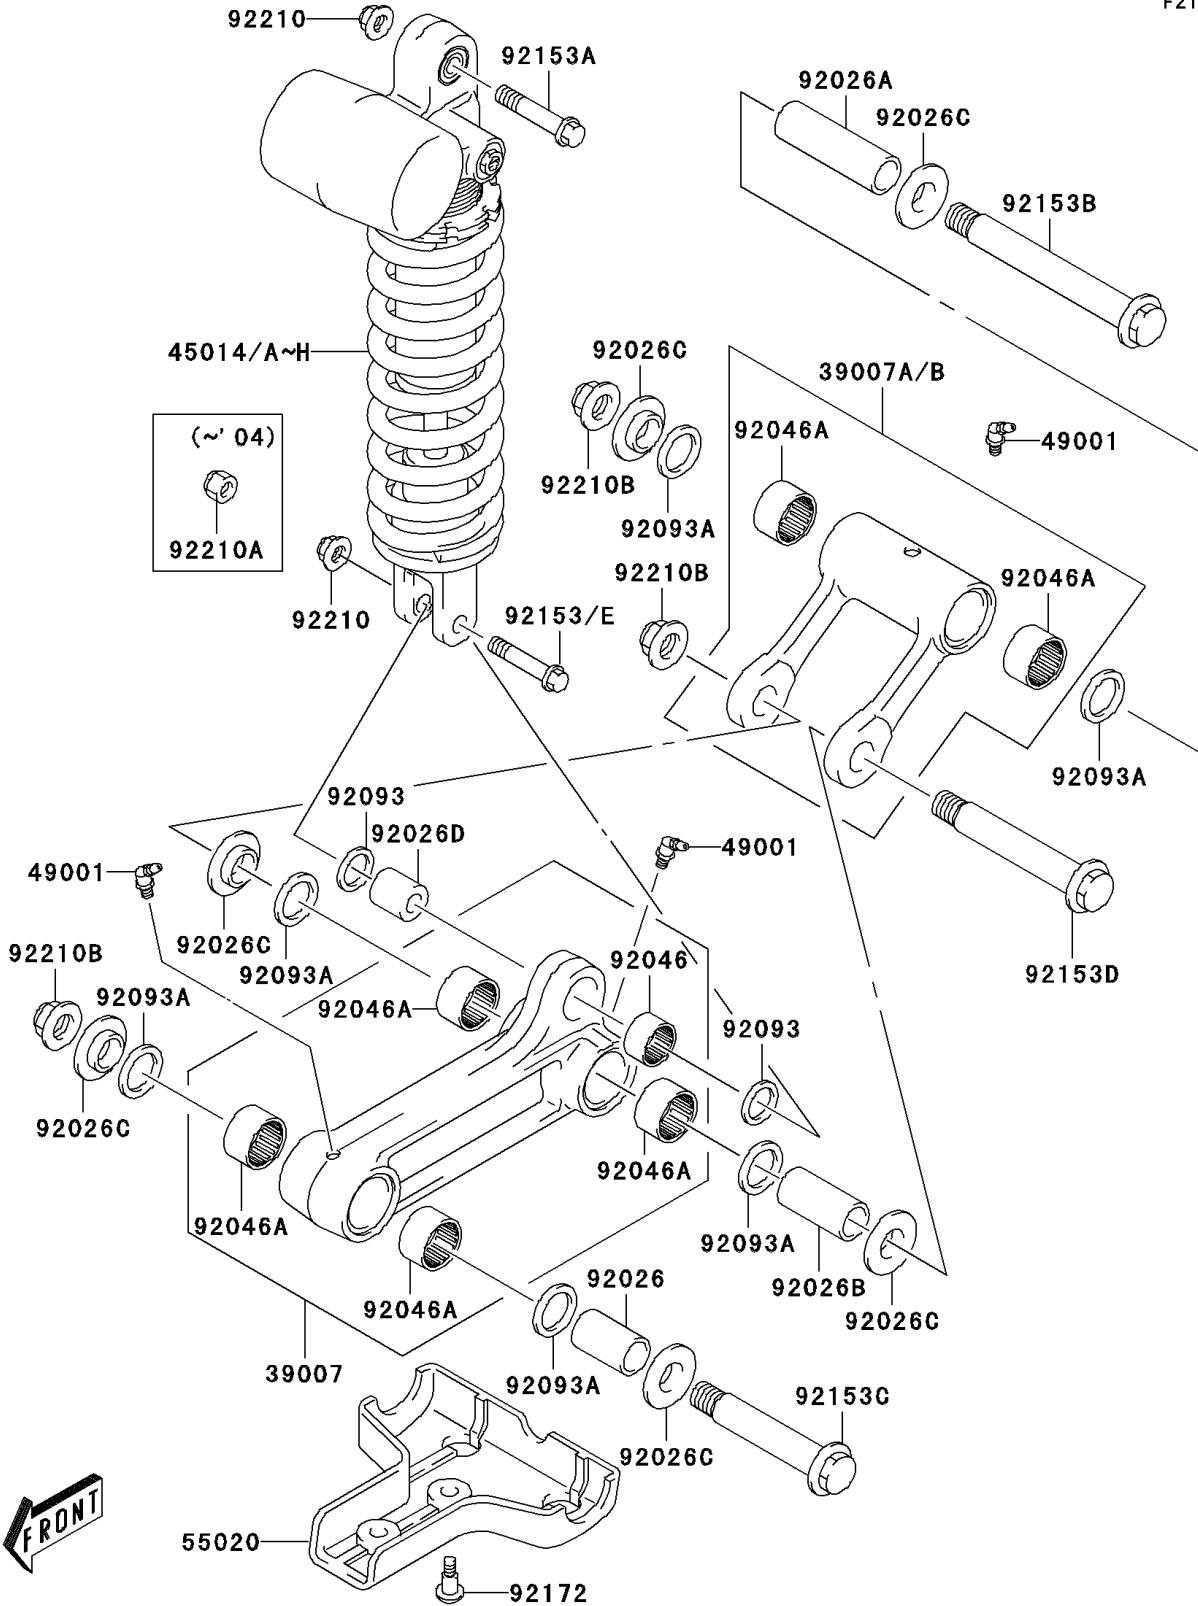

# 2003 KFX400 PARTS DIAGRAM

## Rear Suspension

F2153

## 2003 KFX400 PARTS LIST

### Rear Suspension

ITEM NAME	PART NUMBER	QUANTITY
ARM-SUSP (Ref # 39007)	39007-S011	1
ARM-SUSP (Ref # 39007A)	39007-S012	1
NIPPLE-GREASE (Ref # 49001)	49001-S003	3
GUARD (Ref # 55020)	55020-S019	1
SPACER (Ref # 92026)	92026-S101	1
SPACER (Ref # 92026A)	92026-S102	1
SPACER (Ref # 92026B)	92026-S103	1
SPACER (Ref # 92026C)	92026-S104	6
SPACER (Ref # 92026D)	92026-S105	1
BEARING-NEEDLE (Ref # 92046)	92046-S017	1
BEARING-NEEDLE (Ref # 92046A)	92046-S018	6
SEAL (Ref # 92093)	92093-S032	2
SEAL (Ref # 92093A)	92093-S041	6
BOLT (Ref # 92153)	92153-S273	1
BOLT (Ref # 92153A)	92153-S300	1
BOLT (Ref # 92153B)	92153-S301	1
BOLT (Ref # 92153C)	92153-S303	1
BOLT (Ref # 92153D)	92153-S307	1
SCREW (Ref # 92172)	92172-S175	2
NUT (Ref # 92210)	92210-S015	1
NUT (Ref # 92210A)	92210-S105	1
NUT (Ref # 92210B)	92210-S106	3
SHOCKABSORBER,L.GREEN (Ref # 45014)	45014-S018-535	1
SHOCKABSORBER,L.GREEN (Ref # 45014C)	45014-S037-535	1