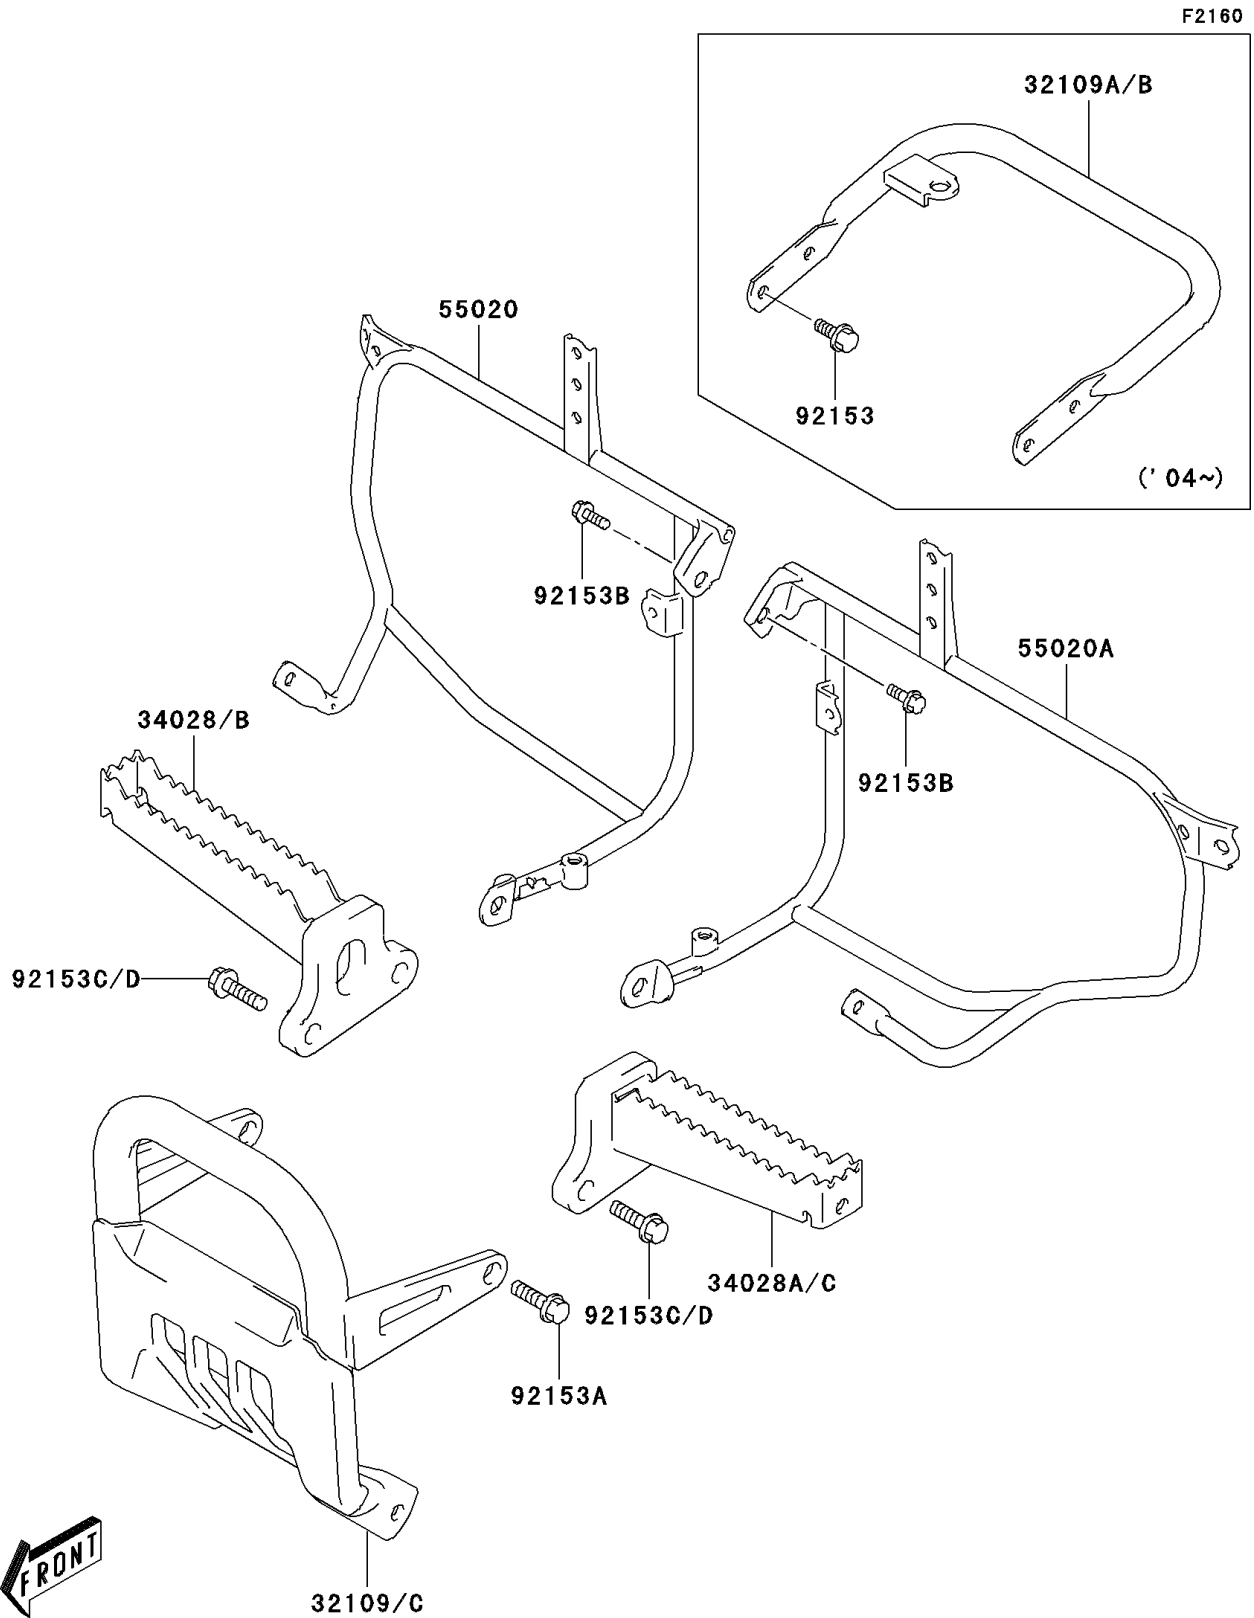

# 2003 KFX400 PARTS DIAGRAM

Footrests

## 2003 KFX400 PARTS LIST

### Footrests

ITEM NAME	PART NUMBER	QUANTITY
GRIP-FRAME,S.SILVER (Ref # 32109)	32109-S006-514	1
STEP,RH (Ref # 34028)	34028-S003	1
STEP,LH (Ref # 34028A)	34028-S004	1
GUARD,RH (Ref # 55020)	55020-S037	1
GUARD,LH (Ref # 55020A)	55020-S038	1
BOLT,BRUSH GUARD (Ref # 92153A)	92153-S220	4
BOLT,SEAT (Ref # 92153B)	92153-S266	2
BOLT,FOOTREST FRONT (Ref # 92153C)	92153-S271	4