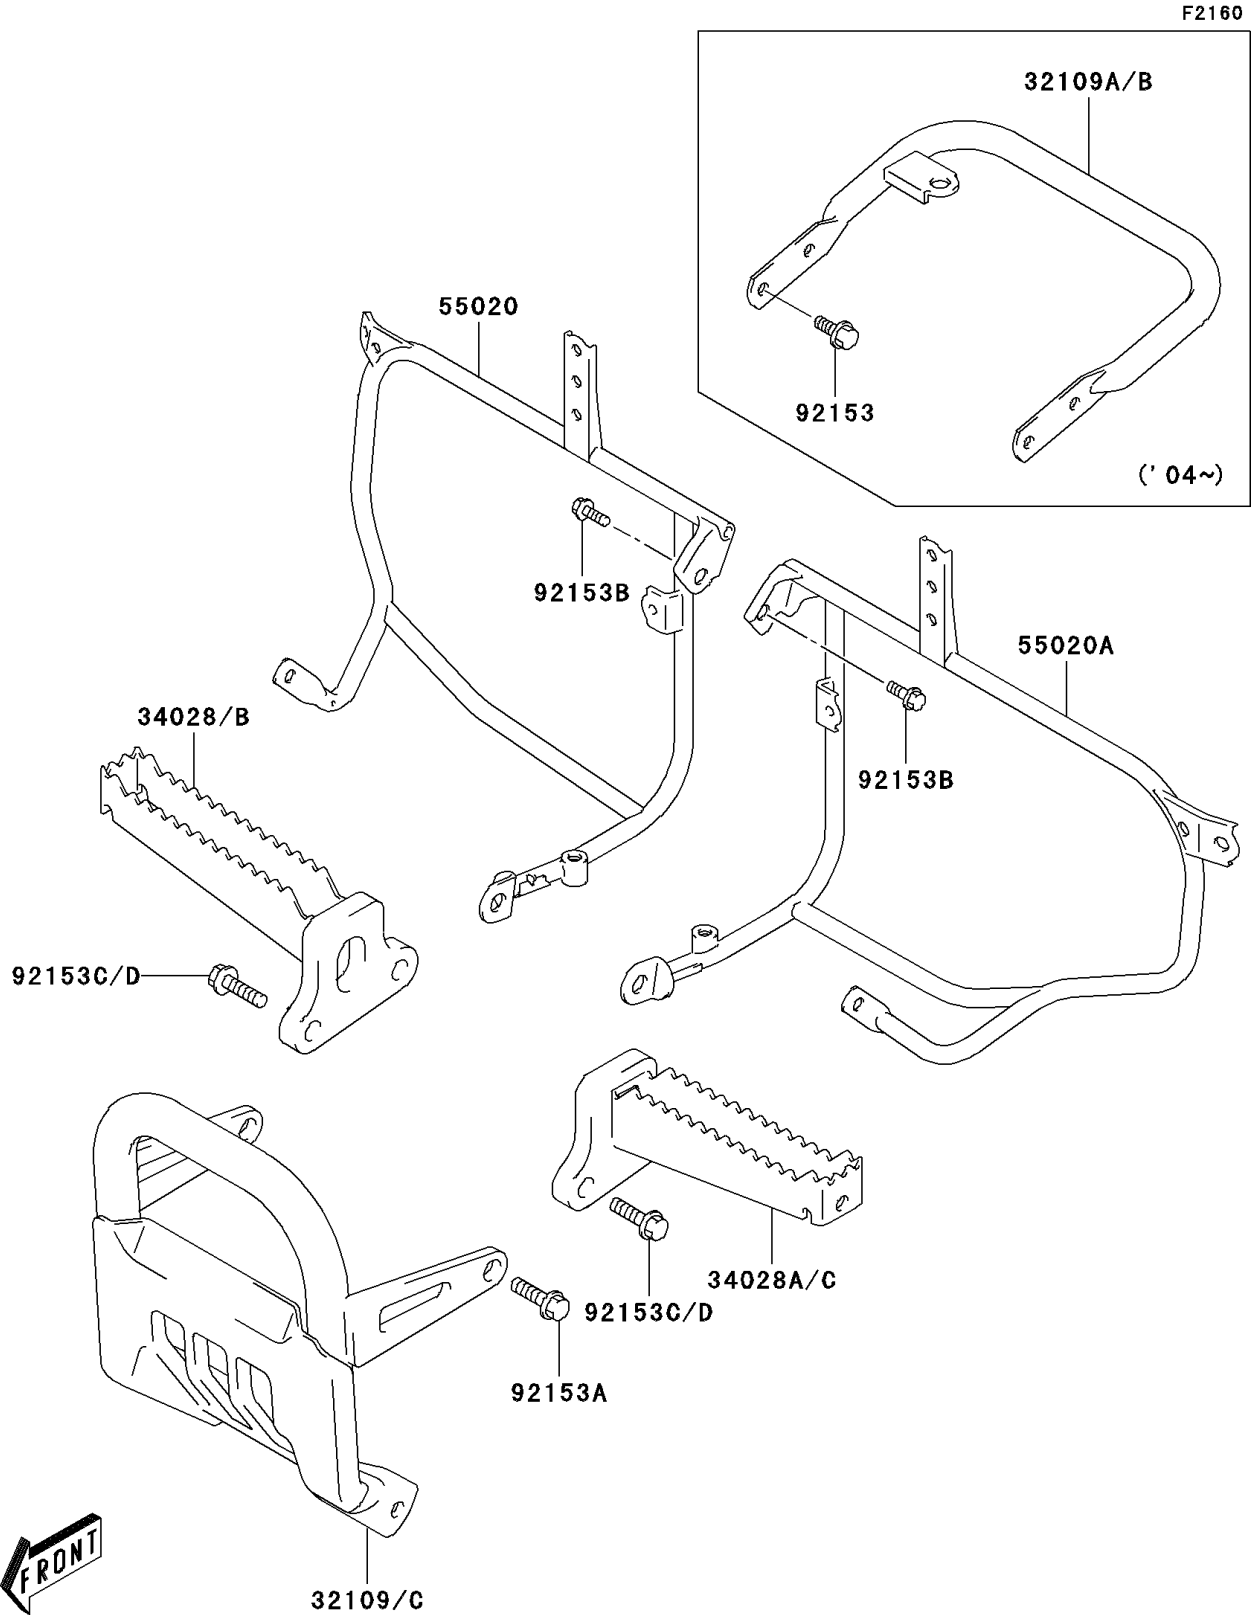

# 2004 KFX400 PARTS DIAGRAM

Footrests

## 2004 KFX400 PARTS LIST

### Footrests

ITEM NAME	PART NUMBER	QUANTITY
GRIP-FRAME,S.SILVER (Ref # 32109)	32109-S006-514	1
GRIP-FRAME,S.SILVER (Ref # 32109A)	32109-S007-514	1
STEP,RH (Ref # 34028B)	34028-S013	1
STEP,LH (Ref # 34028C)	34028-S014	1
GUARD,RH (Ref # 55020)	55020-S037	1
GUARD,LH (Ref # 55020A)	55020-S038	1
BOLT (Ref # 92153)	92153-S108	4
BOLT,BRUSH GUARD (Ref # 92153A)	92153-S220	4
BOLT,SEAT (Ref # 92153B)	92153-S266	2
BOLT,FOOTREST FRONT (Ref # 92153C)	92153-S271	4