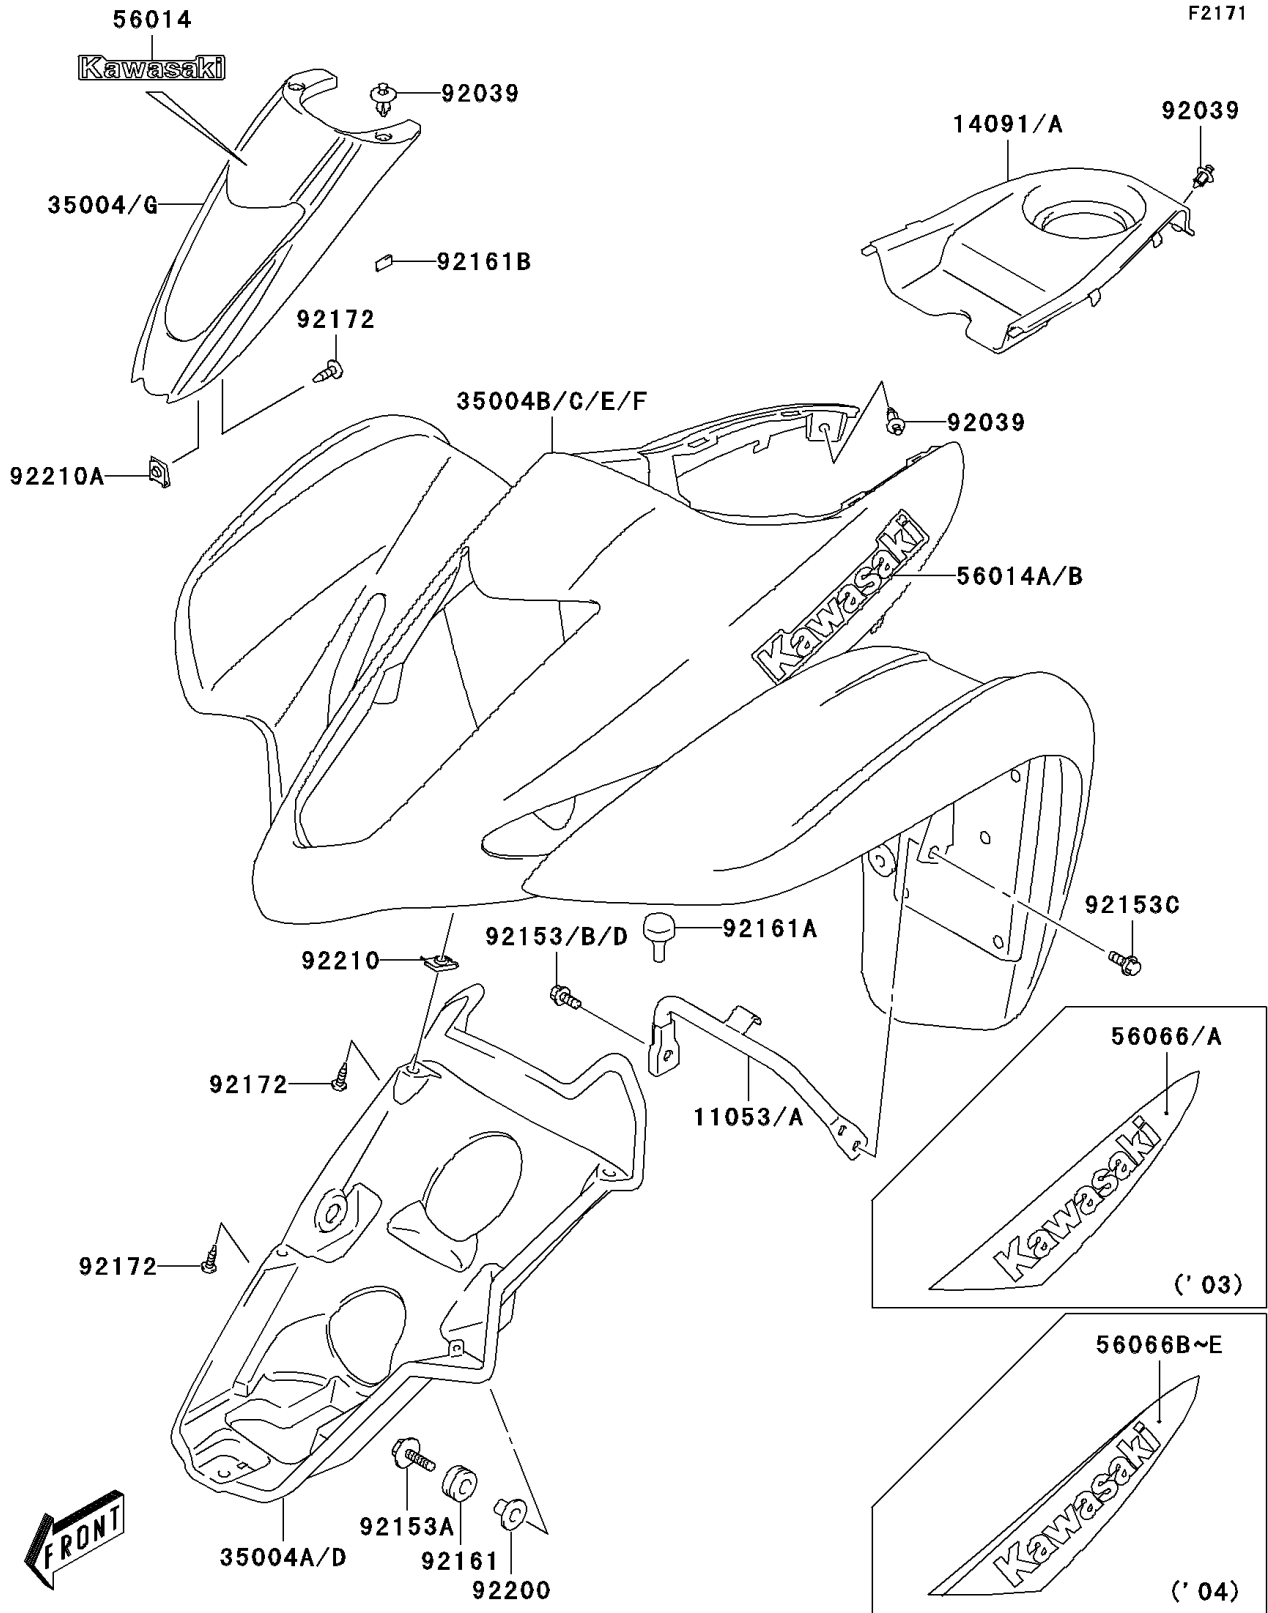

2003 KFX400 PARTS DIAGRAM

Front Fender(s)

2003 KFX400 PARTS LIST

Front Fender(s)

ITEM NAME	PART NUMBER	QUANTITY
BRACKET,FRONT FENDER,RH (Ref # 11053)	11053-S011	1
BRACKET,FRONT FENDER,LH (Ref # 11053A)	11053-S012	1
COVER,BLACK (Ref # 14091)	14091-S087-503	1
FENDER-FRONT,COVER,BLACK (Ref # 35004)	35004-S015-503	1
FENDER-FRONT (Ref # 35004A)	35004-S016	1
FENDER-FRONT,L.GREEN (Ref # 35004C)	35004-S017-535	1
EMBLEM,KAWASAKI,WHITE/BLACK (Ref # 56014)	56014-S024-559	1
PATTERN,FR FENDER,RH,WHT/BLK (Ref # 56066)	56066-S007-559	1
PATTERN,FR FENDER,LH,WHT/BLK (Ref # 56066A)	56066-S009-559	1
RIVET (Ref # 92039)	92039-S010	8
BOLT (Ref # 92153)	92153-S011	2
BOLT (Ref # 92153A)	92153-S067	2
BOLT (Ref # 92153C)	92153-S286	2
DAMPER (Ref # 92161)	92161-S030	2
DAMPER,FRONT FENDER BRACKET (Ref # 92161A)	92161-S091	2
DAMPER (Ref # 92161B)	92161-S149	6
SCREW (Ref # 92172)	92172-S031	7
WASHER,FRONT FENDER (Ref # 92200)	92200-S148	2
NUT (Ref # 92210)	92210-S012	2
NUT (Ref # 92210A)	92210-S143	2