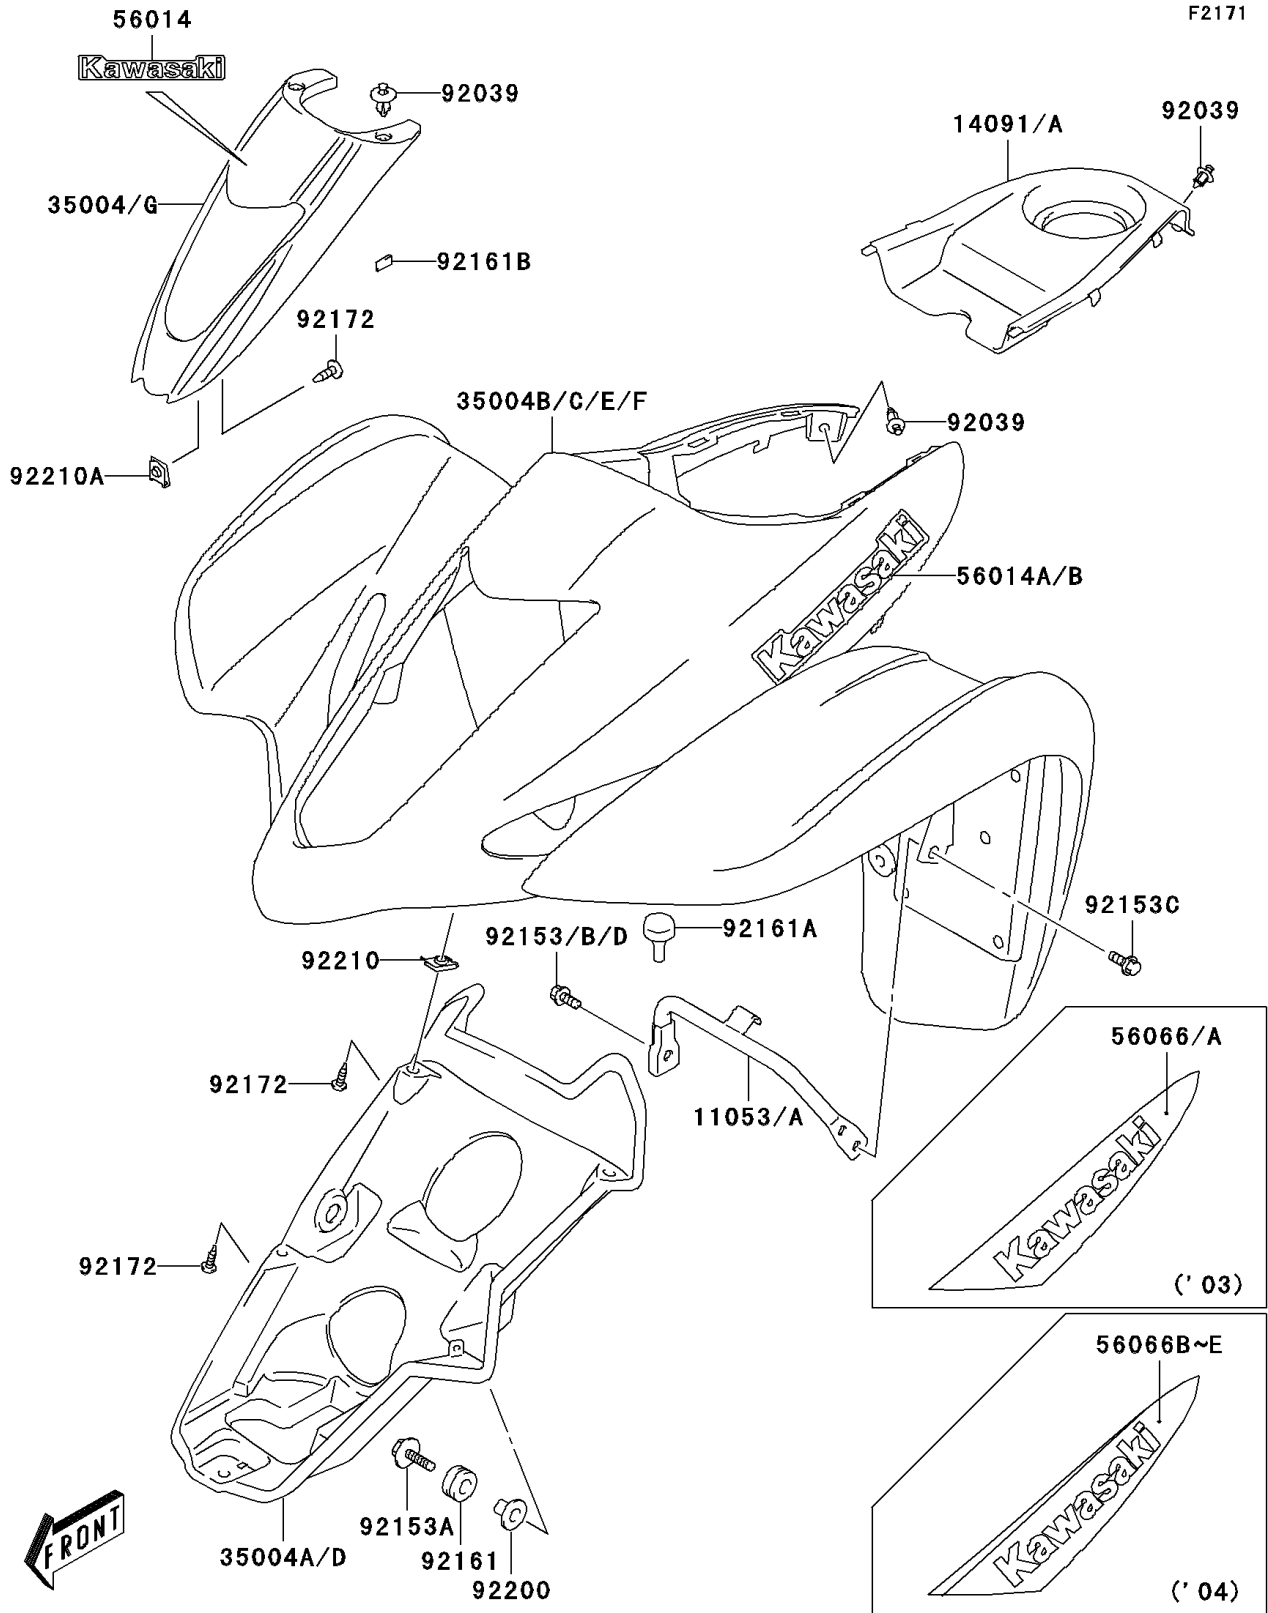

2004 KFX400 PARTS DIAGRAM

Front Fender(s)

2004 KFX400 PARTS LIST

Front Fender(s)

ITEM NAME	PART NUMBER	QUANTITY
BRACKET,FRONT FENDER,RH (Ref # 11053)	11053-S011	1
BRACKET,FRONT FENDER,LH (Ref # 11053A)	11053-S012	1
COVER,BLACK (Ref # 14091)	14091-S087-503	1
FENDER-FRONT,COVER,BLACK (Ref # 35004)	35004-S015-503	1
FENDER-FRONT (Ref # 35004A)	35004-S016	1
FENDER-FRONT,B.ORANGE (Ref # 35004B)	35004-S017-268	1
FENDER-FRONT,L.GREEN (Ref # 35004C)	35004-S017-535	1
EMBLEM,KAWASAKI,WHITE/BLACK (Ref # 56014)	56014-S024-559	1
PATTERN,RH,WHITE/BLACK (Ref # 56066B)	56066-S029-559	1
PATTERN,RH,WHT/BLK/SIL (Ref # 56066C)	56066-S029-574	1
PATTERN,LH,WHITE/BLACK (Ref # 56066D)	56066-S030-559	1
PATTERN,LH,WHT/BLK/SIL (Ref # 56066E)	56066-S030-574	1
RIVET (Ref # 92039)	92039-S010	8
BOLT (Ref # 92153A)	92153-S067	2
BOLT (Ref # 92153B)	92153-S258	2
BOLT (Ref # 92153C)	92153-S286	2
DAMPER (Ref # 92161)	92161-S030	2
DAMPER,FRONT FENDER BRACKET (Ref # 92161A)	92161-S091	2
DAMPER (Ref # 92161B)	92161-S149	6
SCREW (Ref # 92172)	92172-S031	7
WASHER,FRONT FENDER (Ref # 92200)	92200-S148	2
NUT (Ref # 92210)	92210-S012	2
NUT (Ref # 92210A)	92210-S143	2