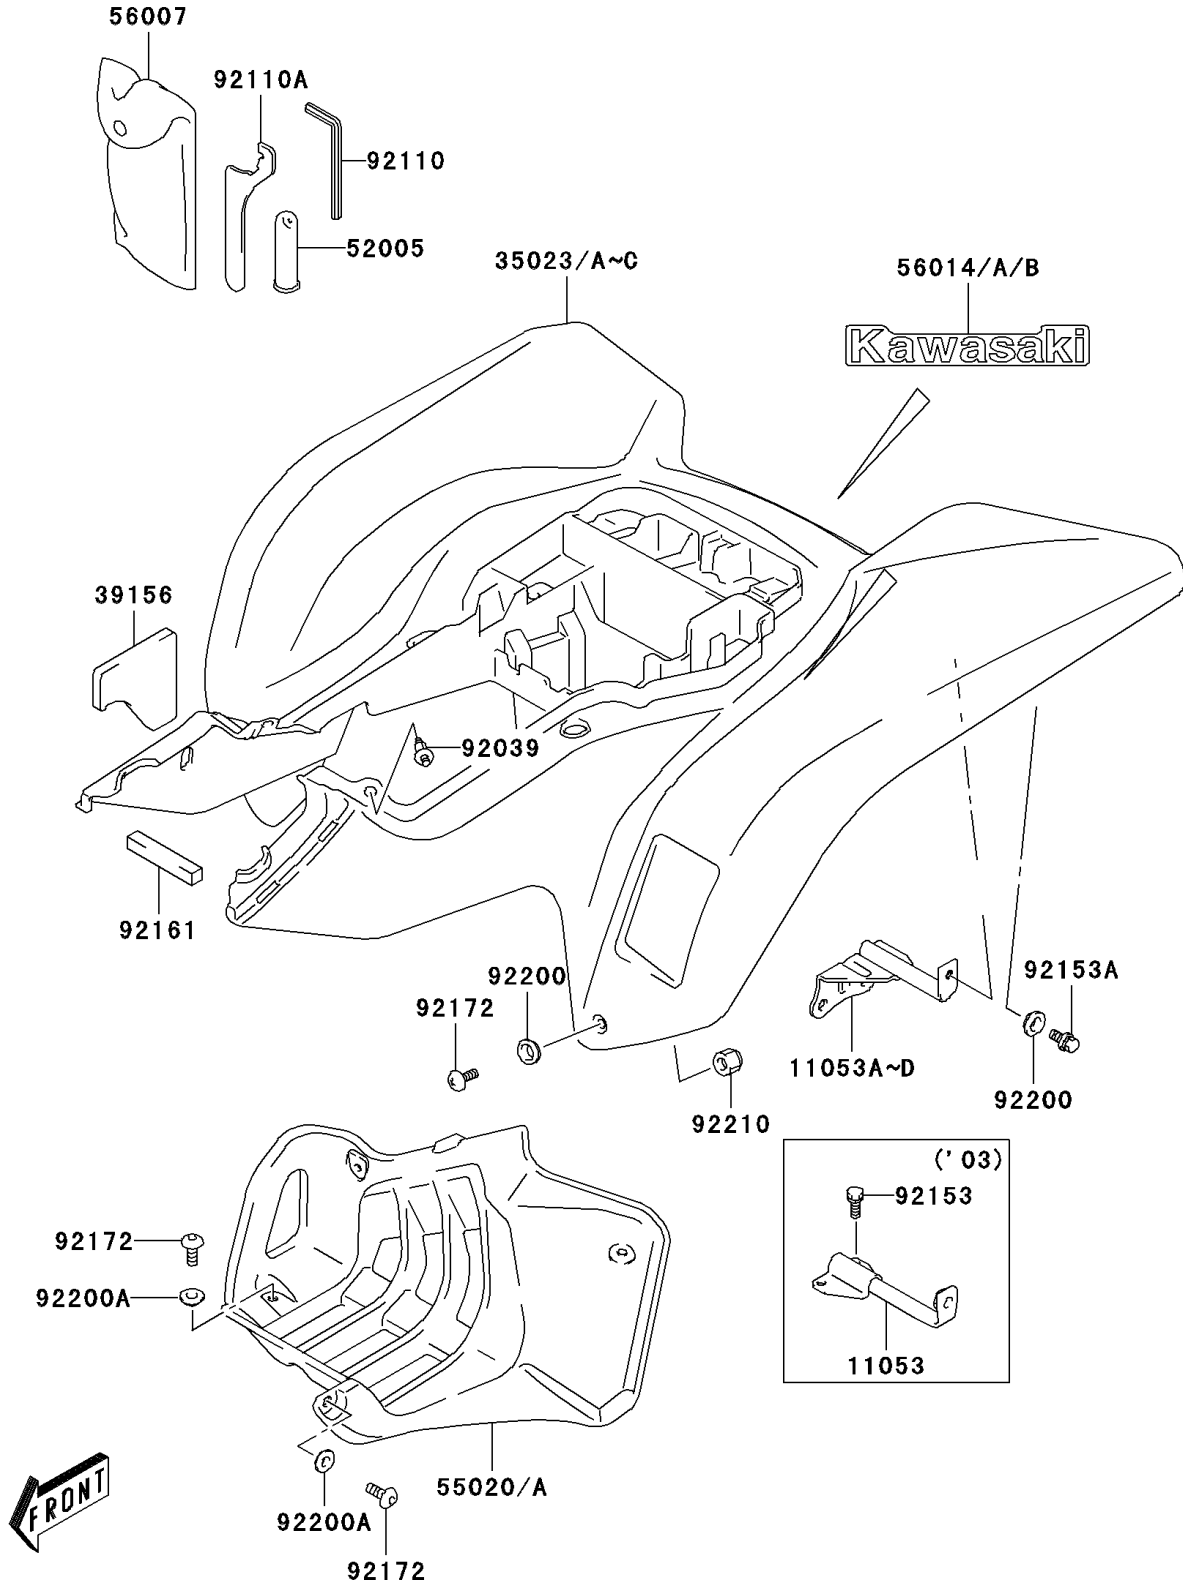

2003 KFX400 PARTS DIAGRAM

Rear Fender(s)

F2172

2003 KFX400 PARTS LIST

Rear Fender(s)

ITEM NAME	PART NUMBER	QUANTITY
BRACKET,REAR FENDER (Ref # 11053)	11053-S019	2
FENDER-REAR,L.GREEN (Ref # 35023A)	35023-S009-535	1
PAD,REAR FENDER (Ref # 39156)	39156-S002	1
GAUGE,AIR (Ref # 52005)	52005-S005	1
GUARD,FOOTREST,RH,BLACK (Ref # 55020)	55020-S020-504	1
GUARD,FOOTREST,LH,BLACK (Ref # 55020A)	55020-S021-504	1
TOOL-KIT (Ref # 56007)	56007-S005	1
EMBLEM,BLACK/GREEN (Ref # 56014)	56014-S016-554	1
RIVET (Ref # 92039)	92039-S010	2
TOOL-WRENCH (Ref # 92110)	92110-S002	1
TOOL-WRENCH (Ref # 92110A)	92110-S003	1
BOLT,REAR FENDER (Ref # 92153)	92153-S251	4
BOLT,REAR FENDER (Ref # 92153A)	92153-S305	2
DAMPER,REAR FENDER (Ref # 92161)	92161-S107	1
SCREW (Ref # 92172)	92172-S173	10
WASHER (Ref # 92200)	92200-S074	4
WASHER,FOOTREST GUARD (Ref # 92200A)	92200-S147	8
NUT (Ref # 92210)	92210-S024	2