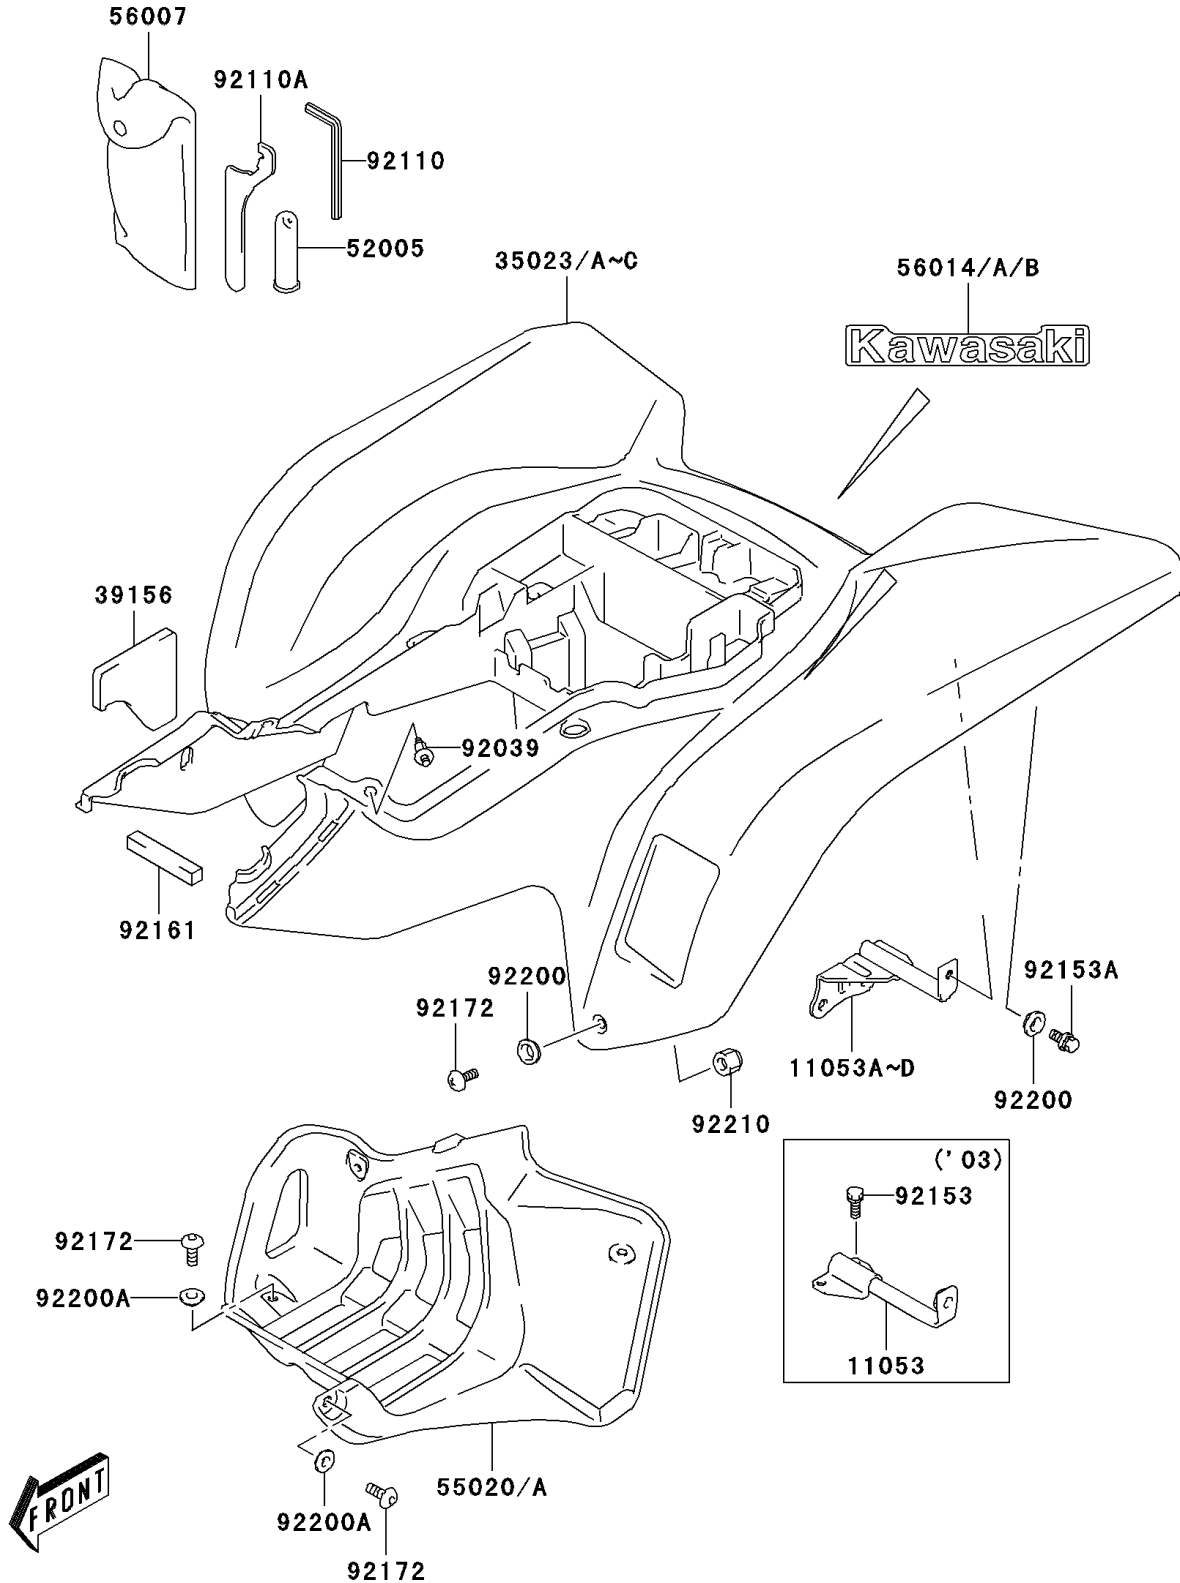

2004 KFX400 PARTS DIAGRAM

Rear Fender(s)

F2172

2004 KFX400 PARTS LIST

Rear Fender(s)

ITEM NAME	PART NUMBER	QUANTITY
BRACKET,RH (Ref # 11053A)	11053-S080	1
BRACKET,LH (Ref # 11053B)	11053-S081	1
FENDER-REAR,B.ORANGE (Ref # 35023)	35023-S009-268	1
FENDER-REAR,L.GREEN (Ref # 35023A)	35023-S009-535	1
PAD,REAR FENDER (Ref # 39156)	39156-S002	1
GAUGE,AIR (Ref # 52005)	52005-S005	1
GUARD,FOOTREST,RH,BLACK (Ref # 55020)	55020-S020-504	1
GUARD,FOOTREST,LH,BLACK (Ref # 55020A)	55020-S021-504	1
TOOL-KIT (Ref # 56007)	56007-S005	1
EMBLEM,BLACK/GREEN (Ref # 56014)	56014-S016-554	1
EMBLEM,BLACK/ORANGE (Ref # 56014A)	56014-S016-576	1
RIVET (Ref # 92039)	92039-S010	2
TOOL-WRENCH (Ref # 92110)	92110-S002	1
TOOL-WRENCH (Ref # 92110A)	92110-S003	1
BOLT,REAR FENDER (Ref # 92153A)	92153-S305	2
DAMPER,REAR FENDER (Ref # 92161)	92161-S107	1
SCREW (Ref # 92172)	92172-S173	10
WASHER (Ref # 92200)	92200-S074	4
WASHER,FOOTREST GUARD (Ref # 92200A)	92200-S147	8
NUT (Ref # 92210)	92210-S024	2