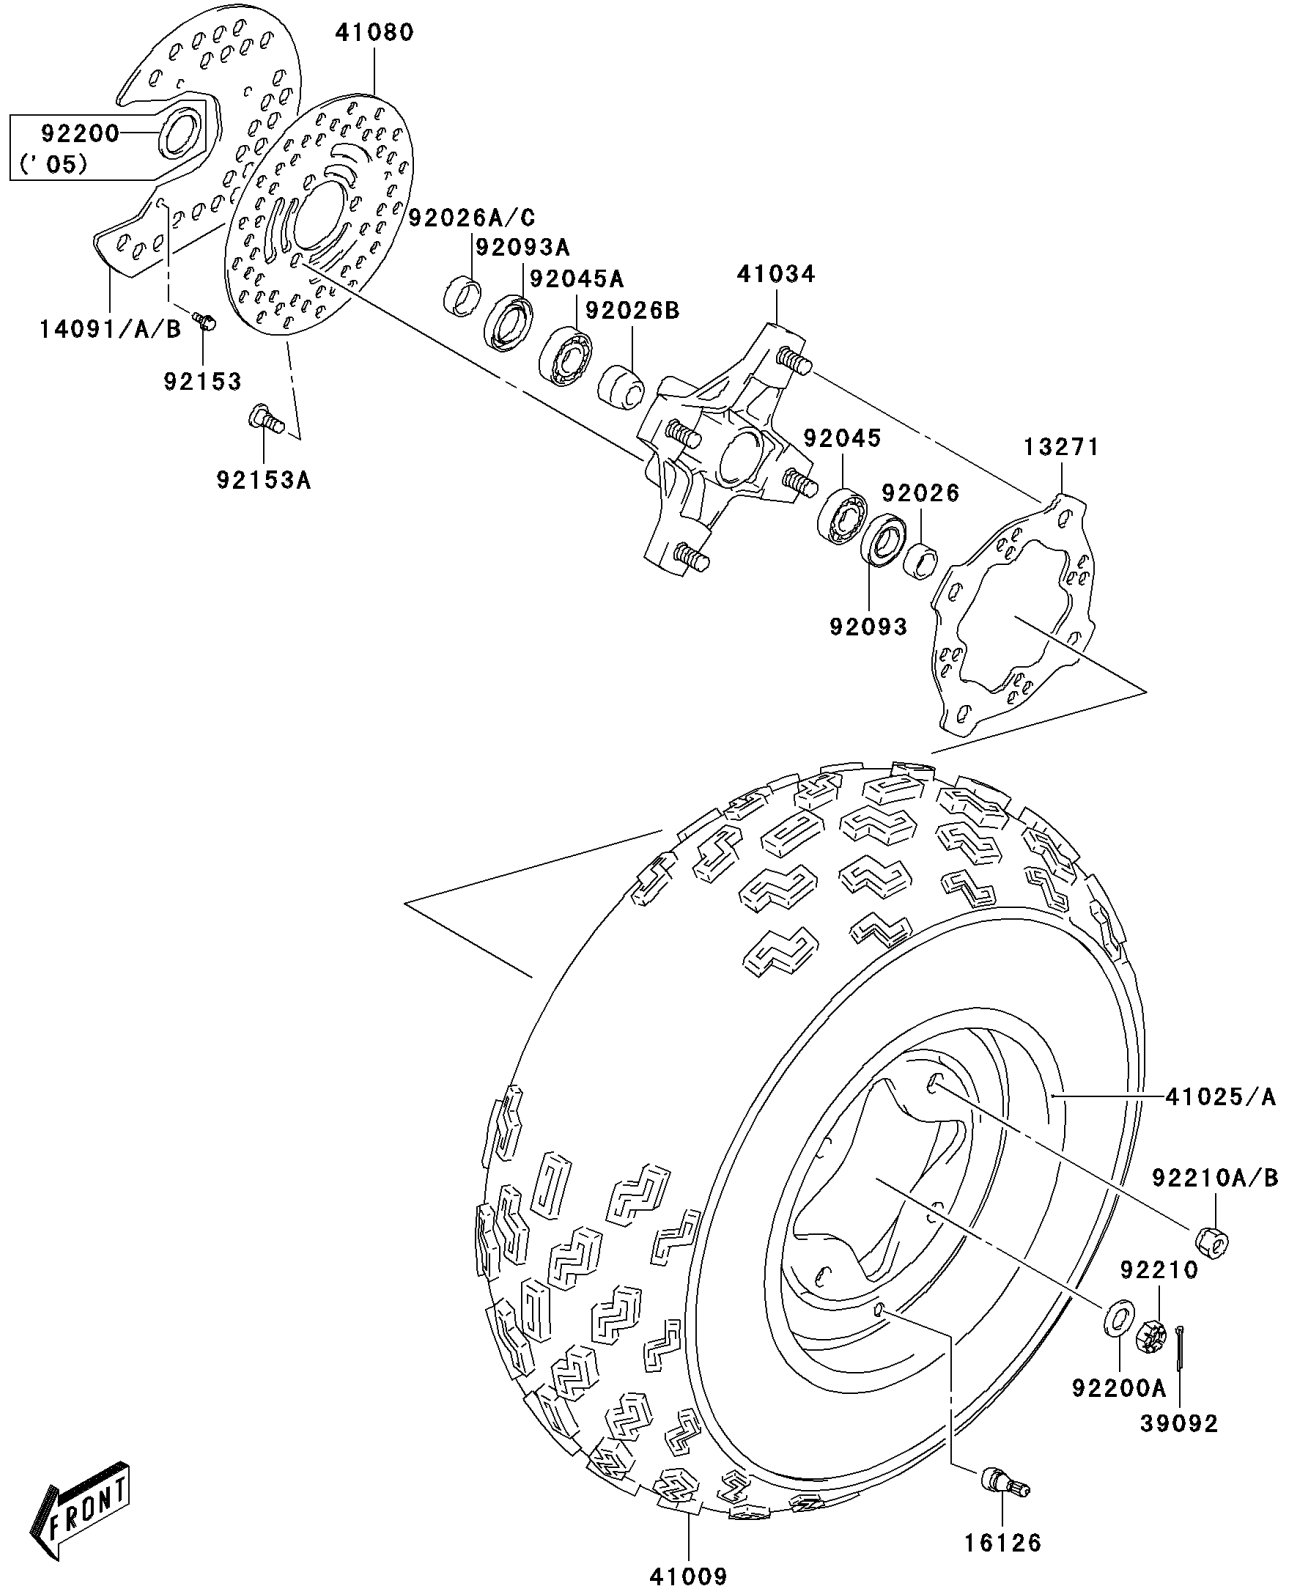

2003 KFX400 PARTS DIAGRAM

Front Hub

F2230

2003 KFX400 PARTS LIST

Front Hub

ITEM NAME	PART NUMBER	QUANTITY
PLATE (Ref # 13271)	13271-S053	2
COVER,FRONT DISC (Ref # 14091)	14091-S091	2
VALVE,WHEEL RIM,TR412 (Ref # 16126)	16126-S002	2
PIN-HAIR (Ref # 39092)	39092-S007	2
TIRE,FR (Ref # 41009)	41009-S012	2
RIM,FRONT WHEEL,10X5.5AT (Ref # 41025)	41025-S008	2
DRUM-ASSY,FR,F.GRAY (Ref # 41034)	41034-S005-563	2
DISC,FRONT BRAKE (Ref # 41080)	41080-S005	2
SPACER (Ref # 92026)	92026-S090	2
SPACER (Ref # 92026A)	92026-S091	2
SPACER (Ref # 92026B)	92026-S097	2
BEARING-BALL,FRONT HUB (Ref # 92045)	92045-S036	2
BEARING-BALL,FRONT HUB (Ref # 92045A)	92045-S048	2
SEAL (Ref # 92093)	92093-S033	2
SEAL (Ref # 92093A)	92093-S034	2
BOLT,FRONT DISC COVER (Ref # 92153)	92153-S258	6
BOLT (Ref # 92153A)	92153-S283	6
WASHER,FRONT AXLE (Ref # 92200A)	92200-S099	2
NUT,FRONT AXLE (Ref # 92210)	92210-S075	2
NUT,WHEEL (Ref # 92210A)	92210-S100	8