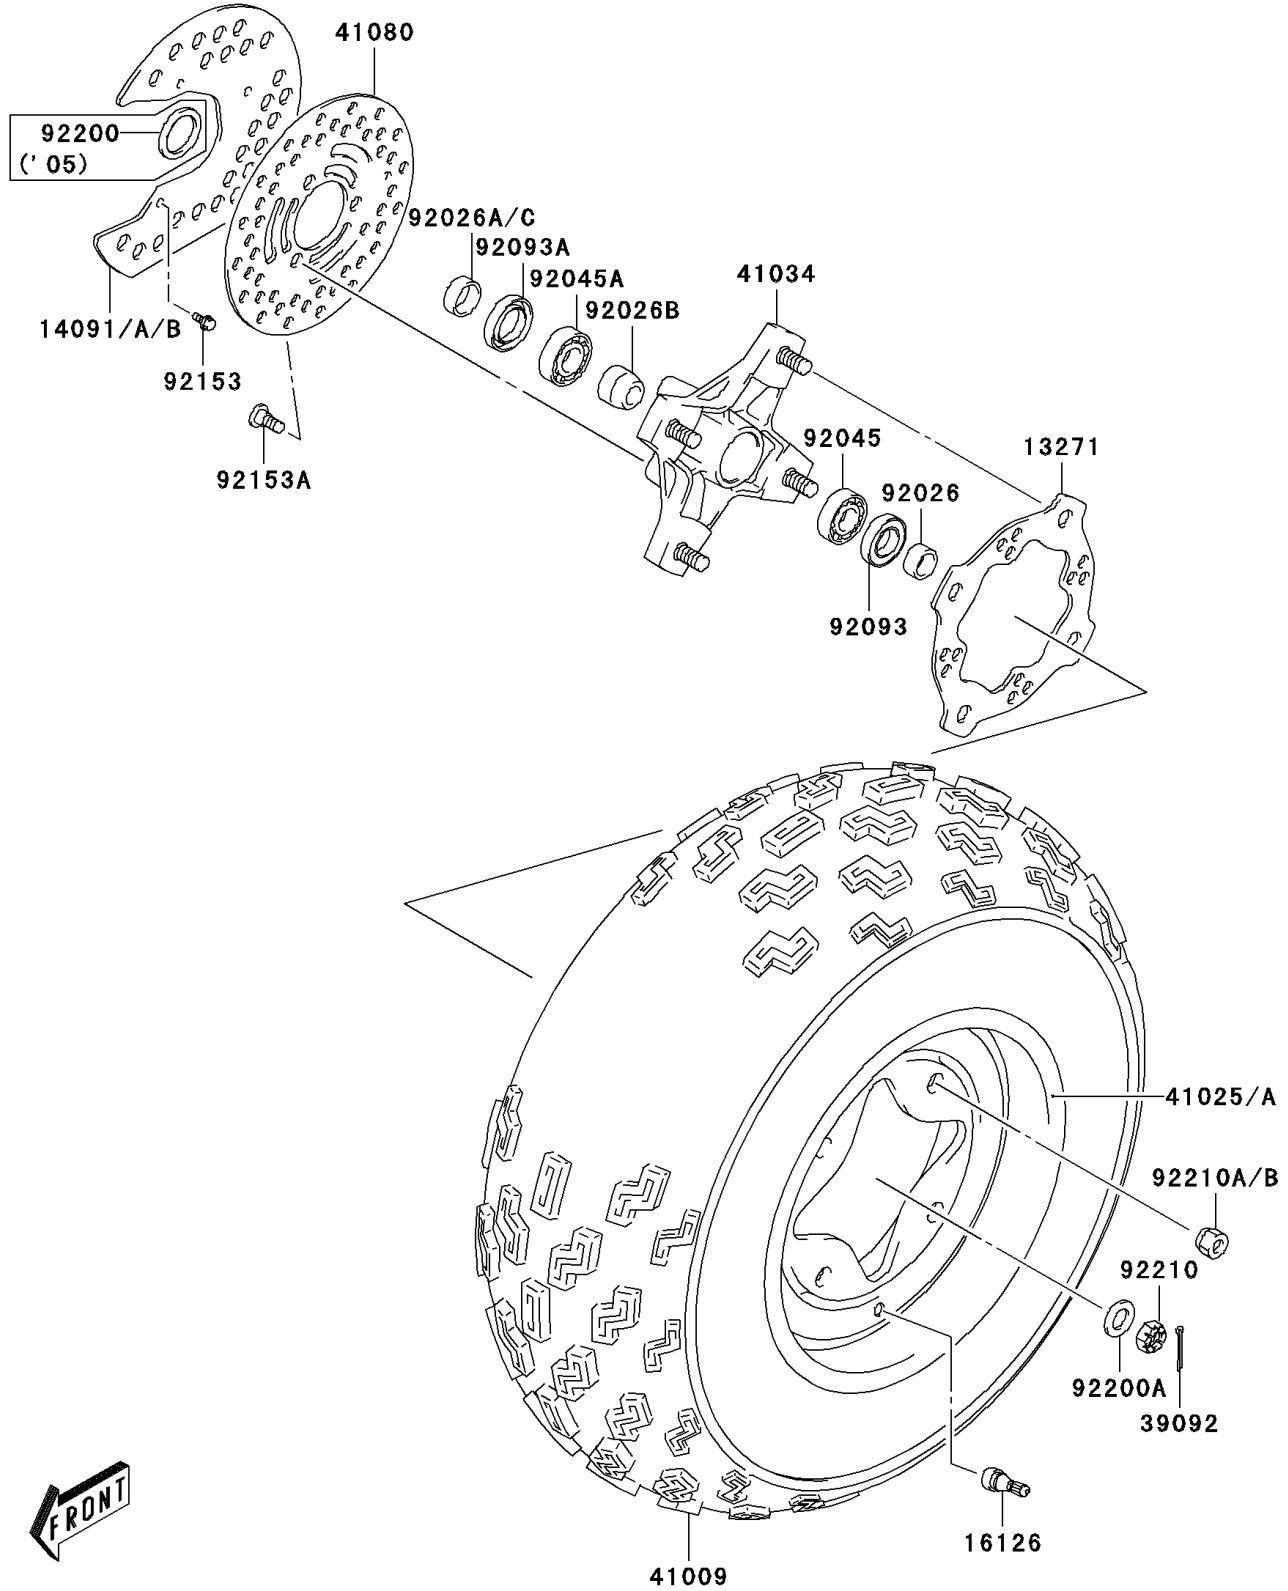

2004 KFX400 PARTS DIAGRAM

Front Hub

F2230

2004 KFX400 PARTS LIST

Front Hub

ITEM NAME	PART NUMBER	QUANTITY
PLATE (Ref # 13271)	13271-S053	2
COVER,FRONT DISC (Ref # 14091A)	14091-S120	2
VALVE,WHEEL RIM,TR412 (Ref # 16126)	16126-S002	2
PIN-HAIR (Ref # 39092)	39092-S007	2
TIRE,FR (Ref # 41009)	41009-S012	2
RIM,FRONT WHEEL,10X5.5AT (Ref # 41025)	41025-S008	2
DRUM-ASSY,FR,F.GRAY (Ref # 41034)	41034-S005-563	2
DISC,FRONT BRAKE (Ref # 41080)	41080-S005	2
SPACER (Ref # 92026)	92026-S090	2
SPACER (Ref # 92026A)	92026-S091	2
SPACER (Ref # 92026B)	92026-S097	2
BEARING-BALL,FRONT HUB (Ref # 92045)	92045-S036	2
BEARING-BALL,FRONT HUB (Ref # 92045A)	92045-S048	2
SEAL (Ref # 92093)	92093-S033	2
SEAL (Ref # 92093A)	92093-S034	2
BOLT,FRONT DISC COVER (Ref # 92153)	92153-S258	6
BOLT (Ref # 92153A)	92153-S283	6
WASHER,FRONT AXLE (Ref # 92200A)	92200-S099	2
NUT,FRONT AXLE (Ref # 92210)	92210-S075	2
NUT,WHEEL (Ref # 92210A)	92210-S100	8